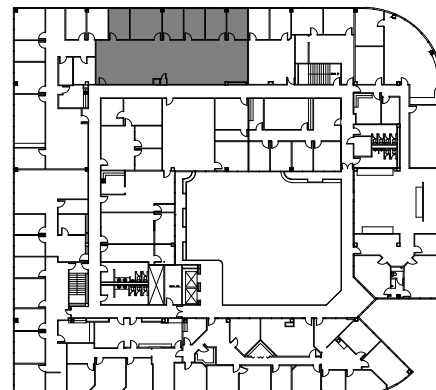

Silverstone Building

2900 Wilcrest Dr, Houston, Texas 77042

FLOOR LEVEL 2
SUITE 250 | 2859 NRA

For Leasing Information Contact
832.552.2319 | leasing@zgroup.tx.com