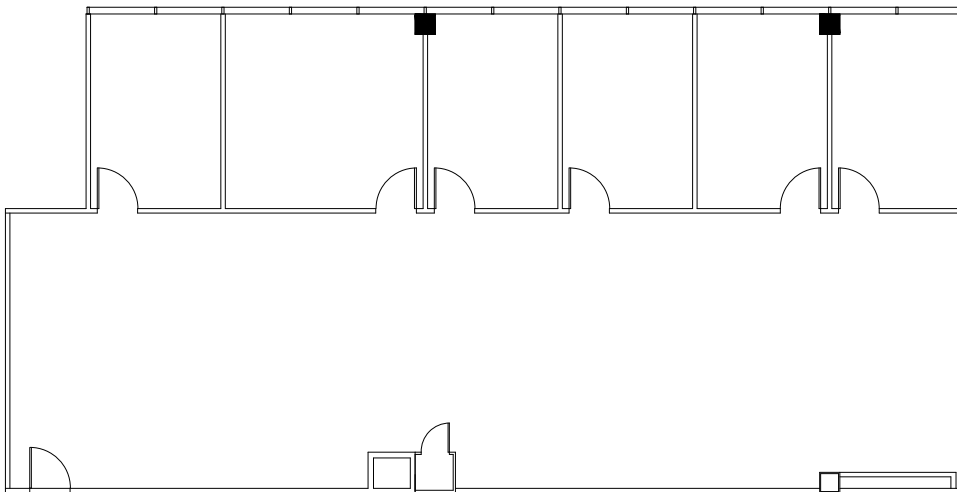

Silverstone Building

2900 Wilcrest Dr, Houston, Texas 77042

FLOOR LEVEL 2
SUITE 250 | 2859 NRA

For Leasing Information Contact
832.552.2319 | leasing@zgroup.tx.com