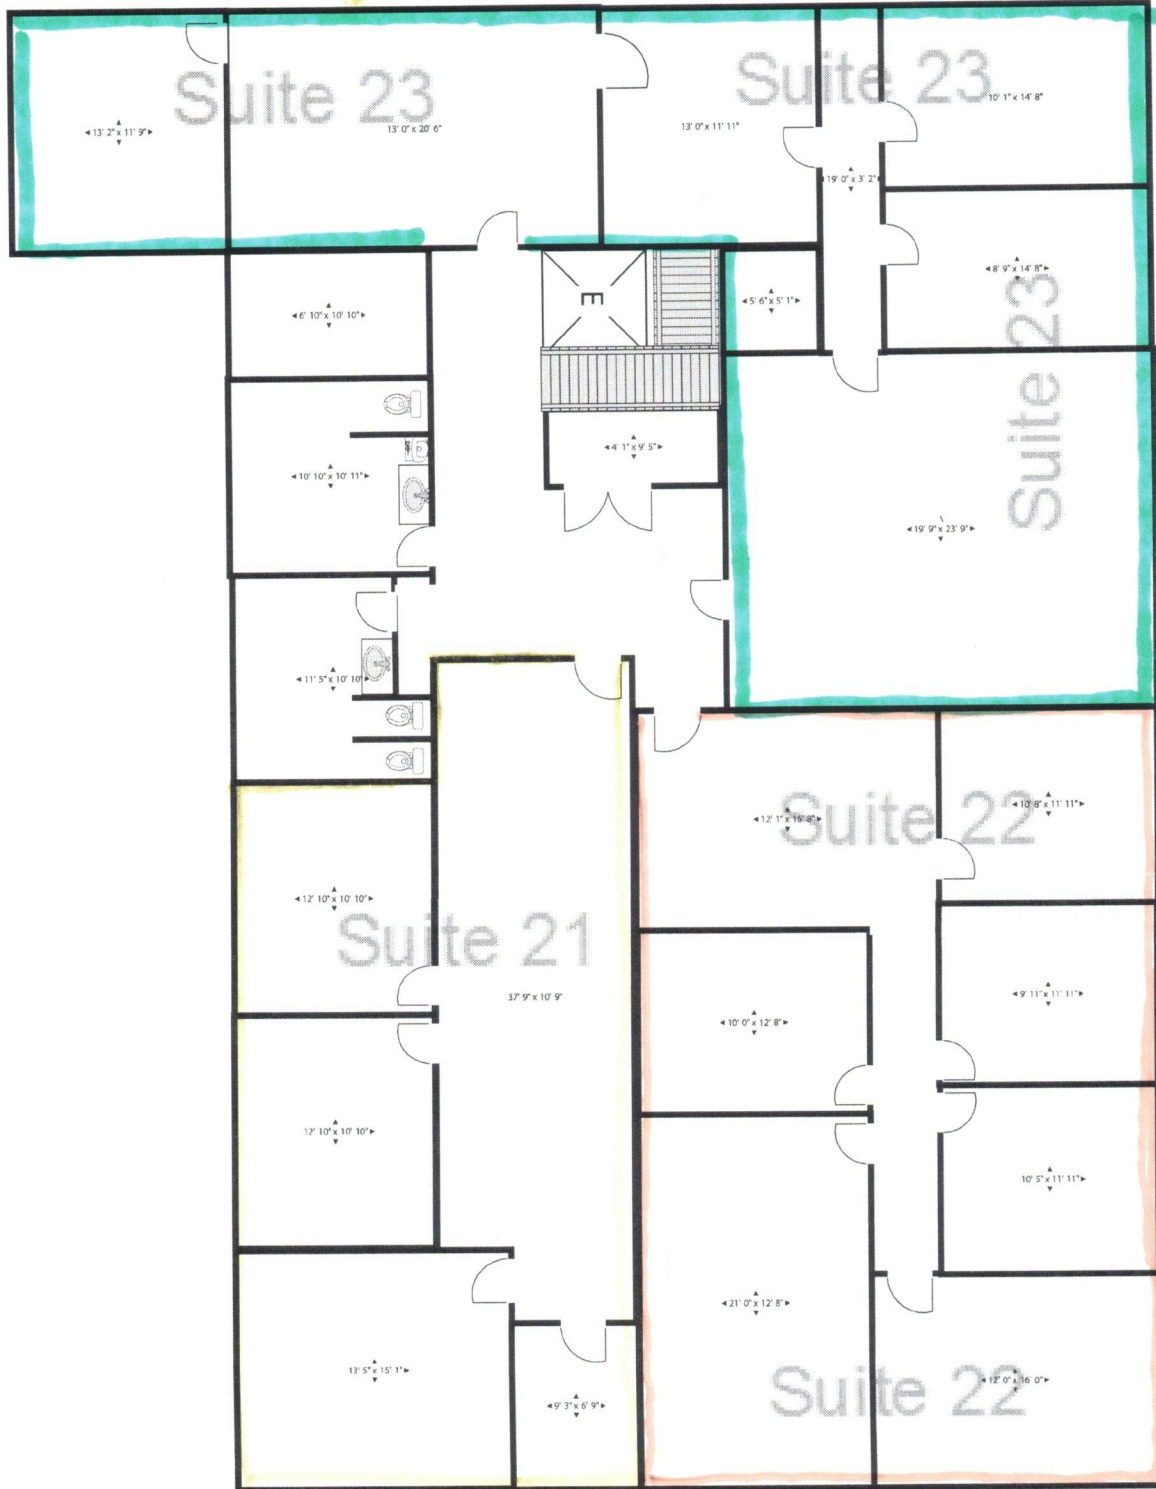

535 Delmas Ave.
 Floor 1 Current Layout
 Rooms on drawing are approximate.

Rear Entrance

Delmas Avenue

Magnolia Street

- Suite 1: 2009.4 sf
- Suite 2: 967.5 sf
- Suite 3: 639.5 sf

2000
 (000)

535 Delmas Ave.
 Floor 2 Current Layout
 Room proportions are approximate.
 Can be reconfigured to suit.

Magnolia Street

Delmas Avenue

Suite 21: 906 sf
 Suite 22: 1294 sf
 Suite 23: 1528 sf

Handwritten notes:
 2000
 2500
 2600
 2250