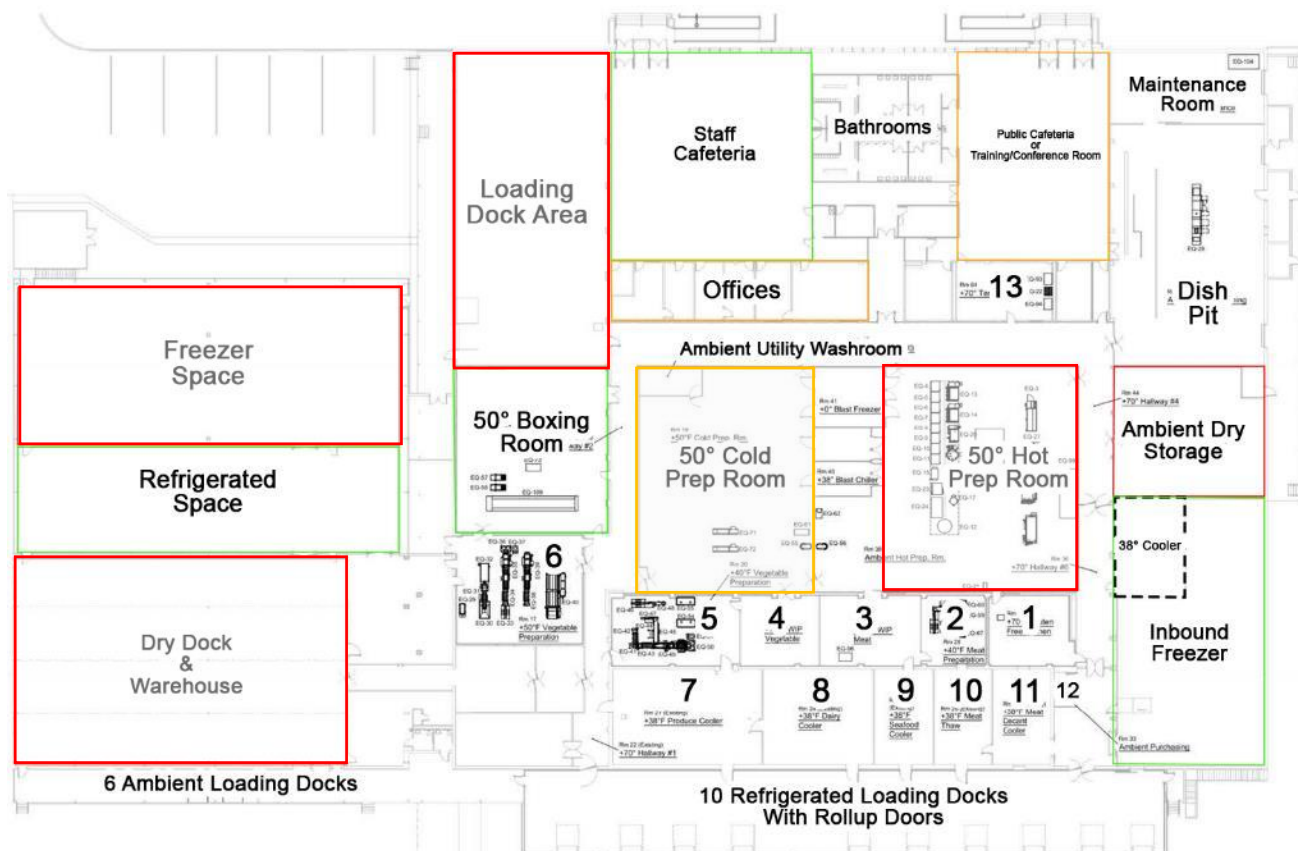

## FLOORPLAN

1. 70° Gluten Free Kitchen
2. 40° Meat Prep Area
3. 40° Meat
4. 40° Vegetable
5. 40° Vegetable Prep Area
6. 50° Vegetable Prep Area
7. 38° Produce Cooler
8. 38° Dairy Cooler
9. 38° Seafood Cooler
10. 38° Meat Thawing Cooler
11. 38° Decant Cooler
12. Office
13. 70° Test Kitchen