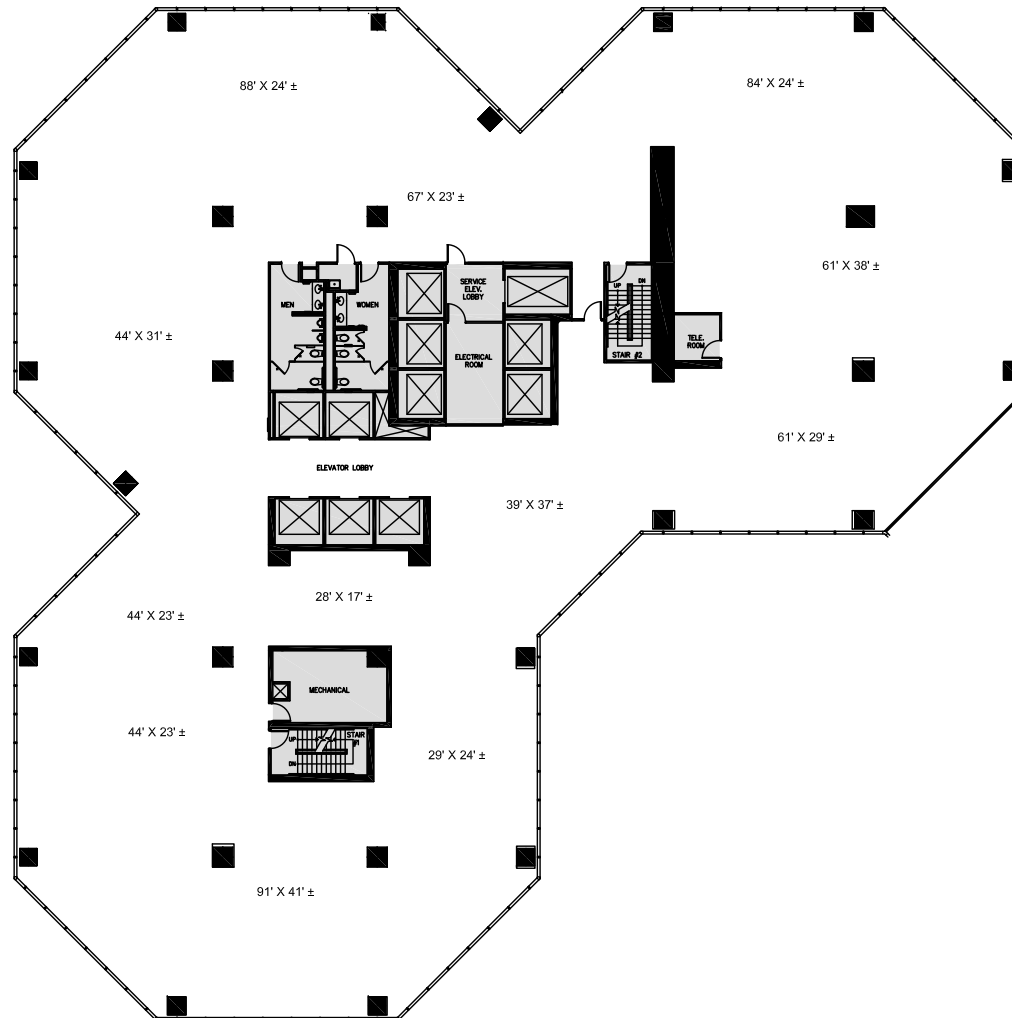

# URBAN TOWERS

SUITE 300N - 22,194 RSF