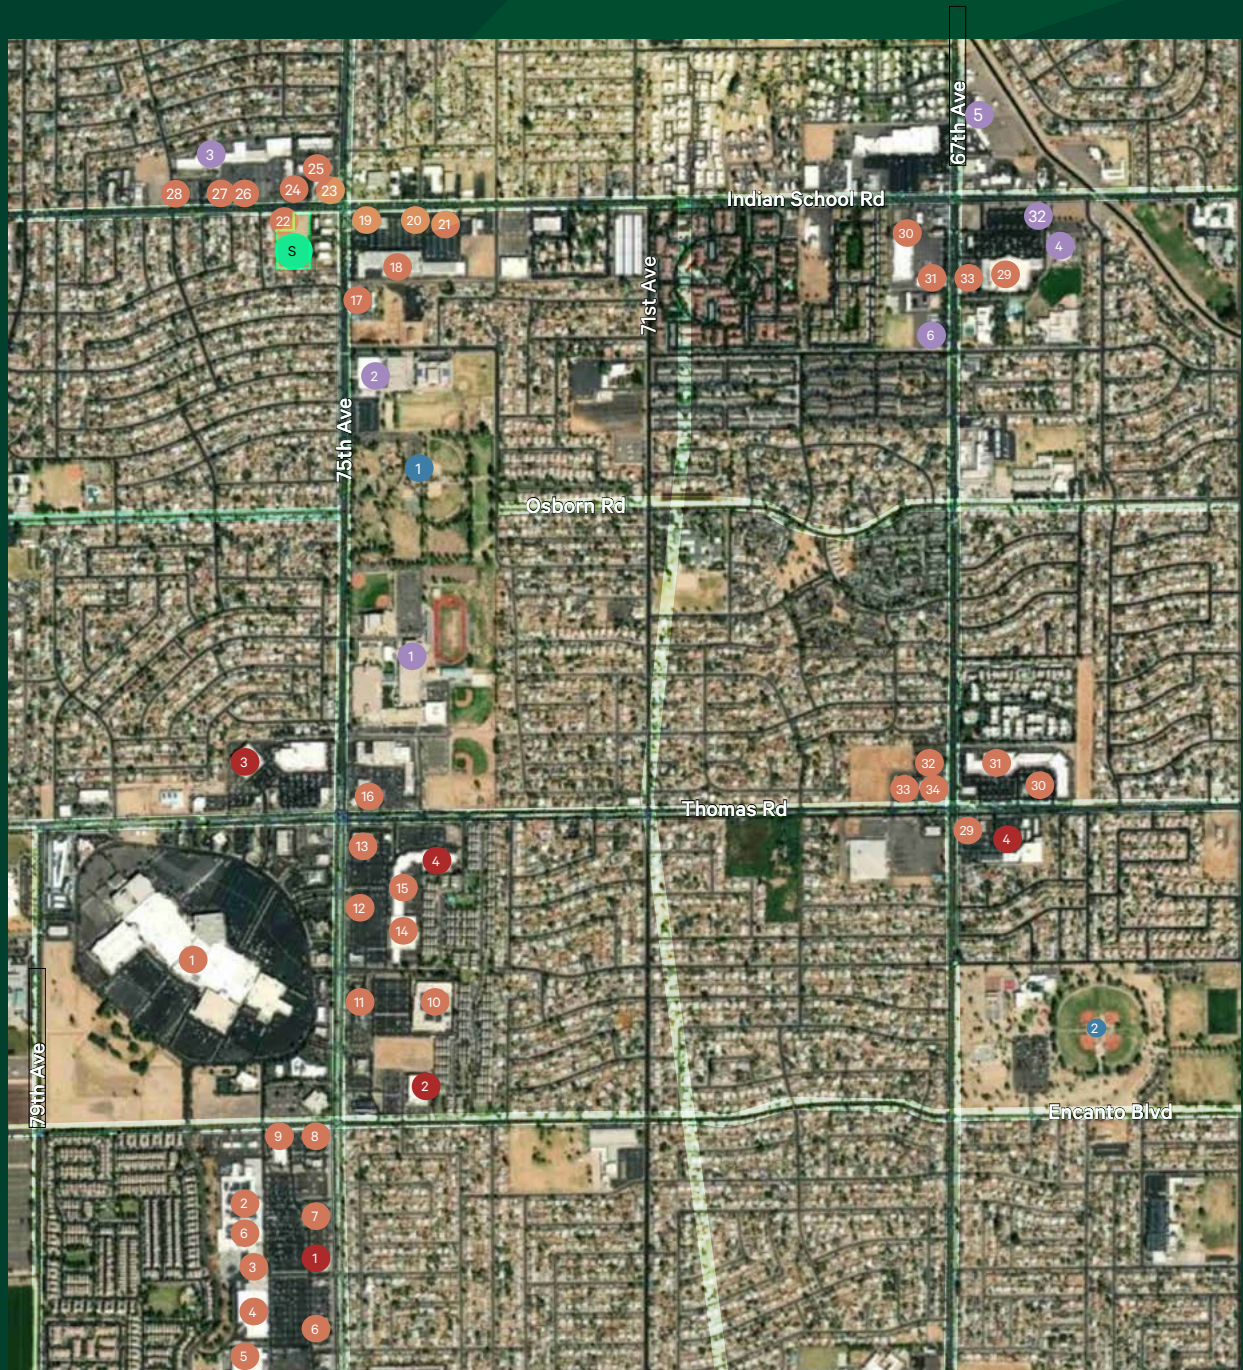

- + Convenient access to major roads, freeways and public transportation

- + Ideal location for businesses with a mix of residential neighborhoods, commercial establishments, educational and recreational facilities

Source: ESRI

7505 W Indian School Rd | Phoenix, AZ 85033

Amenities Aerial

Healthcare

- 1 Concentra Urgent Care
- 2 EOS Fitness
- 3 LA Fitness
- 4 Planet Fitness
- 5 Mountain Park Health Center

Recreation

- 1 Ocoo Park
- 2 Desert West Sports Complex

Education

- 1 Trevor Brown High School
- 2 Estrella Middle School
- 3 Acclaim Academy
- 4 Western School of Science & Technology
- 5 Westland Charter School
- 6 Flor Del Sol Elementary

Retail & Dining

- 1 Desert Sky Mall
- 2 Walmart
- 3 WSS Shoe Store
- 4 Ross
- 5 Lowe's
- 6 Texas Roadhouse
- 7 Whatburger
- 8 Taco Bell
- 9 Party City
- 10 Target
- 11 Olive Garden
- 12 IHOP
- 13 Applebee's
- 14 Conn's
- 15 DDs Discounts
- 16 Panda Express
- 17 Quick Trip
- 18 Baskin Robbins
- 19 Church's Chicken
- 20 Taco Bell
- 21 Title Max Loans
- 22 Loanmax Title Loans
- 23 Arco
- 24 Jack in the Box
- 25 The Mexican Corral
- 26 Domino's Pizza
- 27 Frederico's
- 28 KFC
- 29 Fry's
- 30 Pizza Hut
- 31 Pollo Loco
- 32 Filberto's