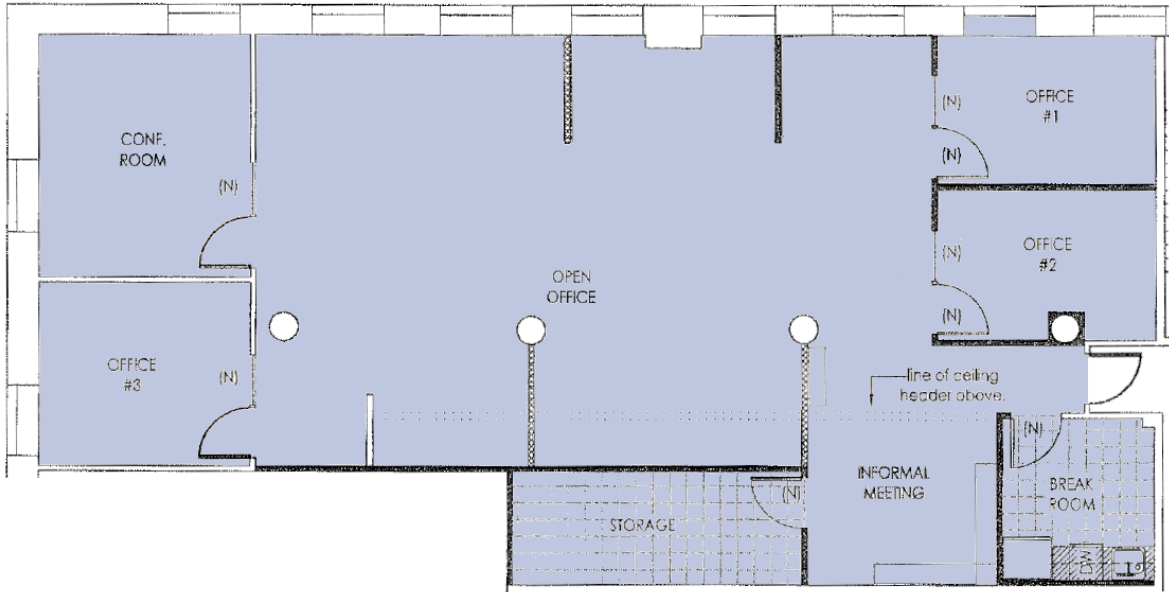

# AVAILABLE SPACE

**Suite 200** – Office, approximately 2,507 rentable square feet, featuring an open work area, private offices, conference room, kitchenette and storage area.

## FLOOR PLAN

## INTERIOR PHOTOS