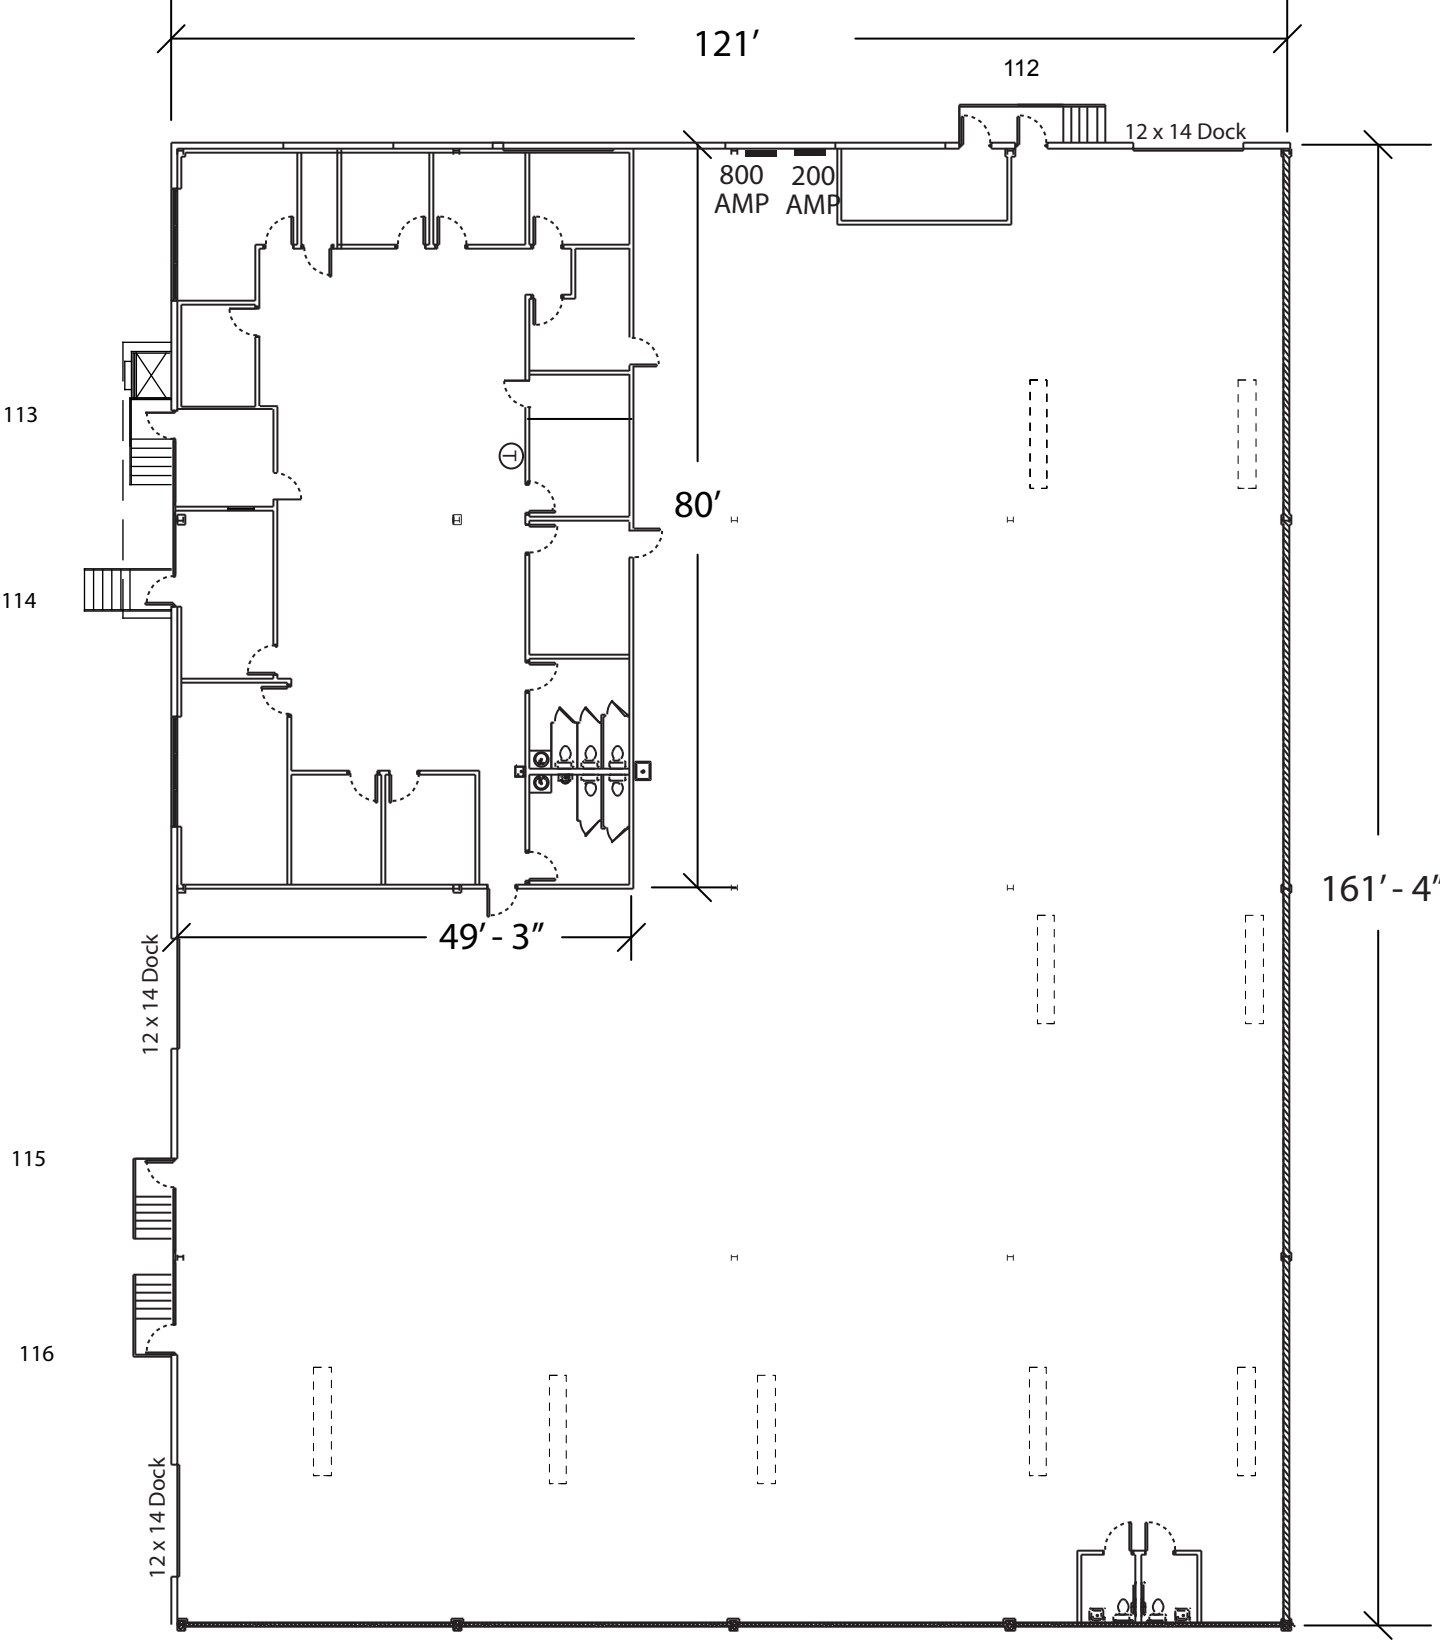

Exhibit F
Floor Plan
Lincoln Park North - 3215 Wellington Court
Building 8 - Spaces 112 - 116

initial