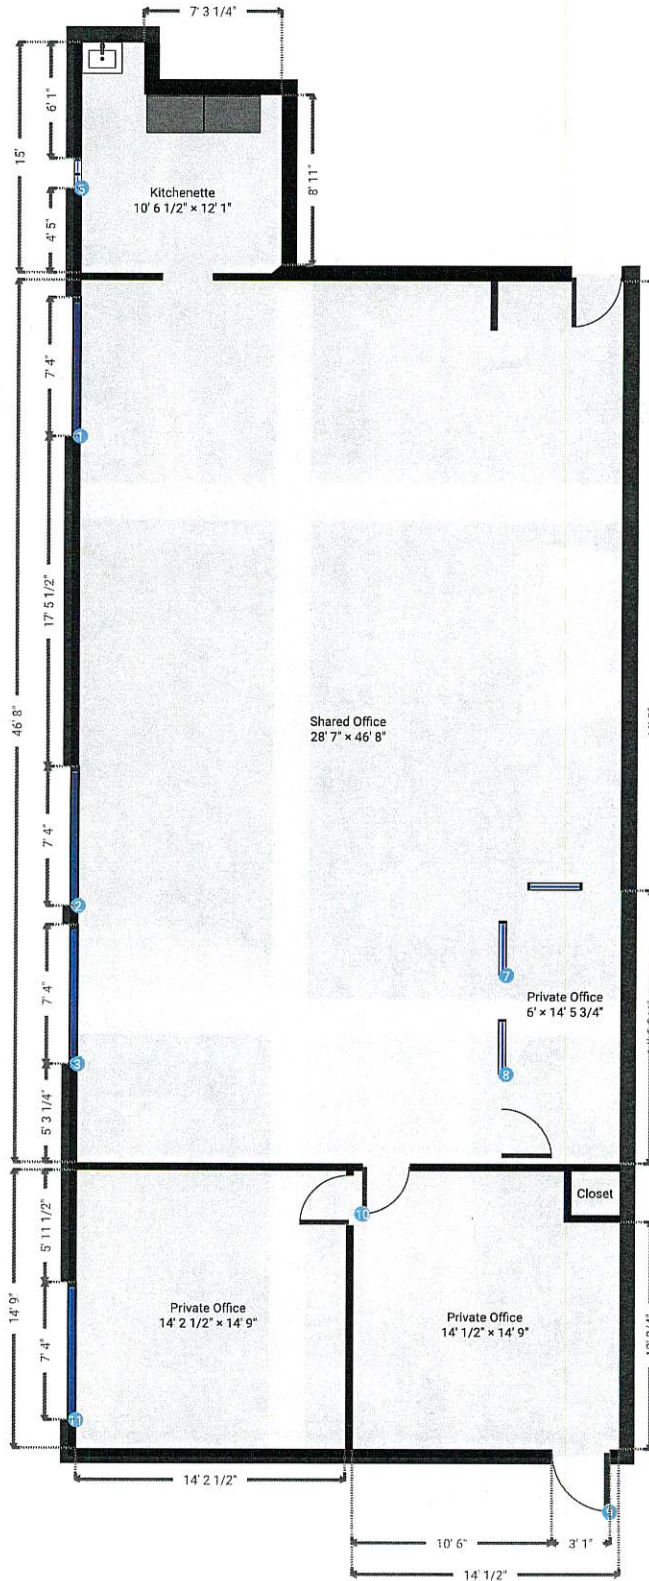

Suite 206

3570 Executive Drive, 44685 Uniontown, Ohio
TOTAL AREA: 2050.88 sq ft • LIVING AREA: 2050.88 sq ft • FLOORS: 1 • ROOMS: 5

▼ 2nd Floor

TOTAL AREA: 2050.88 sq ft • LIVING AREA: 2050.88 sq ft • ROOMS: 5

THIS FLOORPLAN IS PROVIDED WITHOUT WARRANTY OF ANY KIND. SENSOPIA DISCLAIMS ANY WARRANTY INCLUDING, WITHOUT LIMITATION, SATISFACTORY QUALITY OR ACCURACY OF DIMENSIONS.