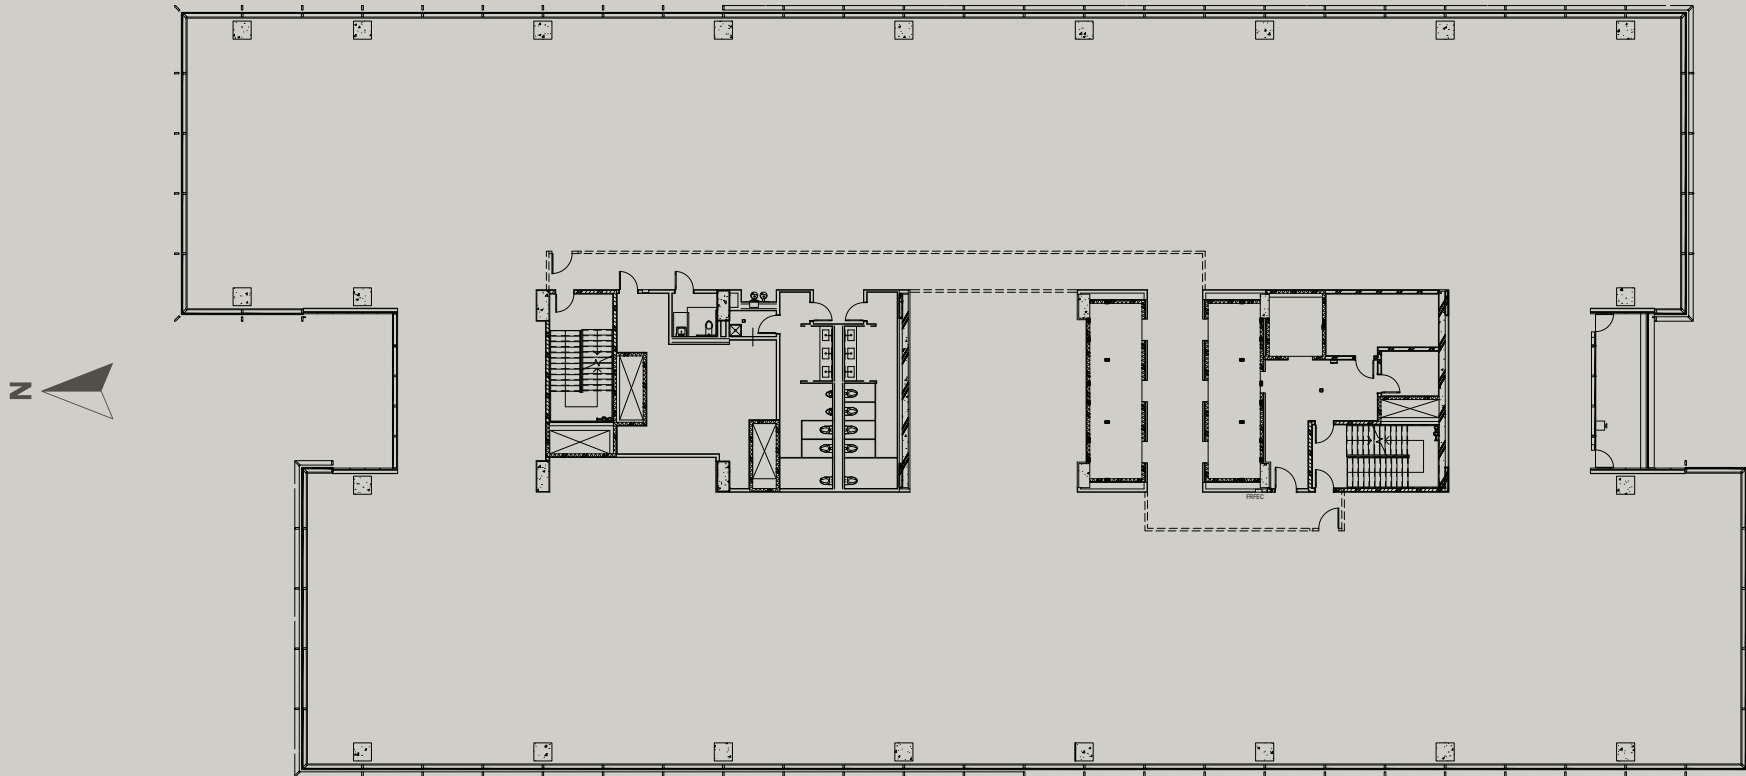

TEN TWENTY

S P R I N G

23RD FLOOR 32,434 RSF

Travis Garland | 404.614.5252
tgarland@portmanholdings.com

Glenn Kolker | 404.316.9651
glenn.kolker@streamrealty.com

Preston Menning | 404.664.4527
preston.menning@streamrealty.com

Malik Leaphart | 404.502.2513
malik.leaphart@streamrealty.com

Perform
Properties