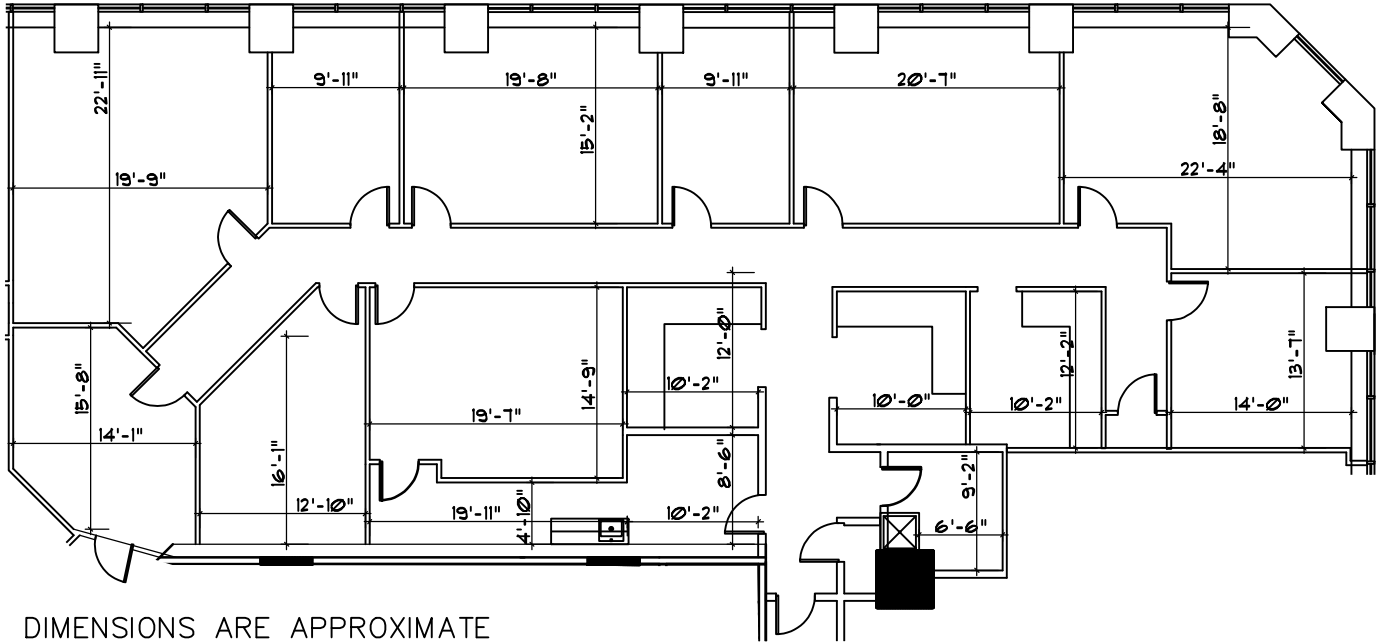

Floor 25
 Suite 2520
 4,793 RSF

For Leasing Inquiries Please Contact
Andrea Arons Huseman CCIM
 ahuseman@corp-realty.com
 504.587.1450

365 Canal Street
 New Orleans, LA 70130
 OneCanalPlace.com