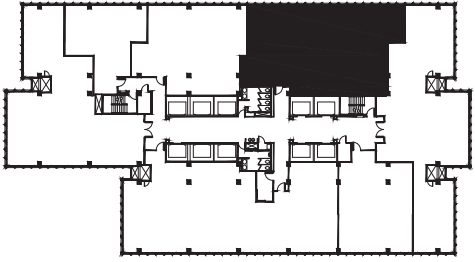

TOWER 233, SUITE 1275

2,730 RSF

KEY PLAN