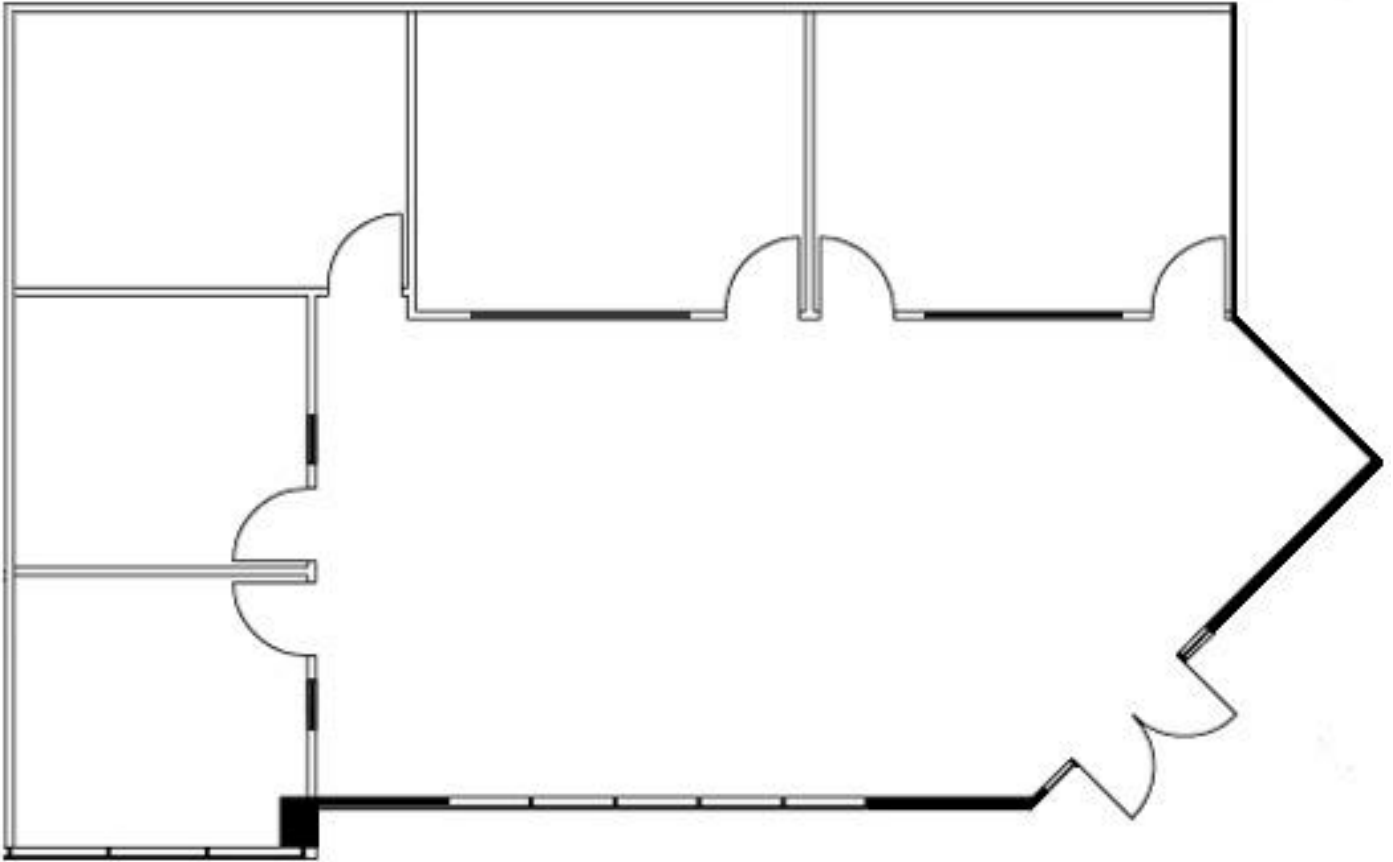

17700 CASTLETON STREET
SUITE #268
1,904 RSF

LEASING INFORMATION

ARNEL COMMERCIAL PROPERTIES

626.912.7700