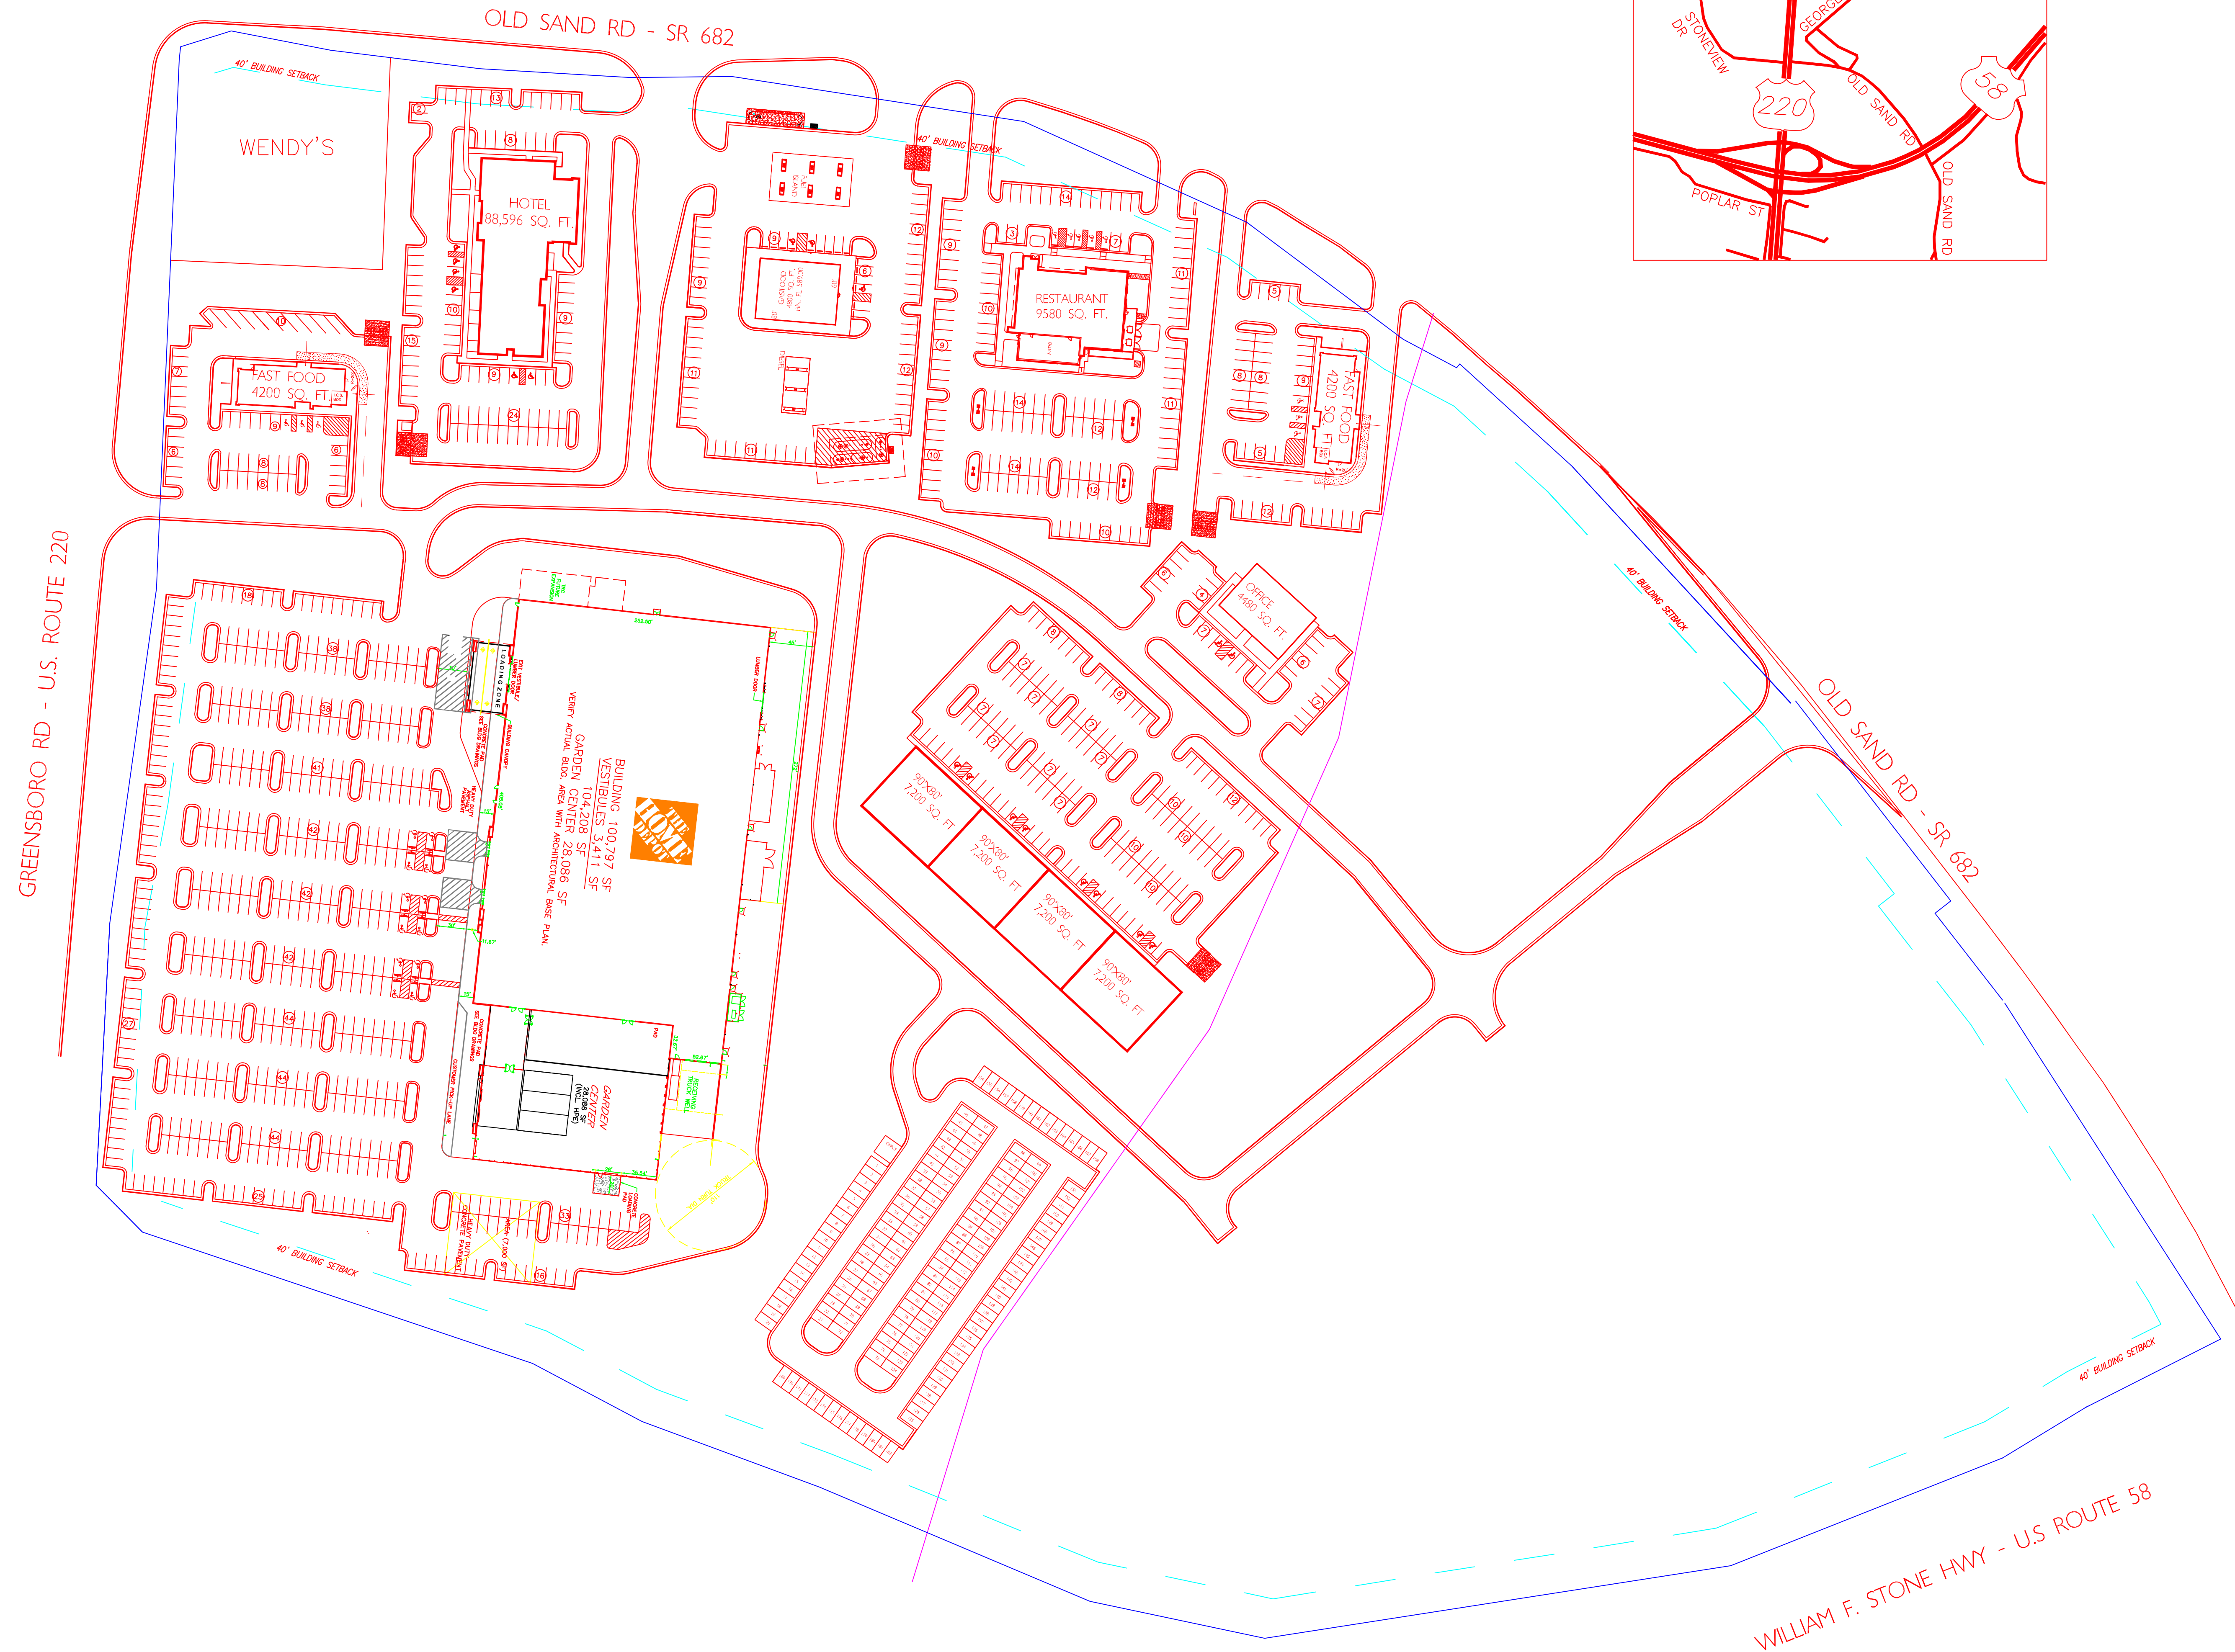

COMMERCIAL DEVELOPMENT VIRGINIA AVENUE
J & R MANAGEMENT, INC.
ROUTE 220, BUSINESS, VIRGINIA AVENUE

P-LAYOUT-5

NO.	DATE	DESCRIPTION	BY