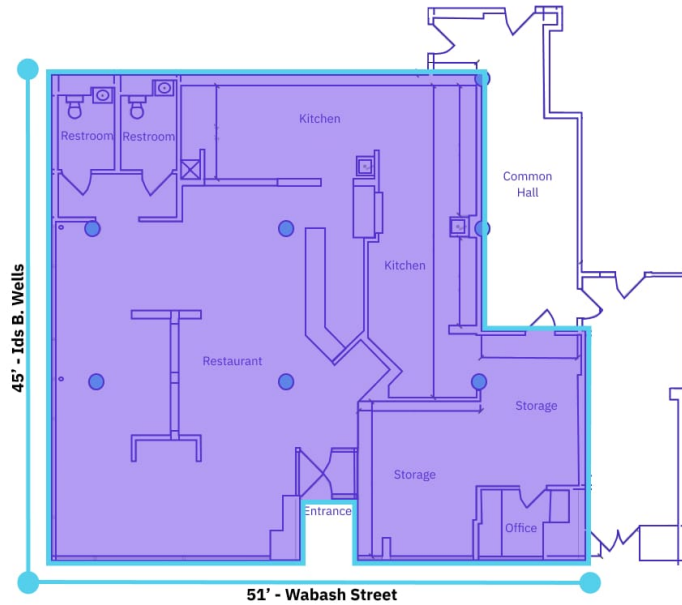

Corner Loop QSR Space

436 S Wabash Ave, Chicago, IL 60605

Description

Retail Space located at the base of HI Chicago Hostel in the heart of the Loop neighborhood and bordering the South Loop. In very close proximity to Roosevelt University (4,000 students) and Columbia College (6,500 students). The space is directly across from University Center, which houses more than 250 students.

Markets

Loop, South Loop

Attributes

Restaurant Space, Hard Corner

NWC Ida B. Wells & Wabash
(Corner)

2,500 Ft²

Corey Black
312-819-4000
corey.black@kirsch.agency

Katherine Schurer
847-564-6452
katherine.schurer@kirsch.agency