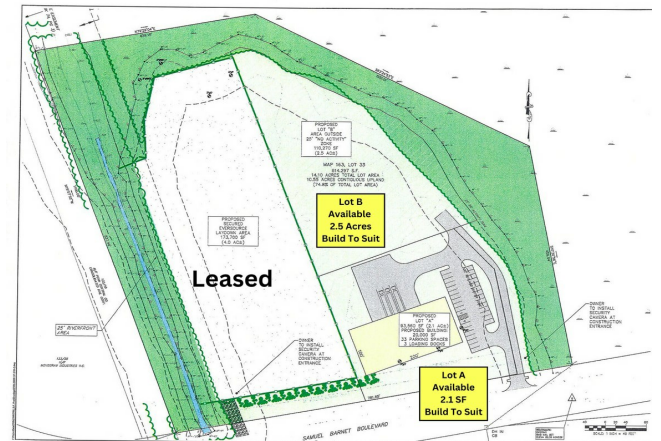

# 63 Samuel Barnet Blvd

Upon Request

Build to suit on 14.1 acres at this prime location in the New Bedford Industrial Park. Four build to suit schemes available (see attach below)....

- 50 miles South of Boston Ma
- Great location in the New Bedford Industrial Park
- 14.1 acres
- Four build to suit schemes (see attached)

## Space 1

1

Space Available	200,376 SF
Rental Rate	Upon Request
Date Available	Now

Build to suit on this prime location in the New Bedford Industrial Park. 4.6 acres available. Can be subdivided. Industrial park convenance apply. Call for more information and pricing.

## 63 Samuel Barnet Blvd, New Bedford, MA 02745

Build to suit on 14.1 acres at this prime location in the New Bedford Industrial Park. Four build to suit schemes available (see attach below).