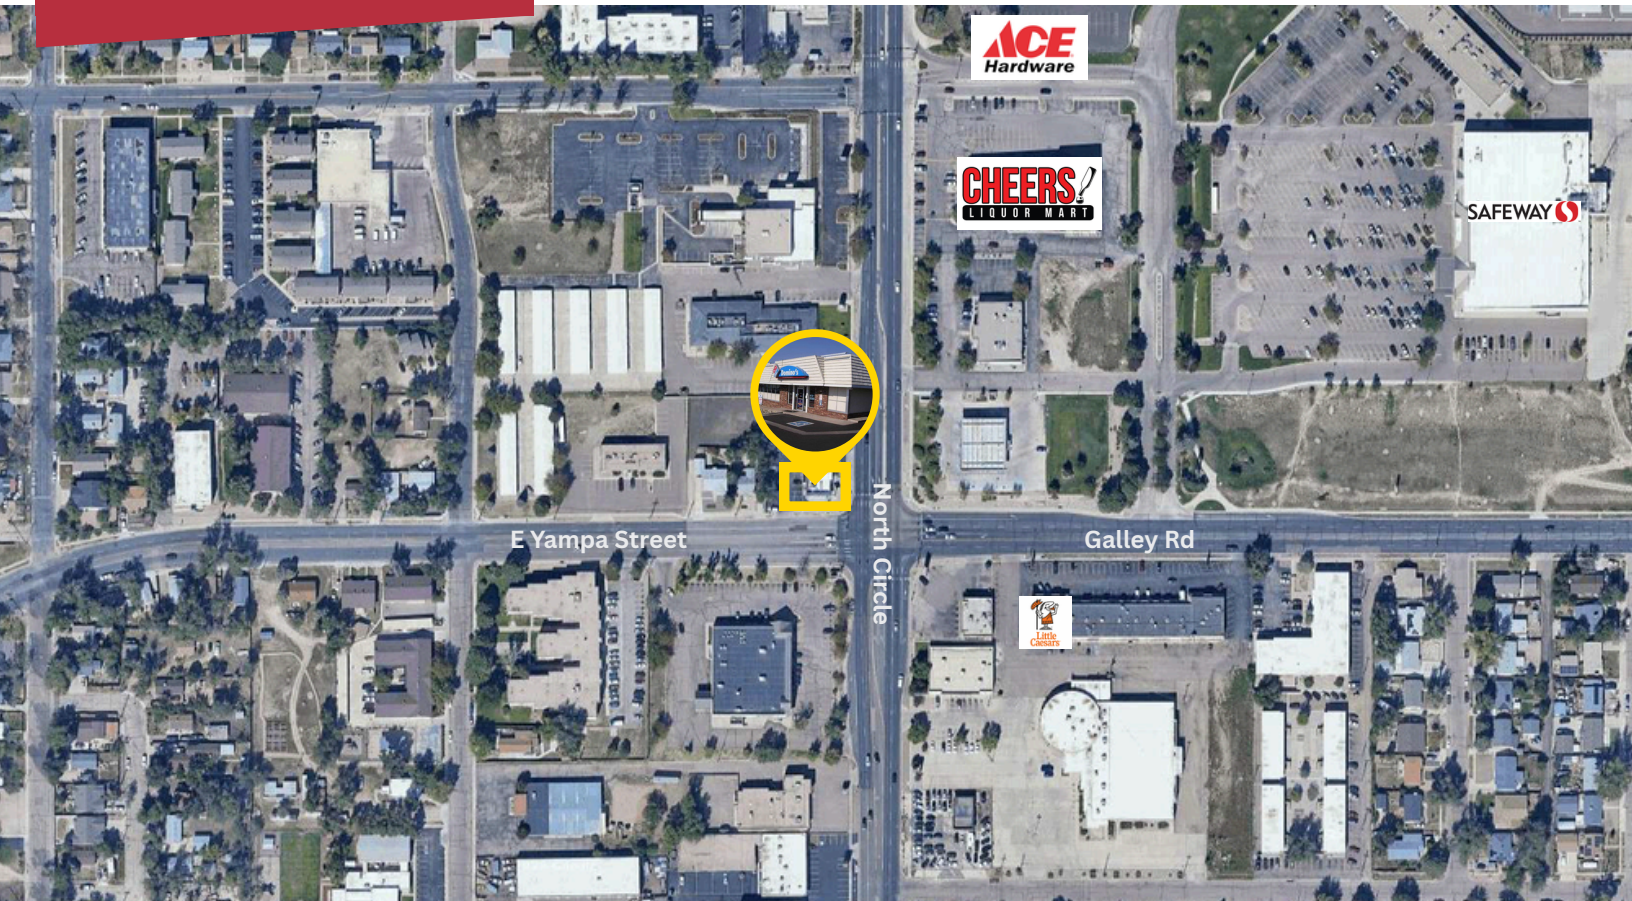

Restaurant Space for Lease

1102 N. Circle Drive

Colorado Springs, CO 80909