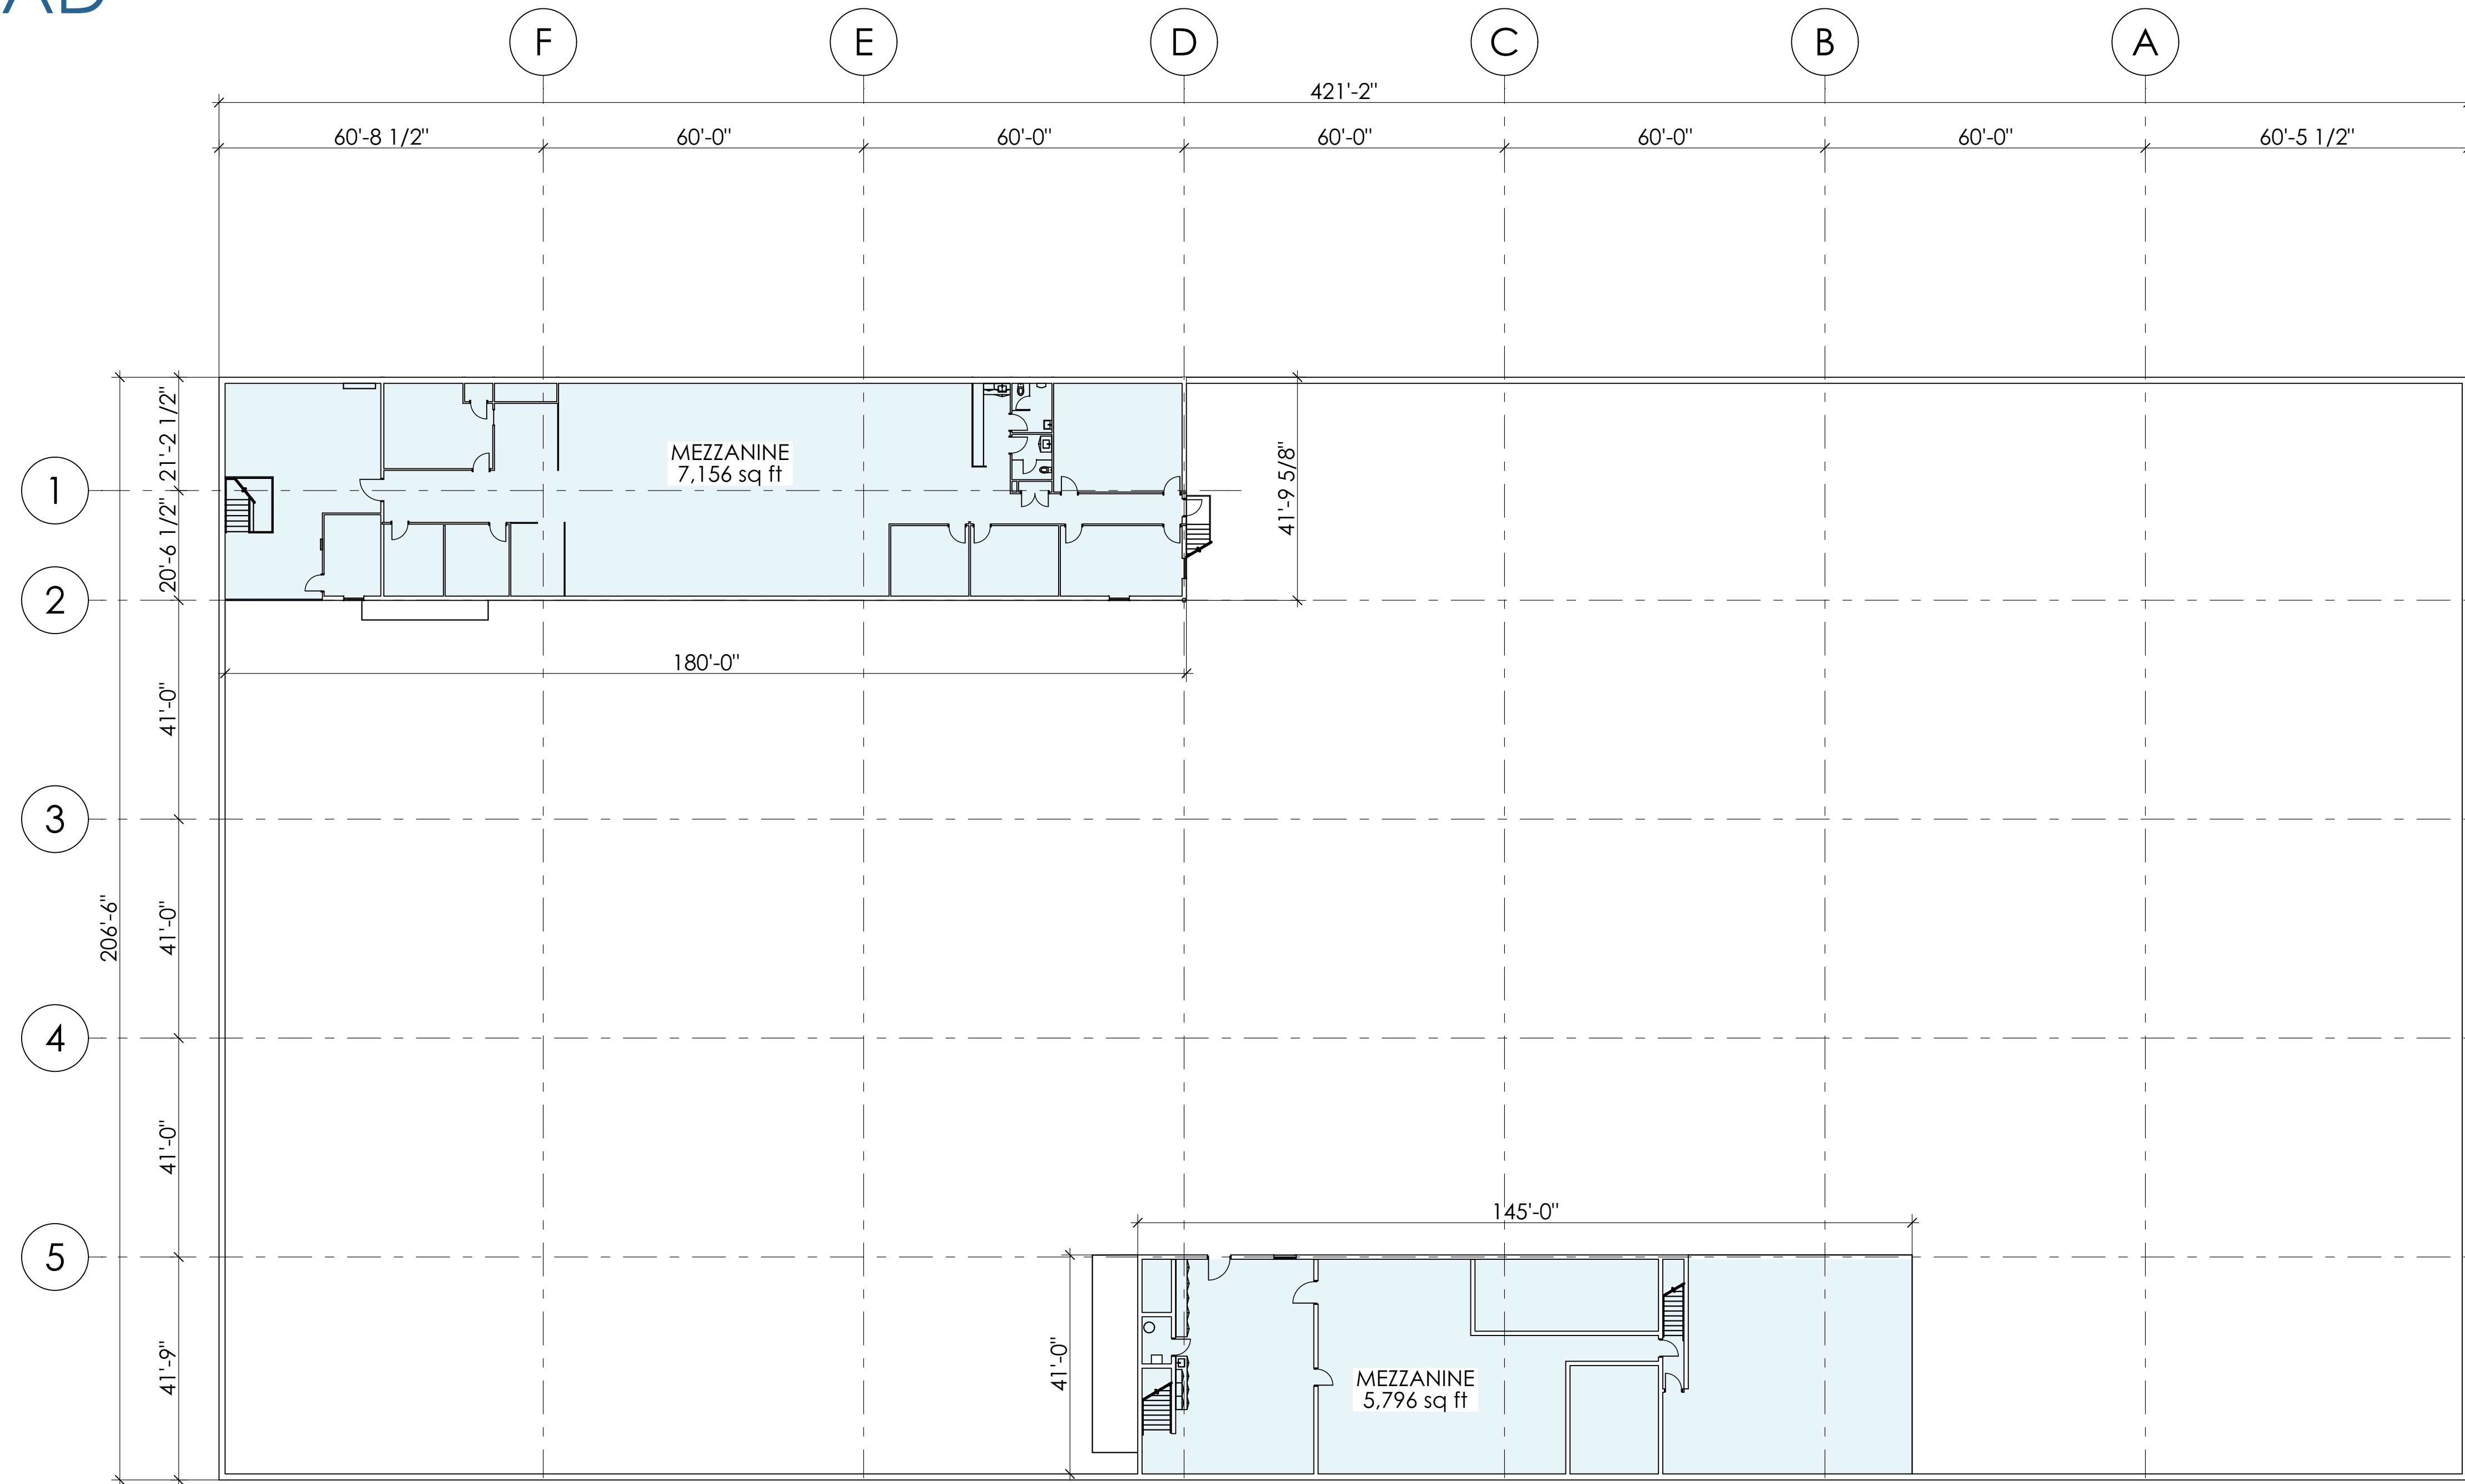

1 FIRST FLOOR PLAN
SCALE: 1" = 20'

1 MEZZANINE PLAN
SCALE: 1" = 20'