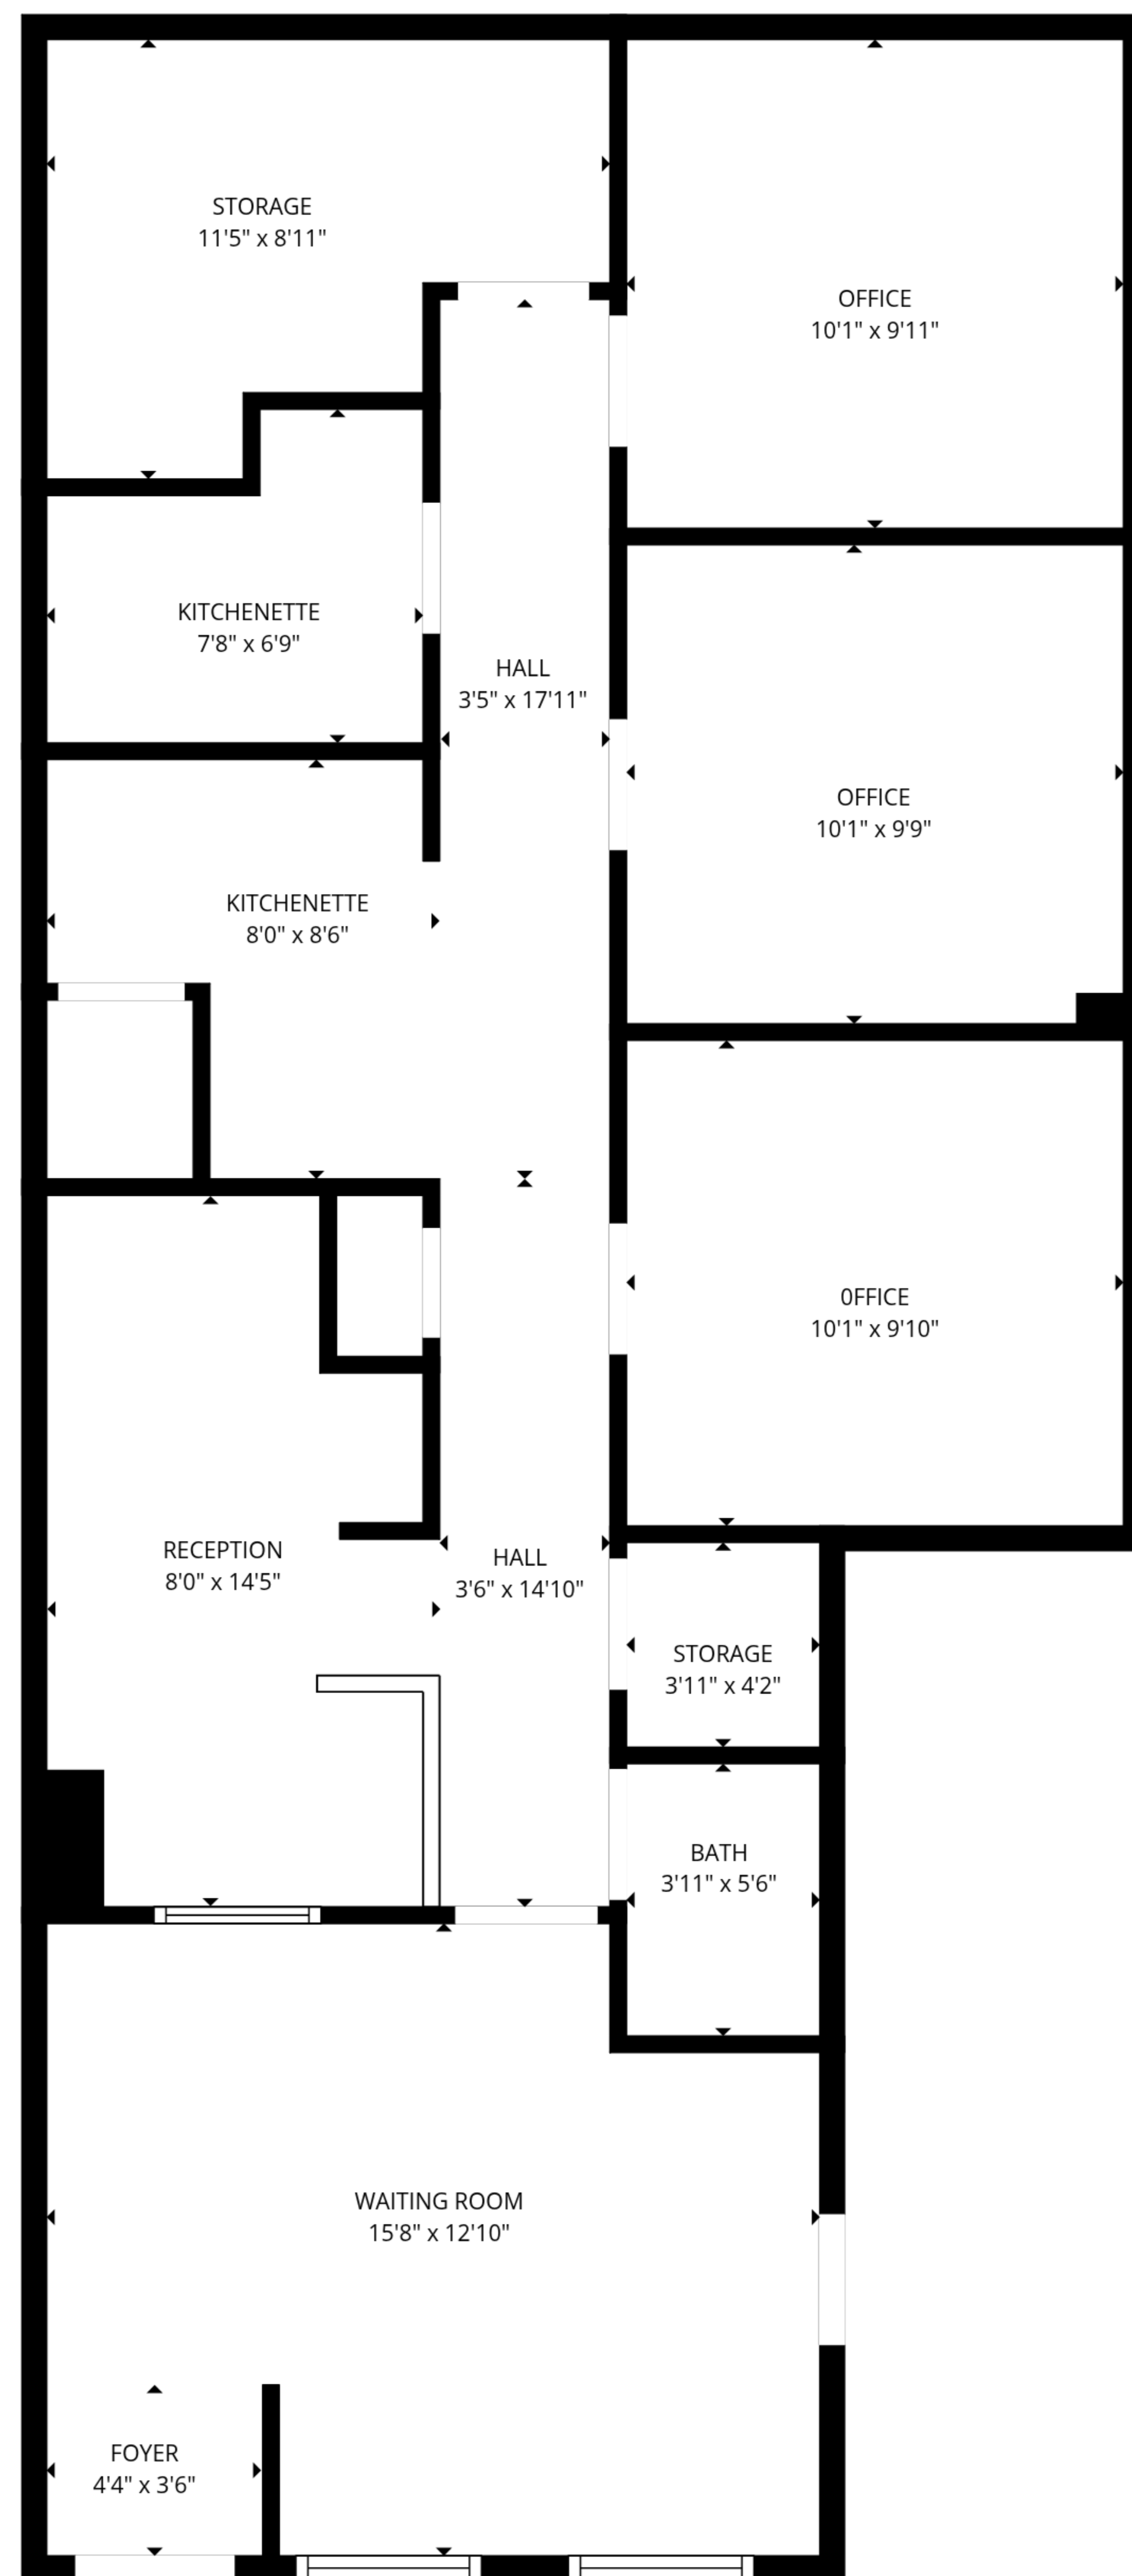

TOTAL FINISHED AREA: 1002 SQ. FT.

TOTAL FINISHED AREA: 1002 SQ. FT.