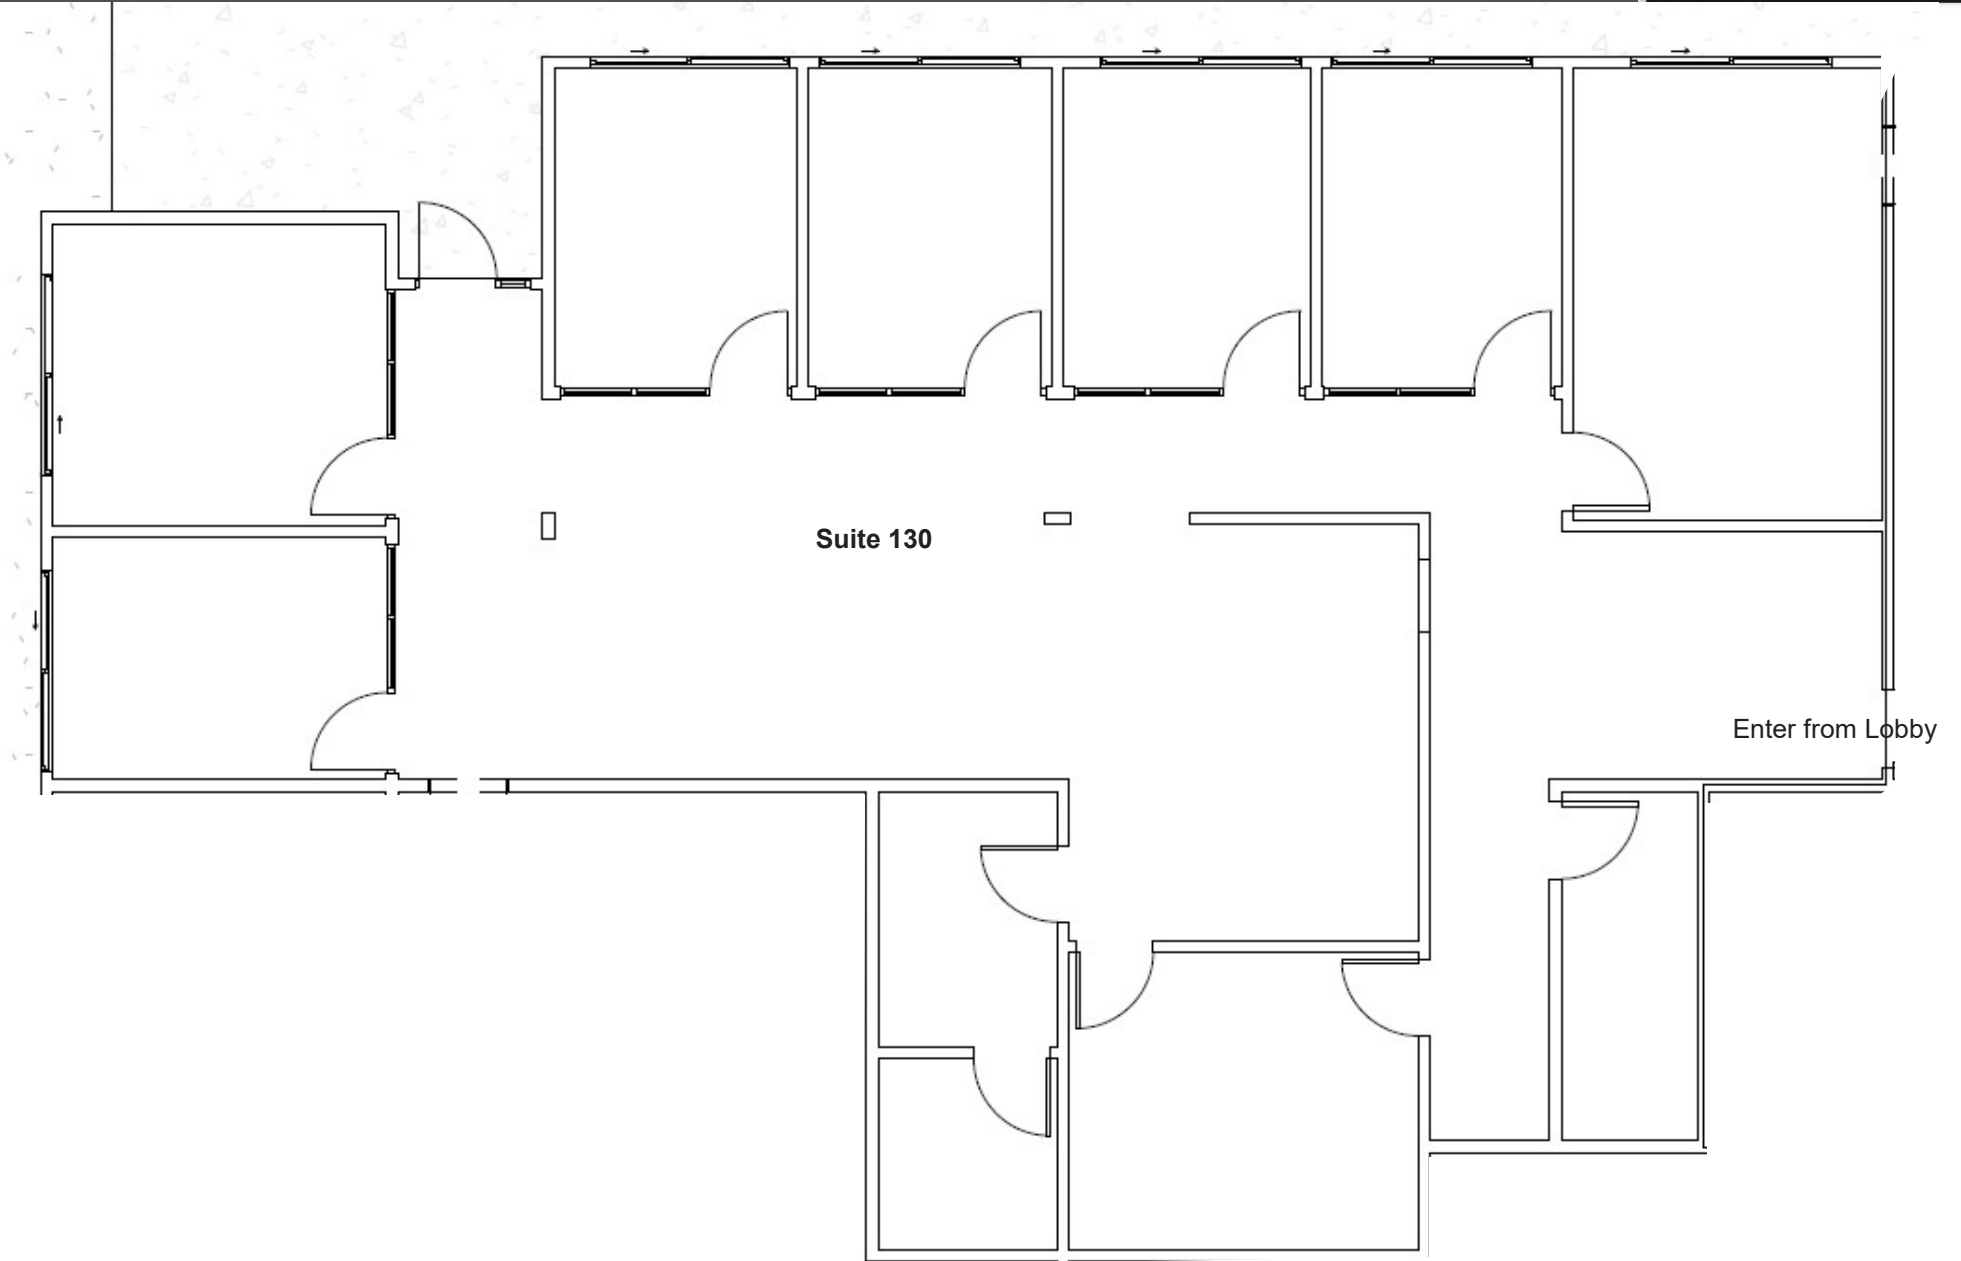

11540 S Eastern Ave.

SUITE 130

2,933 RSF

[Schedule a private tour.](#)

Wes Drown, CCIM

Commercial Office Expert

702-287-6553