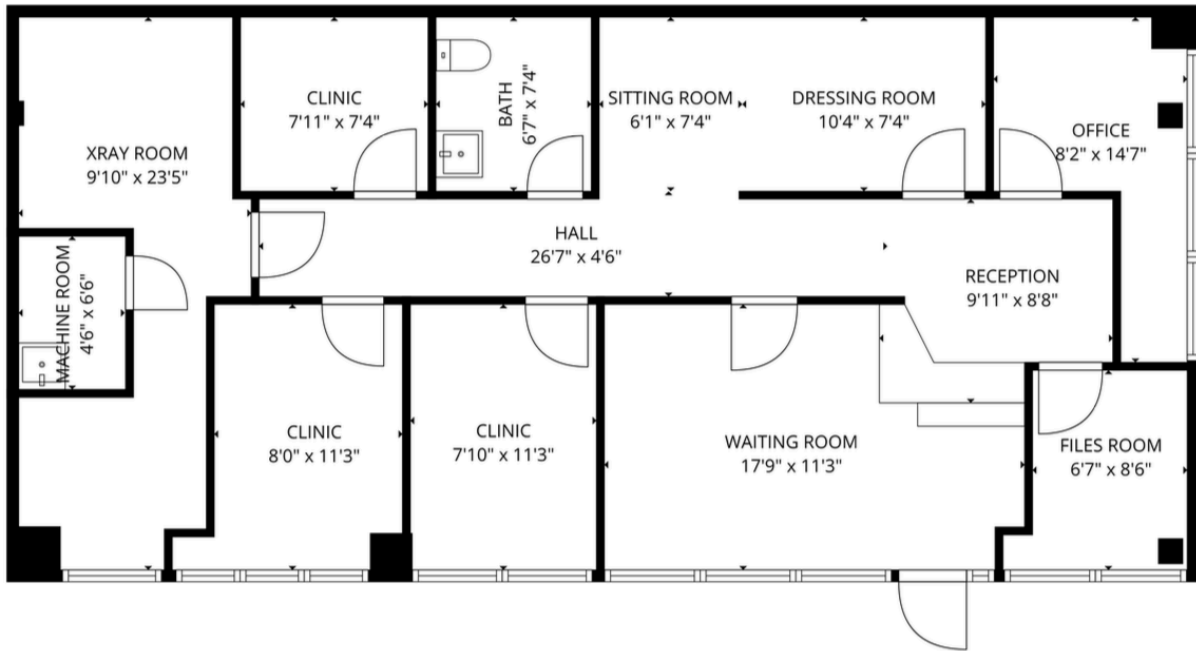

TOTAL: 1158 sq. ft
1st floor: 1158 sq. ft
EXCLUDED AREAS: WALLS: 73 sq. ft