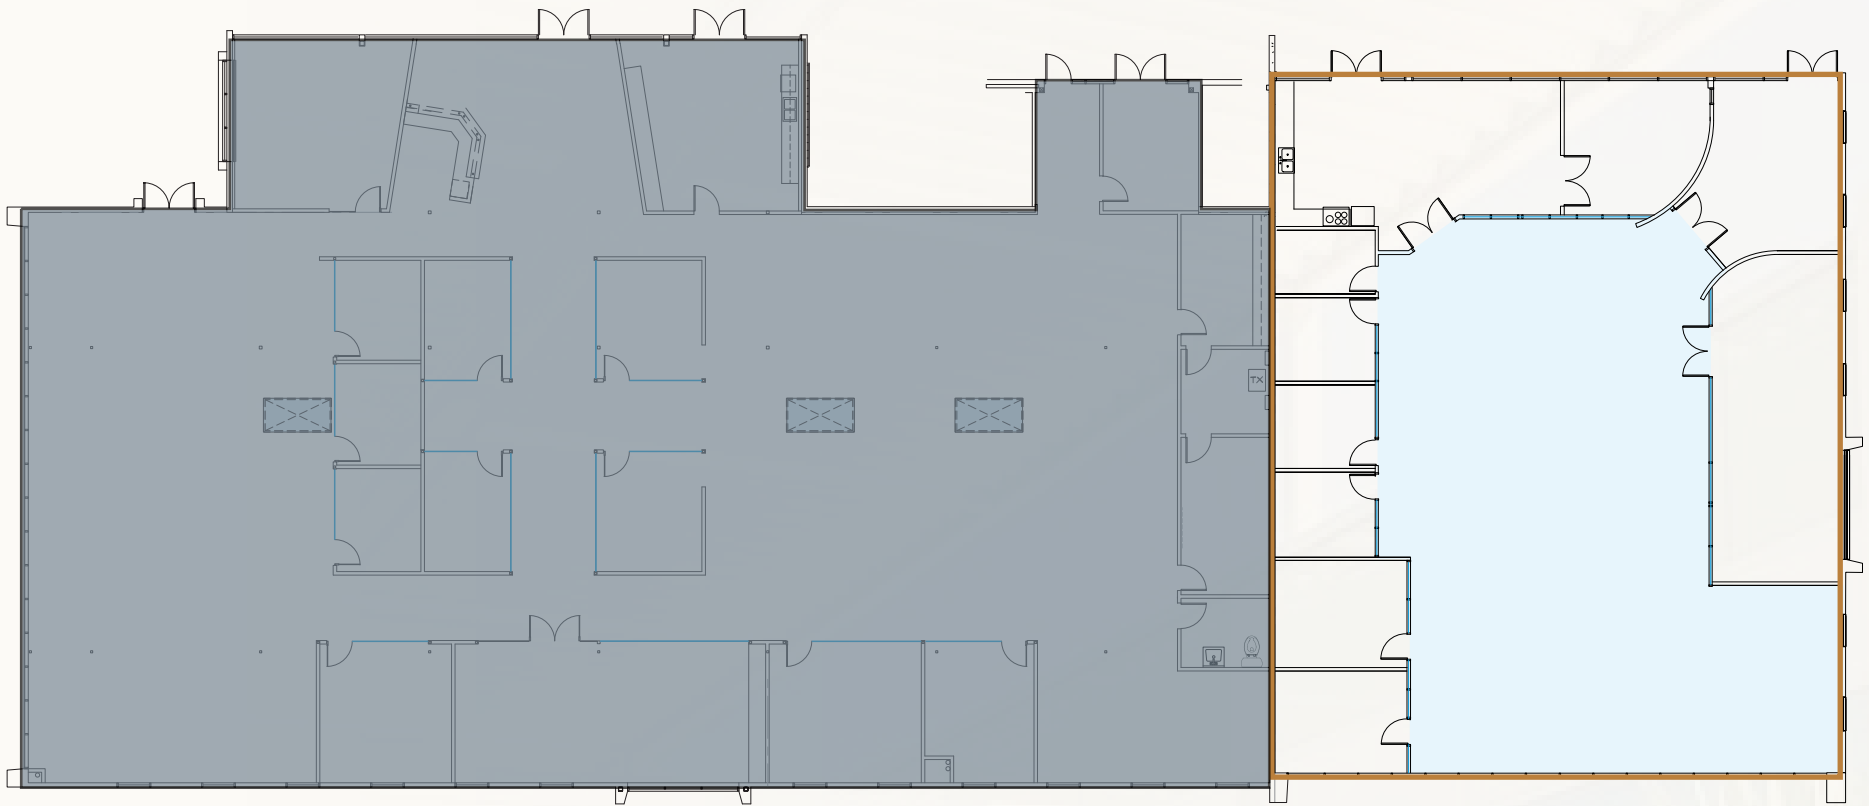

# 17838 FITCH

6,859 SF

VIEW OFFICE  
VIRTUAL TOUR

- Open Ceiling
- Glass/Window
- Skylights

FITCH TECHNOLOGY CENTER

NEWMARK

FLOOR PLANS