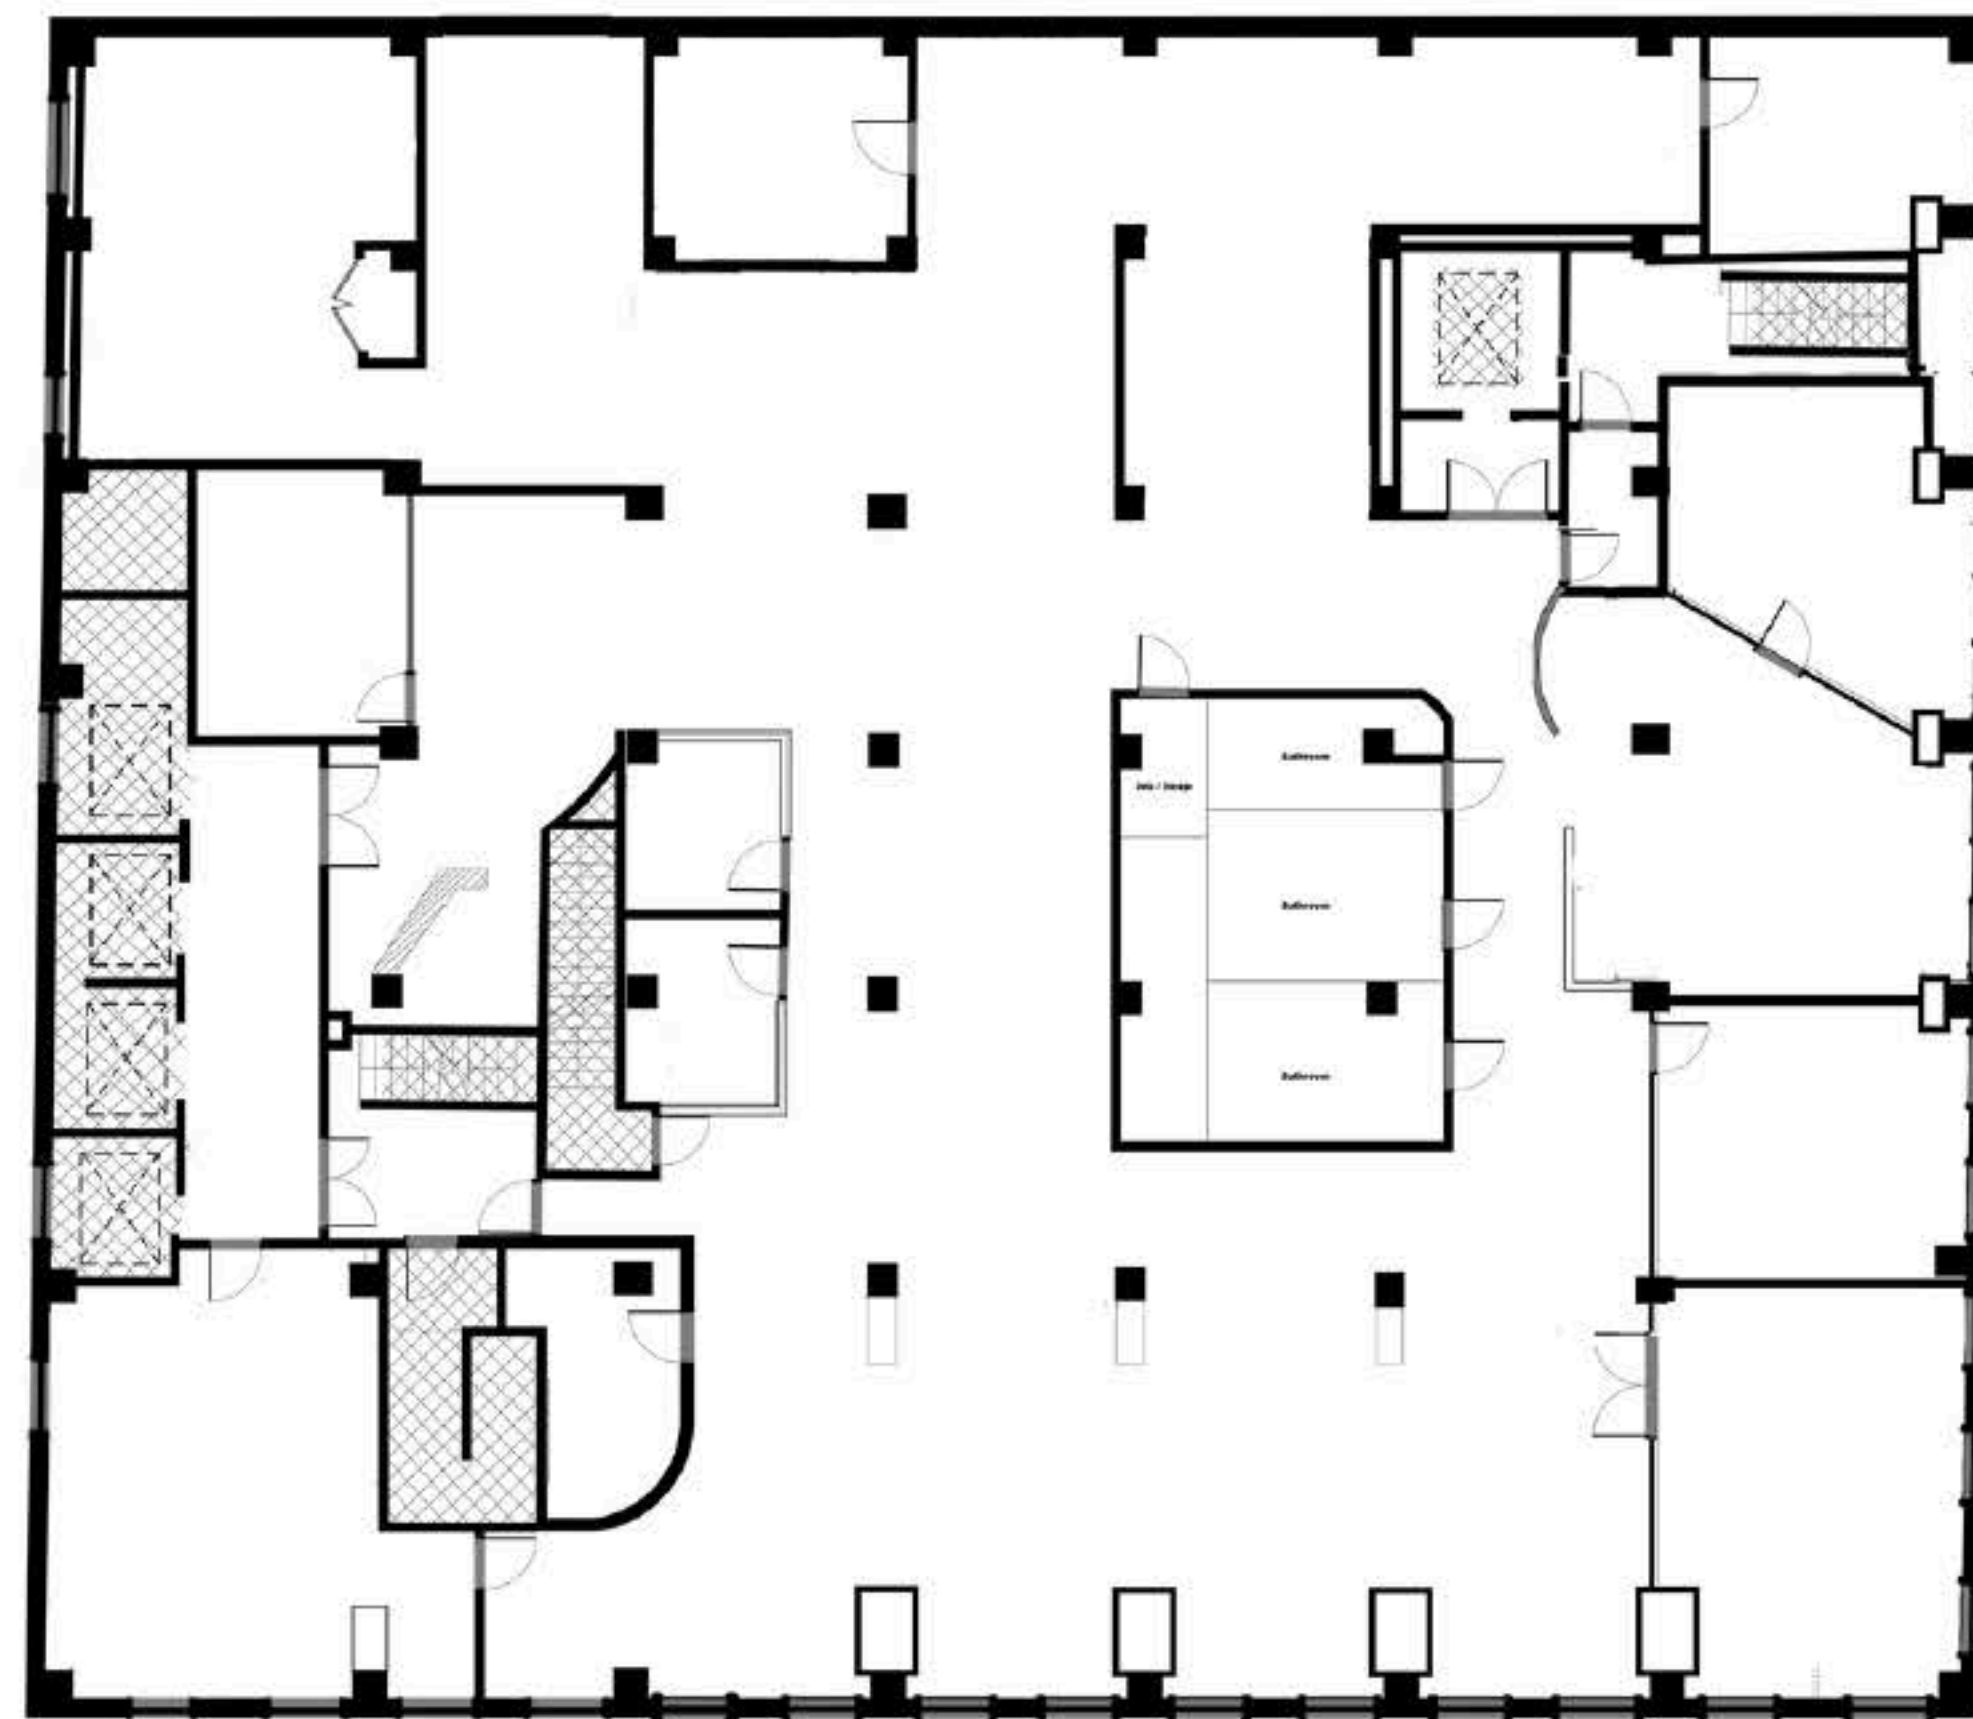

Suite 200

± 11,603 RSF (entire floor)

DESCRIPTION

Full floor suite with panoramic views and large open plan. This suite features 7 private offices, conference room (seats up to 12), a breakroom/kitchen area, 2 flex rooms/meeting rooms, 2 restrooms, and high ceilings.

2nd Floor

Hill Street

5th Street