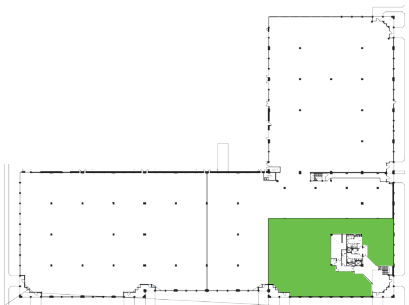

SOUTHPARK center

8403 SOUTHPARK CIRCLE

BUILDING G

SUITE 640 | 14,579 SF

Contact:

Colin Morrison
T +1 407 404 5104
colin.morrison1@cbre.com

Jay Dixon
T +1 407 404 5062
james.dixon@cbre.com

© 2025 CBRE, Inc. All rights reserved. This information has been obtained from sources believed reliable, but has not been verified for accuracy or completeness. You should conduct a careful, independent investigation of the property and verify all information. Any reliance on this information is solely at your own risk. CBRE and the CBRE logo are service marks of CBRE, Inc. All other marks displayed on this document are the property of their respective owners, and the use of such logos does not imply any affiliation with or endorsement of CBRE. Photos herein are the property of their respective owners. Use of these images without the express written consent of the owner is prohibited.