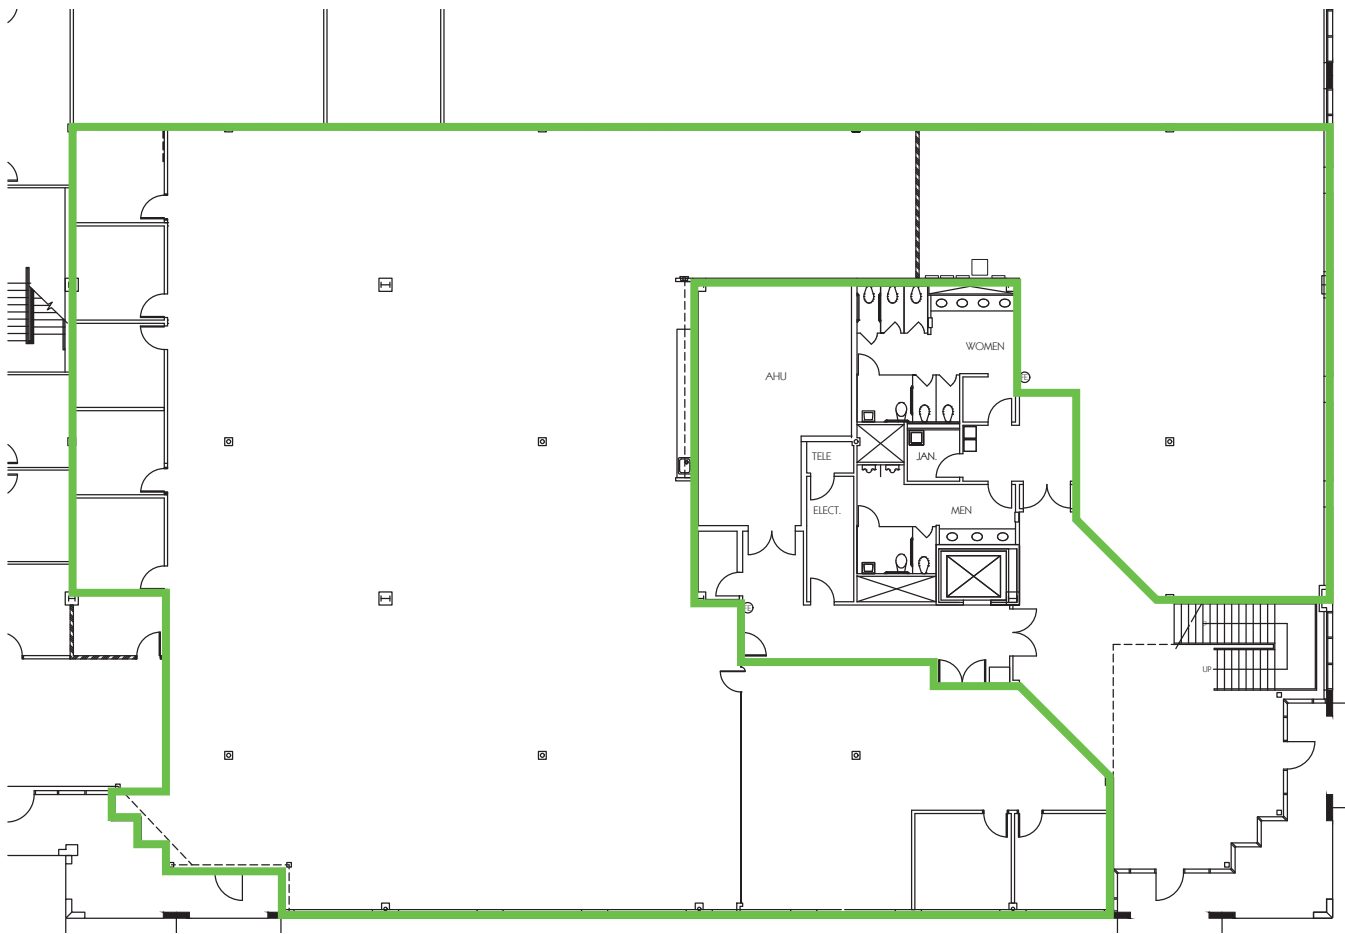

SOUTHPARK center

8403 SOUTHPARK CIRCLE

BUILDING G

SUITE 640 | 14,579 SF

Contact:

Colin Morrison
T +1 407 404 5104
colin.morrison1@cbre.com

Jay Dixon
T +1 407 404 5062
james.dixon@cbre.com

© 2025 CBRE, Inc. All rights reserved. This information has been obtained from sources believed reliable, but has not been verified for accuracy or completeness. You should conduct a careful, independent investigation of the property and verify all information. Any reliance on this information is solely at your own risk. CBRE and the CBRE logo are service marks of CBRE, Inc. All other marks displayed on this document are the property of their respective owners, and the use of such logos does not imply any affiliation with or endorsement of CBRE. Photos herein are the property of their respective owners. Use of these images without the express written consent of the owner is prohibited.