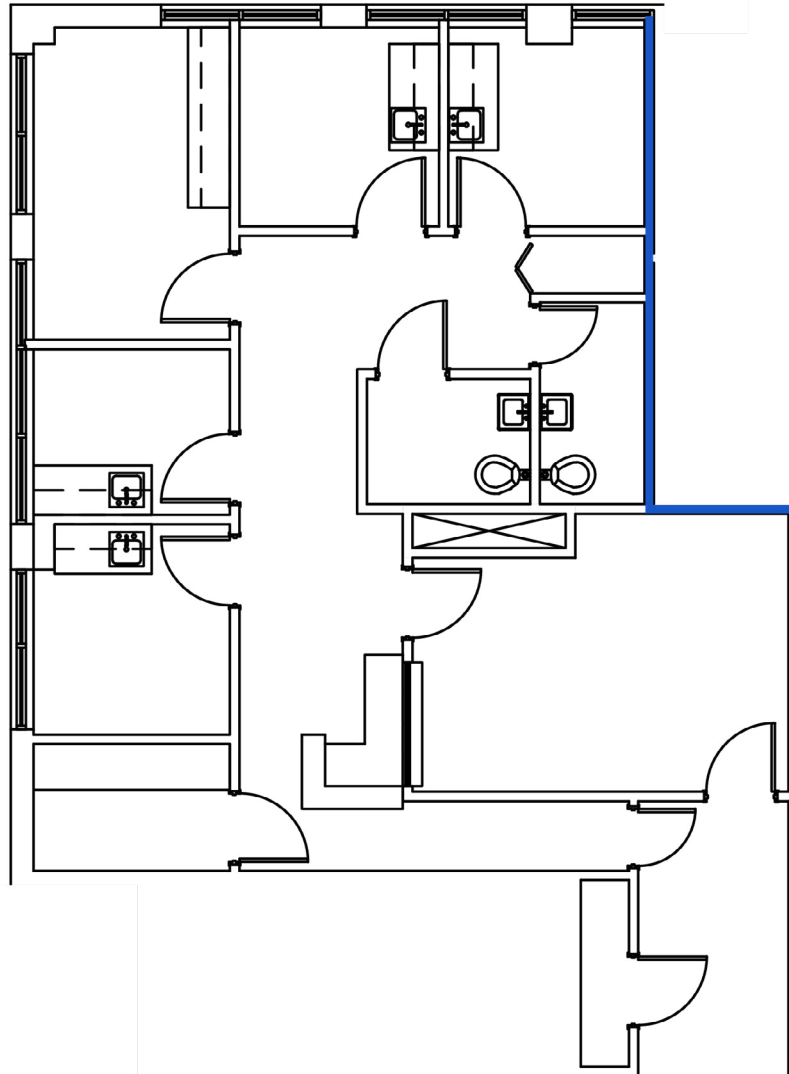

SUITE PLAN

DePaul Professional Office Building

1160 Varnum St NE
Washington DC

SUITE 218
1,374 RSF

For Leasing Information

Contact Regional Leasing Director
Tyler Miller at (804) 836-4473
Tyler.Miller@Lillibridge.com