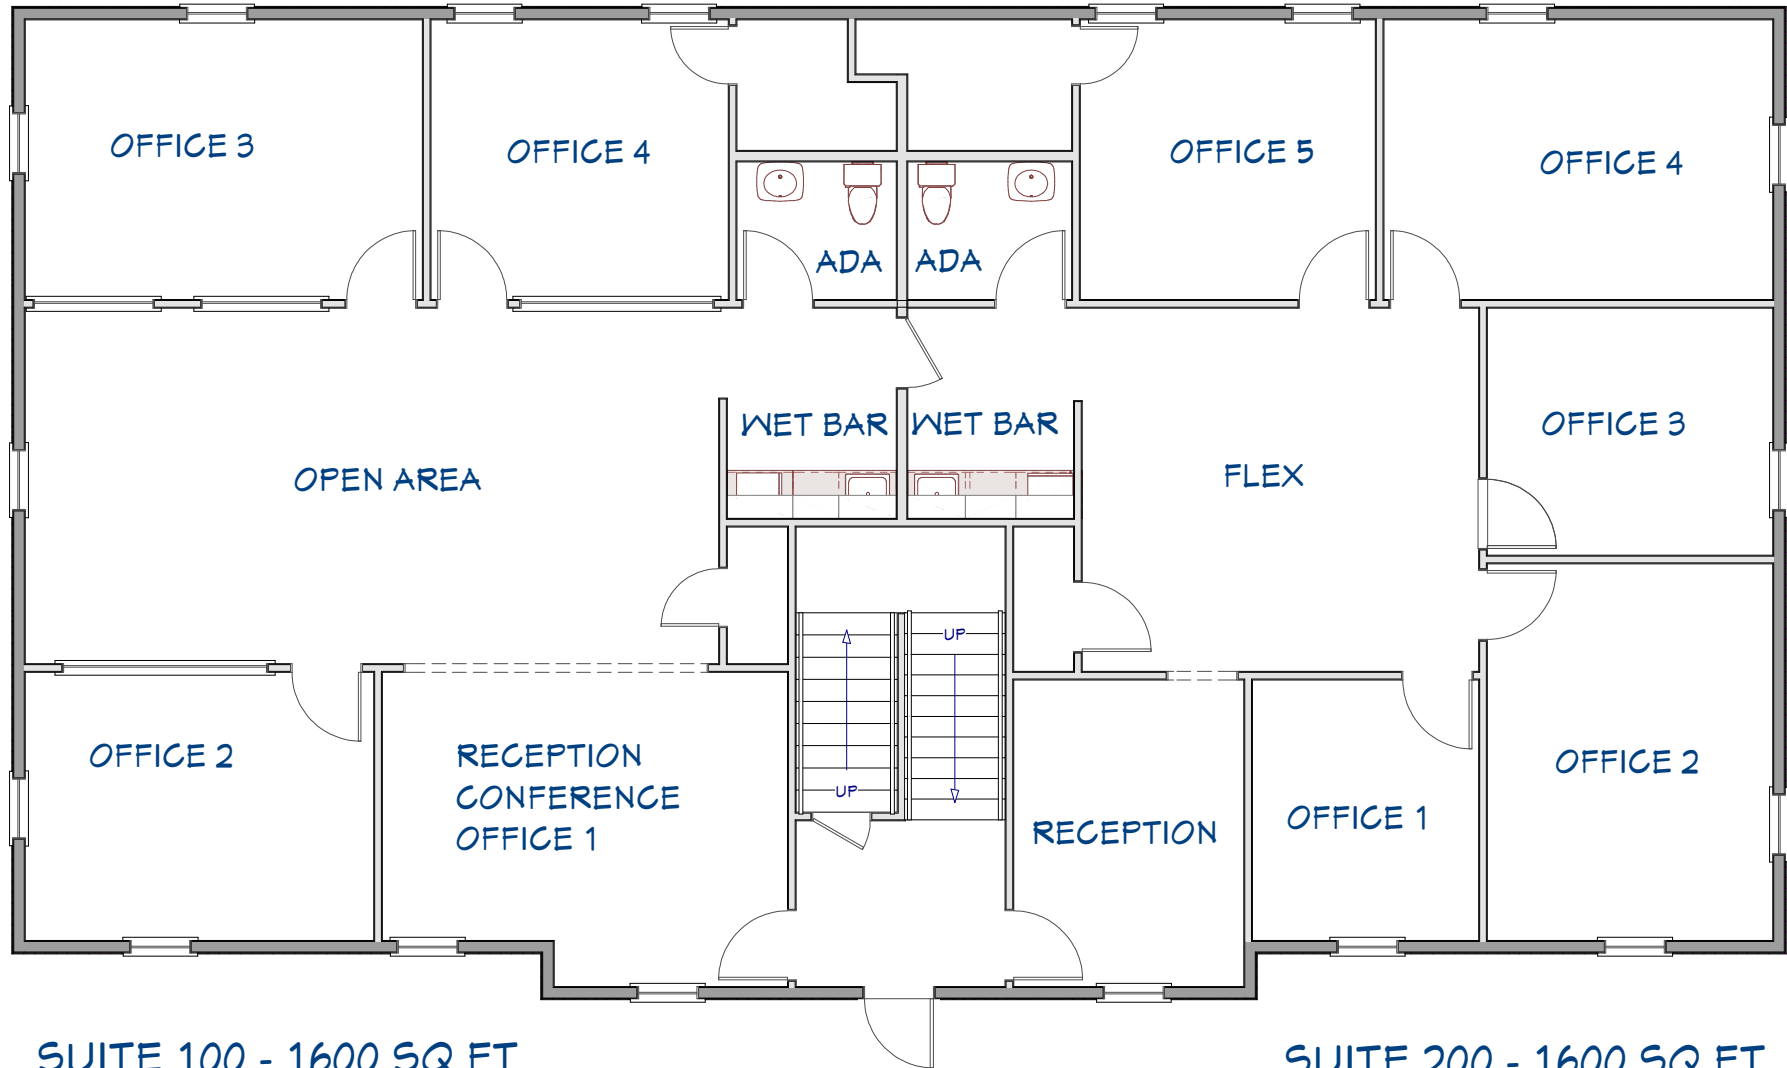

COLONY PARK OFFICE CONDOMINIUMS  
286 SOUTH MAIN STREET  
SUITES 300 & 400  
ALPHARETTA GA 30009

SUITE 100 - 1600 SQ FT

SUITE 200 - 1600 SQ FT

SECOND FLOOR  
SUITE 300 & 400 - 3200 SQ FT