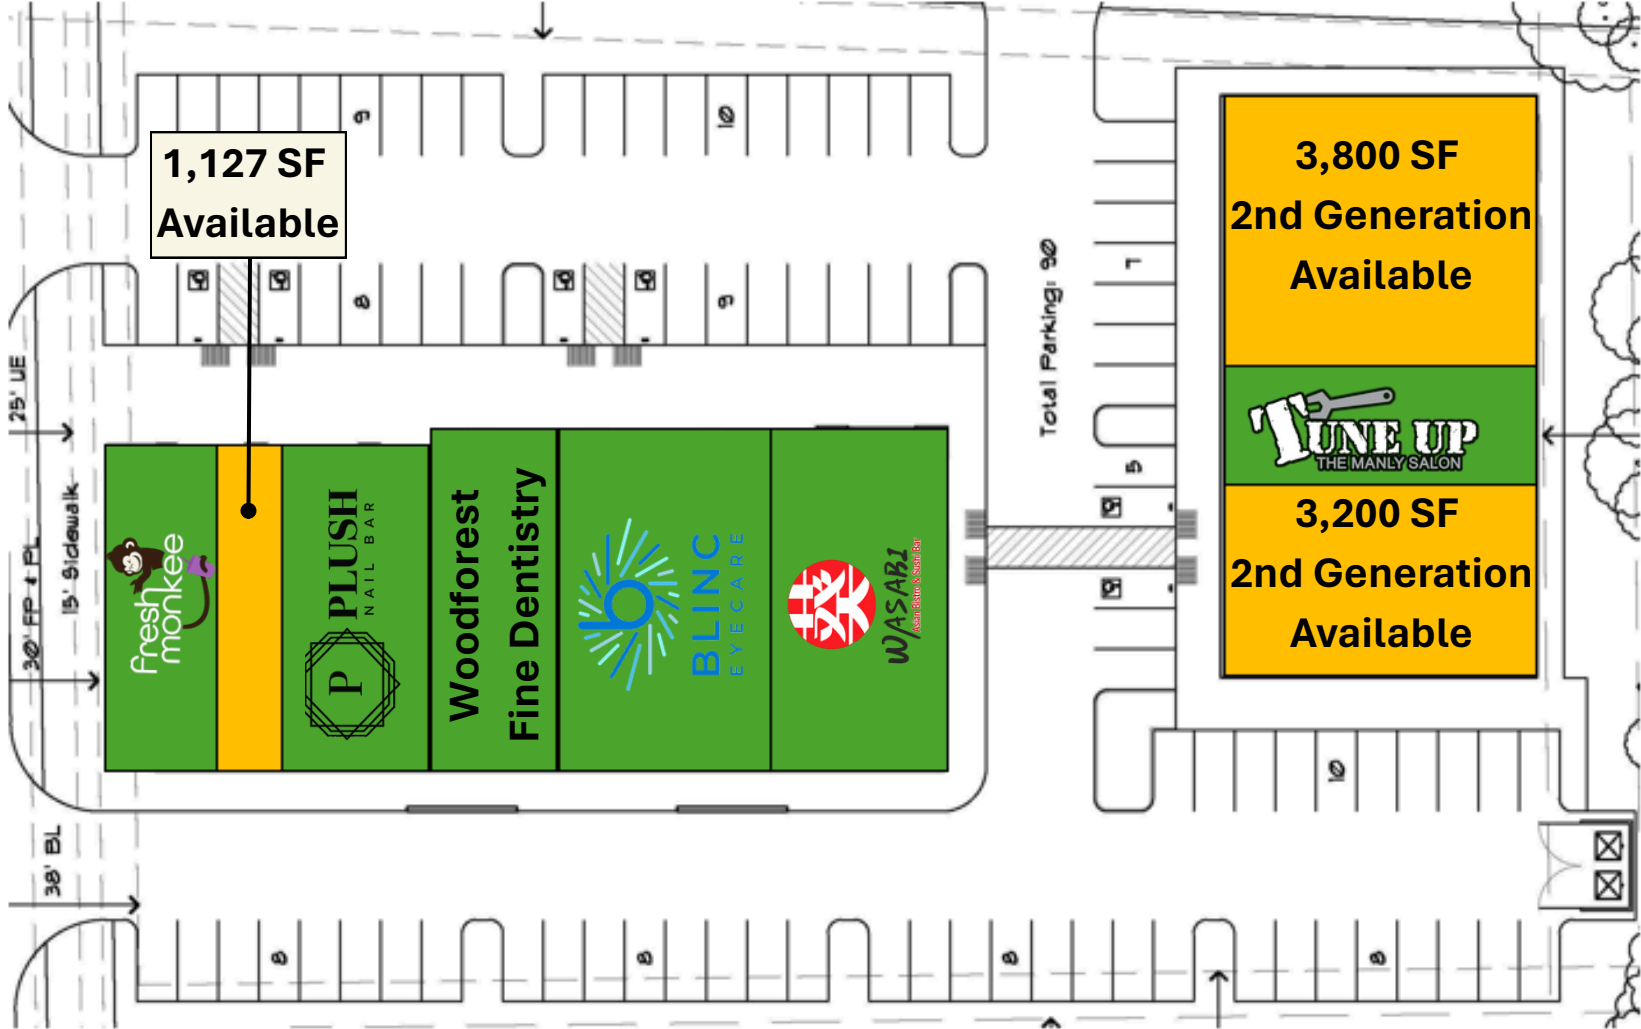

SITE PLAN

Fish Creek Thoroughfare