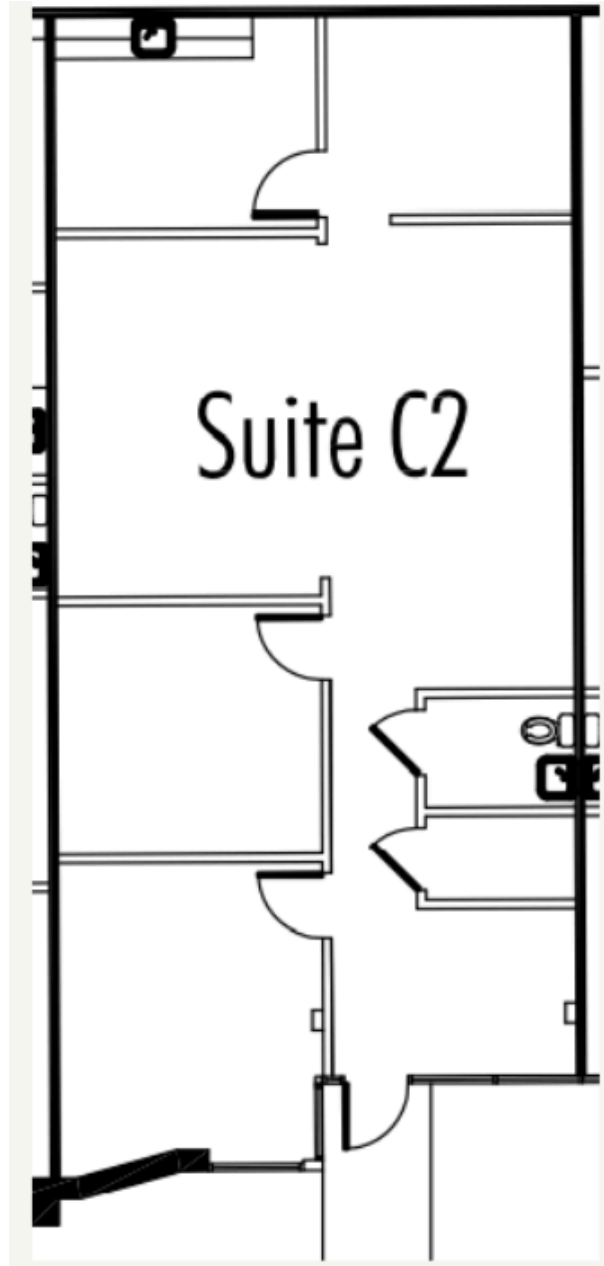

FLOOR PLAN

For more information, please contact:

RECE MOORE

Office: (404) 574-6311
Cell: (770) 861-8140
rmoore@apexindustrialre.com

BRYCE MCCAIN

Office: (404) 595-1552
Cell: (770) 845-3559
bmccain@apexindustrialre.com

Although the information contained therein was provided from sources believed to be reliable, Apex Industrial makes no representation, expressed or implied, as to its accuracy and said information is subject to errors, omissions or changes.