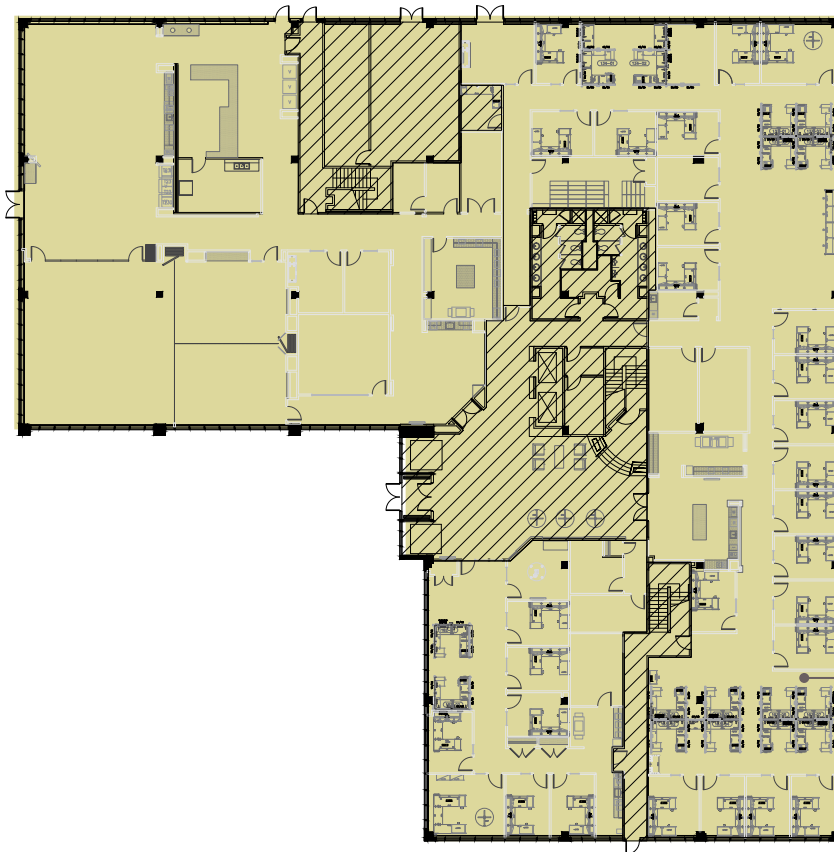

CHESTERBROOK

640

LEE RD

First Floor Availabilities

Suite 100
23,213 SF

CAMPUS KEY

JLL | Jones Lang LaSalle Brokerage, Inc.
550 Swedesford Road, Suite 260
Wayne, PA 19087

Doug Newbert
610.249.2273
doug.newbert@jll.com