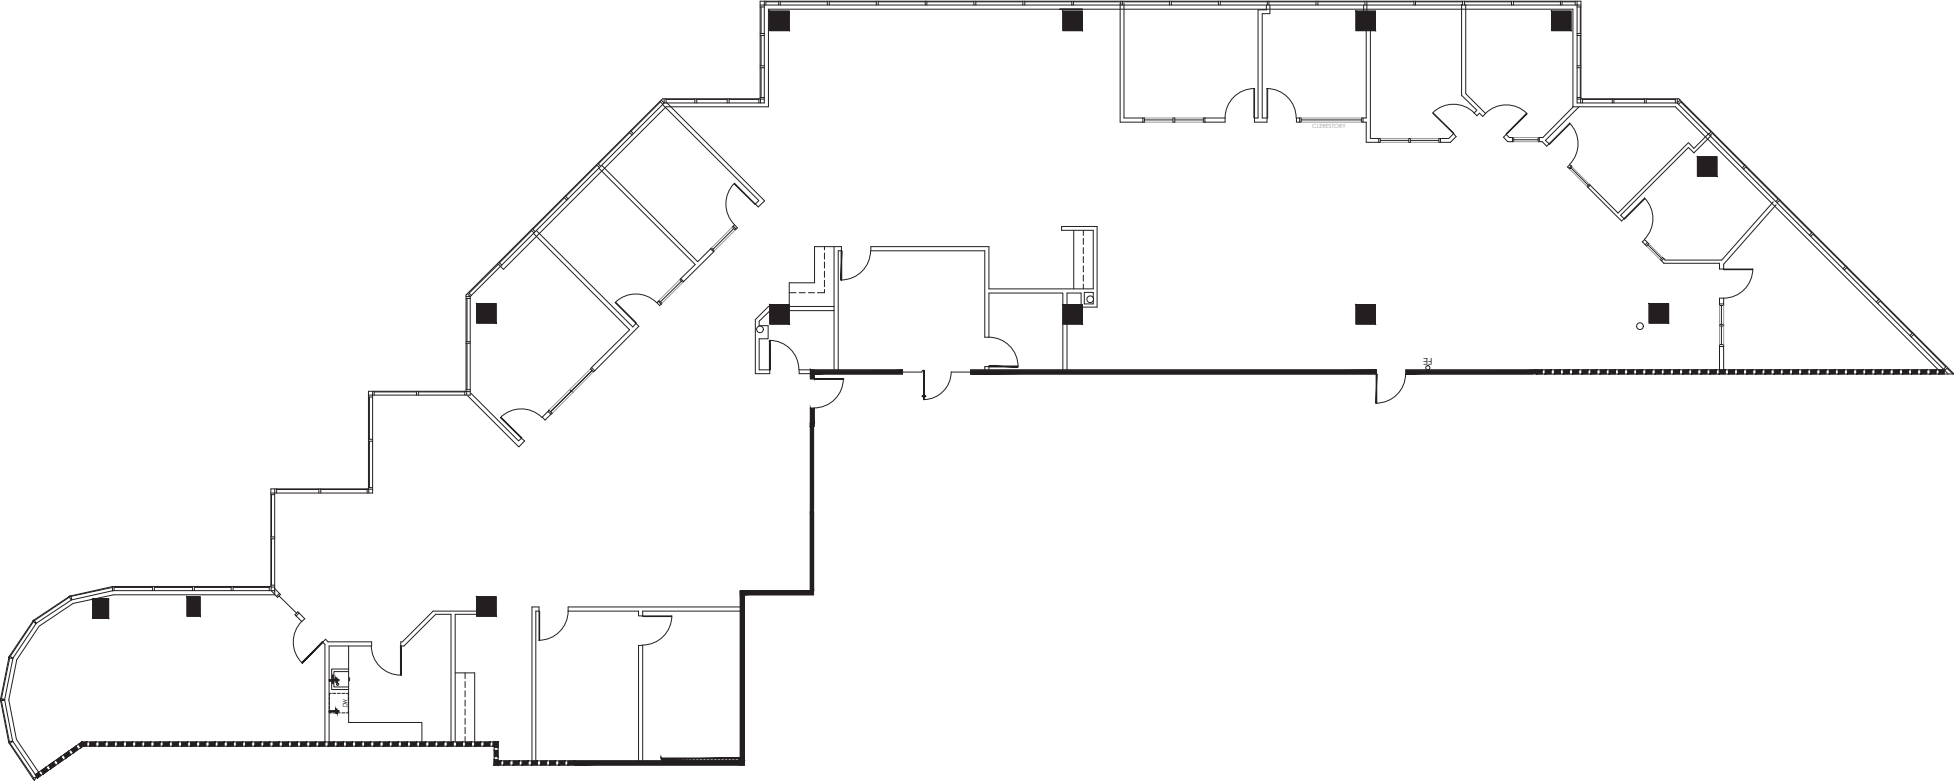

FLOOR PLANS

IBC Plaza
3800 MAPLE

SUITE 355 - 8,402 RSF

KEY PLAN