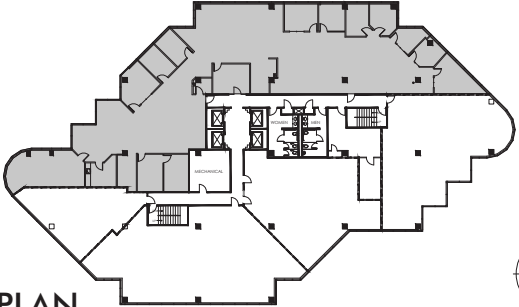

FLOOR PLANS

IBC Plaza
3800 MAPLE

SUITE 355 - 8,402 RSF

KEY PLAN