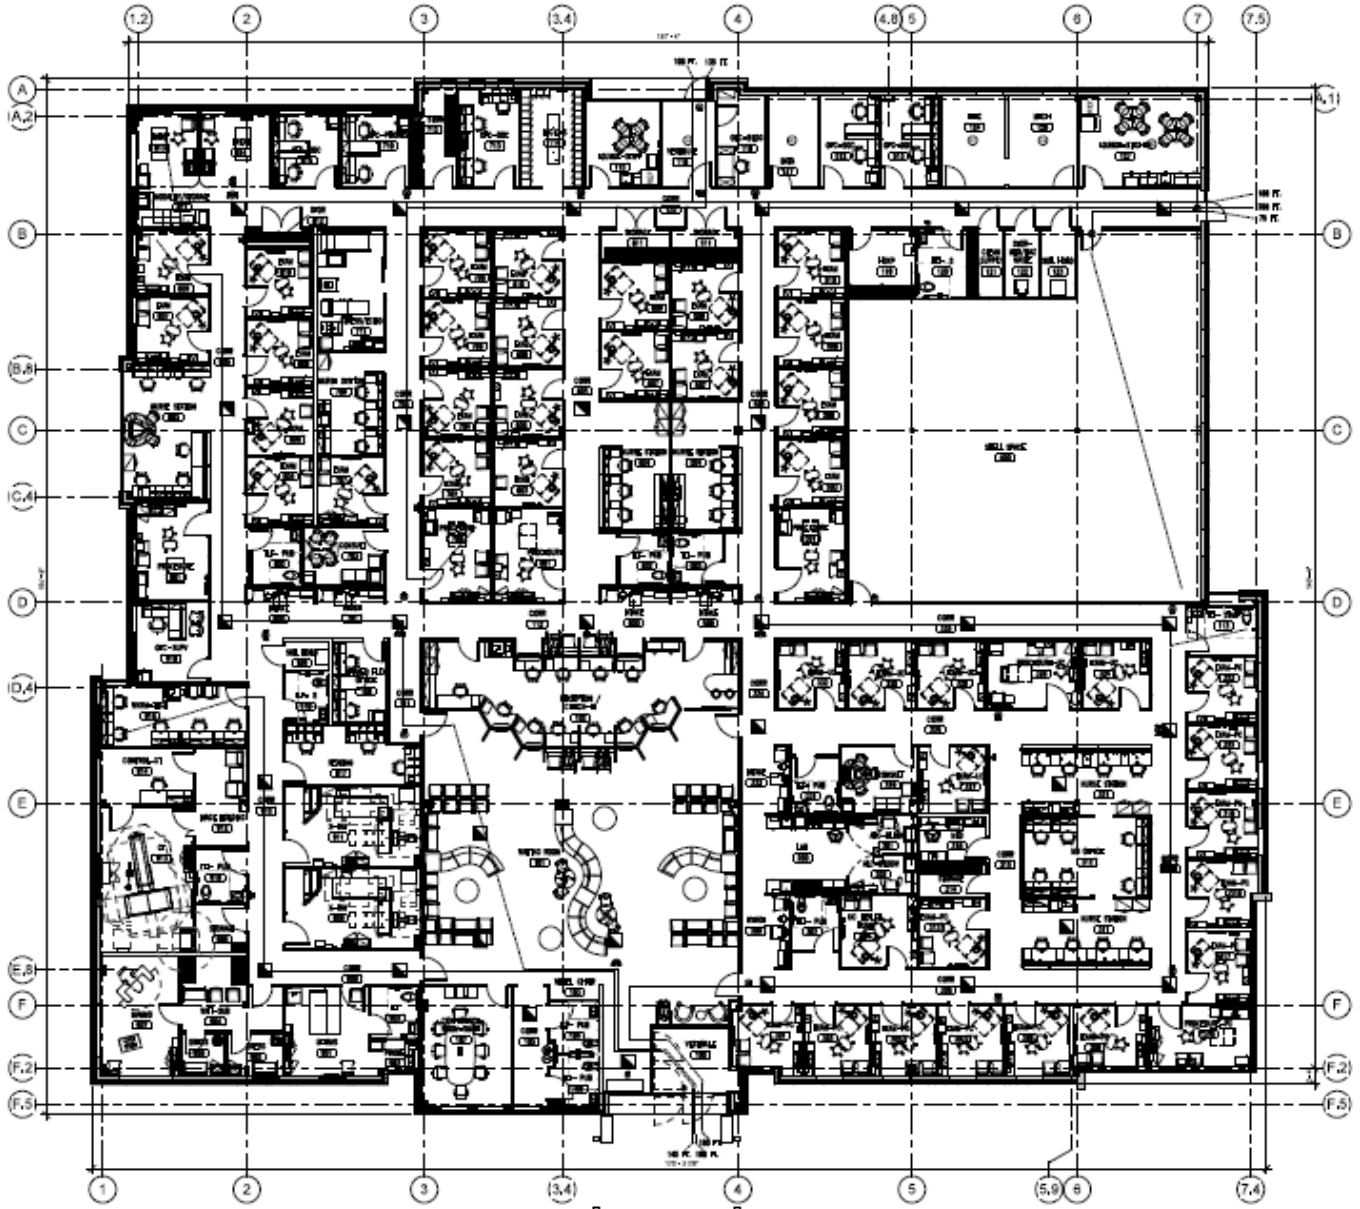

# Floor plan

1300 Innovation Parkway  
Greenwood, IN 46143

**± 24,385 sf**  
(divisible)

SEE A BRIGHTER WAY

Jones Lang LaSalle Brokerage, Inc., a licensed real estate broker