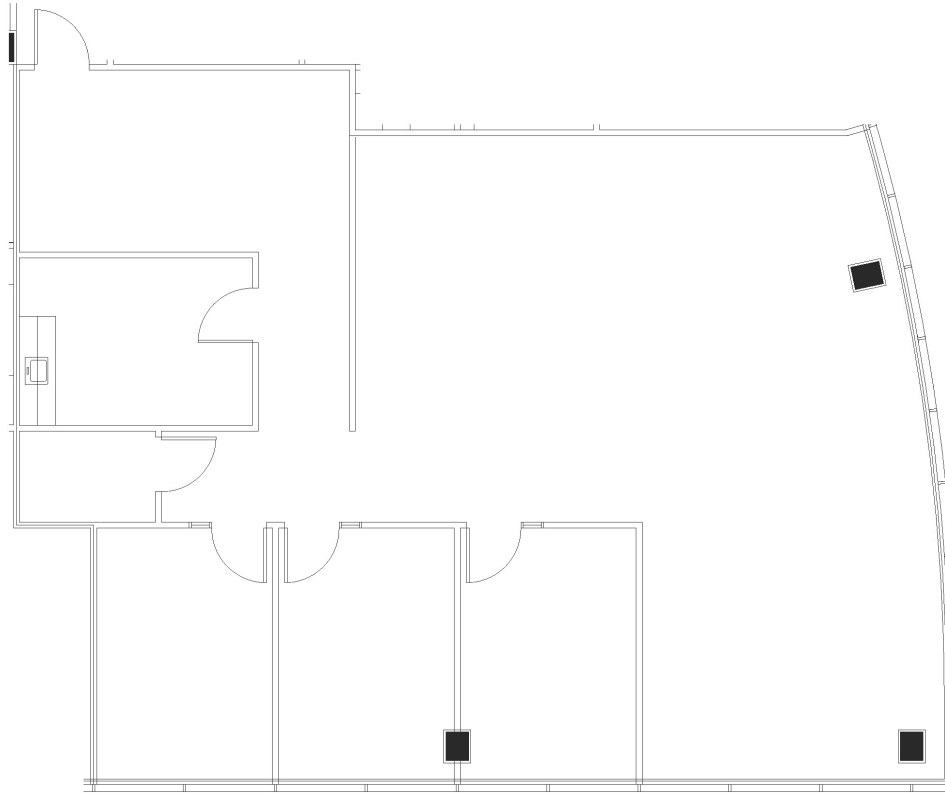

SUITE 545

2,125 RSF

FOR LEASING INFORMATION:

Matt Pruitt | Christian Canion | Harrison Biro
+1 713 425 5857