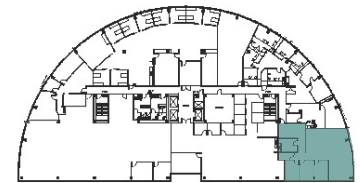

SUITE 545

2,125 RSF

FOR LEASING INFORMATION:

Matt Pruitt | Christian Canion | Harrison Biro
+1 713 425 5857