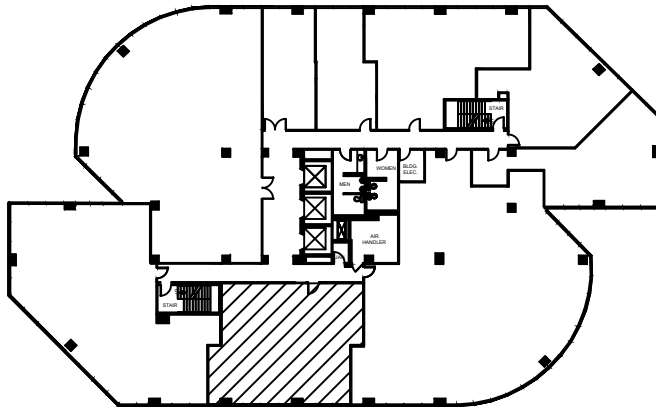

SUITE 480

1,568 RSF

ROOM SIZES ARE APPROXIMATE.

KEY PLAN
4TH FLOOR

THE INTERCHANGE

9101 LBJ FREEWAY
DALLAS, TX 75243

FOR LEASING INFORMATION:
JOHN MARTINI
469.855.9309
jjm@trivestments.com

DRAWbridge