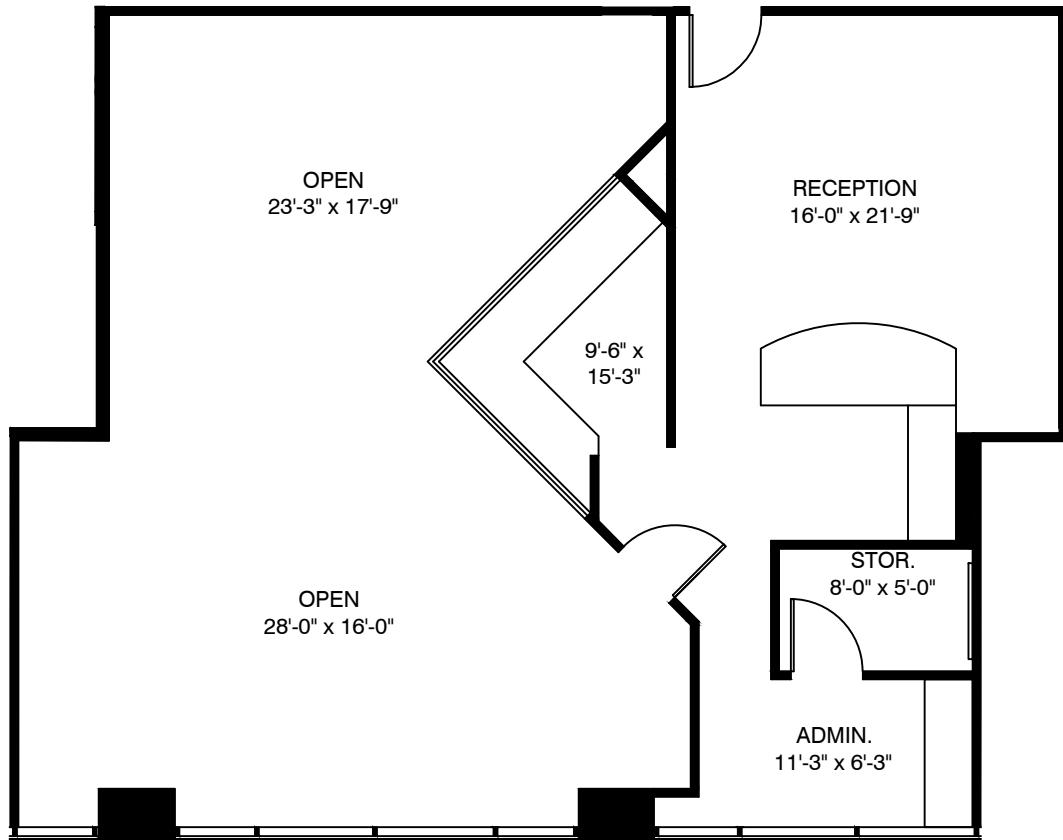

SUITE 480

1,568 RSF

ROOM SIZES ARE APPROXIMATE.

KEY PLAN
4TH FLOOR

THE INTERCHANGE

9101 LBJ FREEWAY
DALLAS, TX 75243

FOR LEASING INFORMATION:
JOHN MARTINI
469.855.9309
jjm@trivestments.com

DRAWbridge

11.19.24