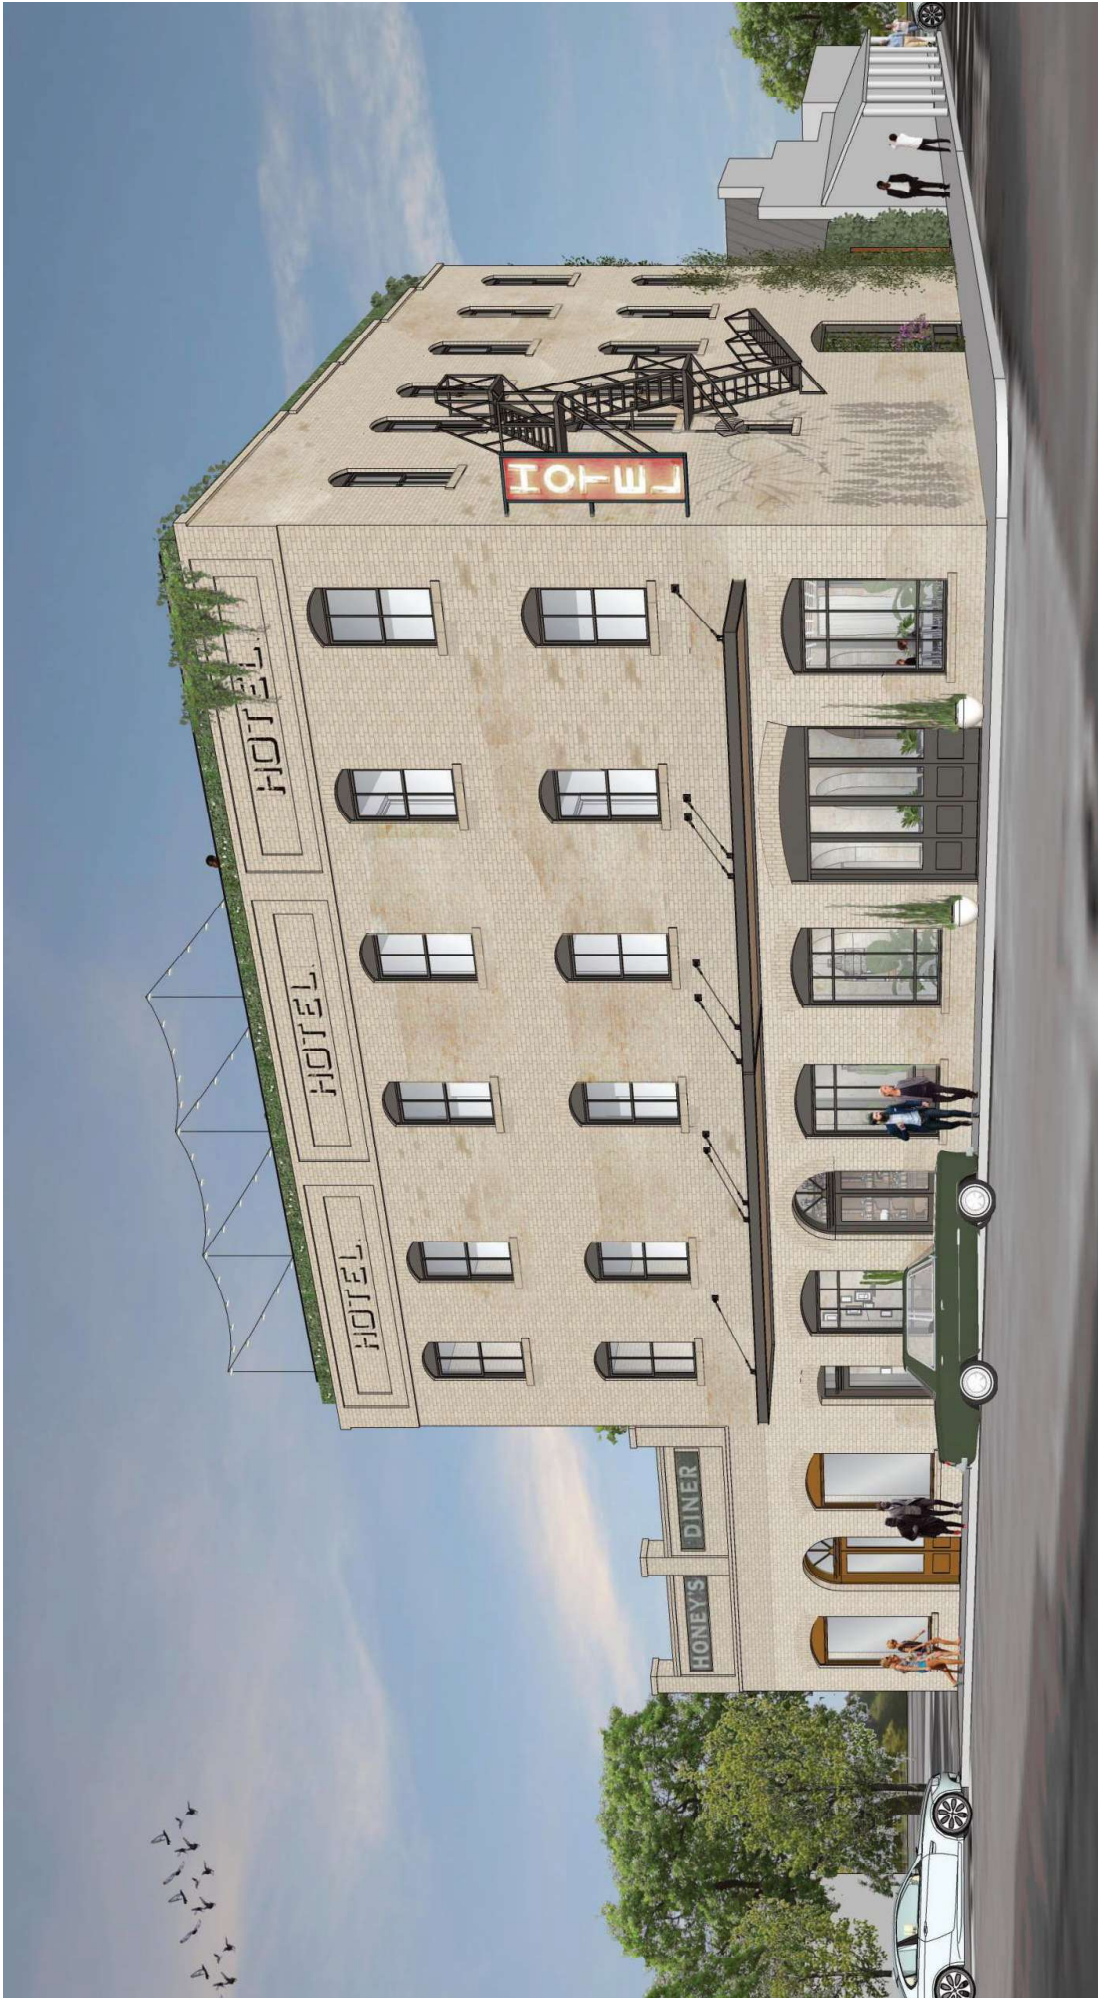

The One Smithville

NOLAN BELL
708 Rio Grande Austin, Texas 78701

The One Smithville
111 NE 2nd Street, Smithville TX 78701
512.338.4948 / INCLUDEARCHITECT.COM / 708 RIO GRANDE ST, AUSTIN, TEXAS 78701

NOLAN BELL
708 Rio Grande Austin, Texas 78701

The One Smithville
111 NE 2nd Street, Smithville TX 78701

512.335.4545 / INCLAN-ARCHITECT.COM / 708 RIO GRANDE ST, AUSTIN, TEXAS 78701

NOLAN BELL
708 Rio Grande Austin, Texas 78701

Exterior View

The One Smithville
111 NE 2nd Street, Smithville TX 78701
912.335.4343 / INCLUDEARCHITECT.COM / 708 RIO GRANDE ST, AUSTIN, TEXAS 78701

NOLAN BELL
708 Rio Grande Austin, Texas 78701

Alternate Color Scheme

The One Smithville
111 NE 2nd Street, Smithville TX 78701
512.335.4343 / INCLUDEARCHITECT.COM / 708 RIO GRANDE ST, AUSTIN, TEXAS 78701

NOLAN BELL
708 Rio Grande Austin, Texas 78701

Exterior View

The One Smithville
111 NE 2nd Street, Smithville TX 78701

912.335.4343 / INCLUDEARCHITECT.COM / 708 RIO GRANDE ST, AUSTIN, TEXAS 78701

NOLAN BELL
708 Rio Grande Austin, Texas 78701