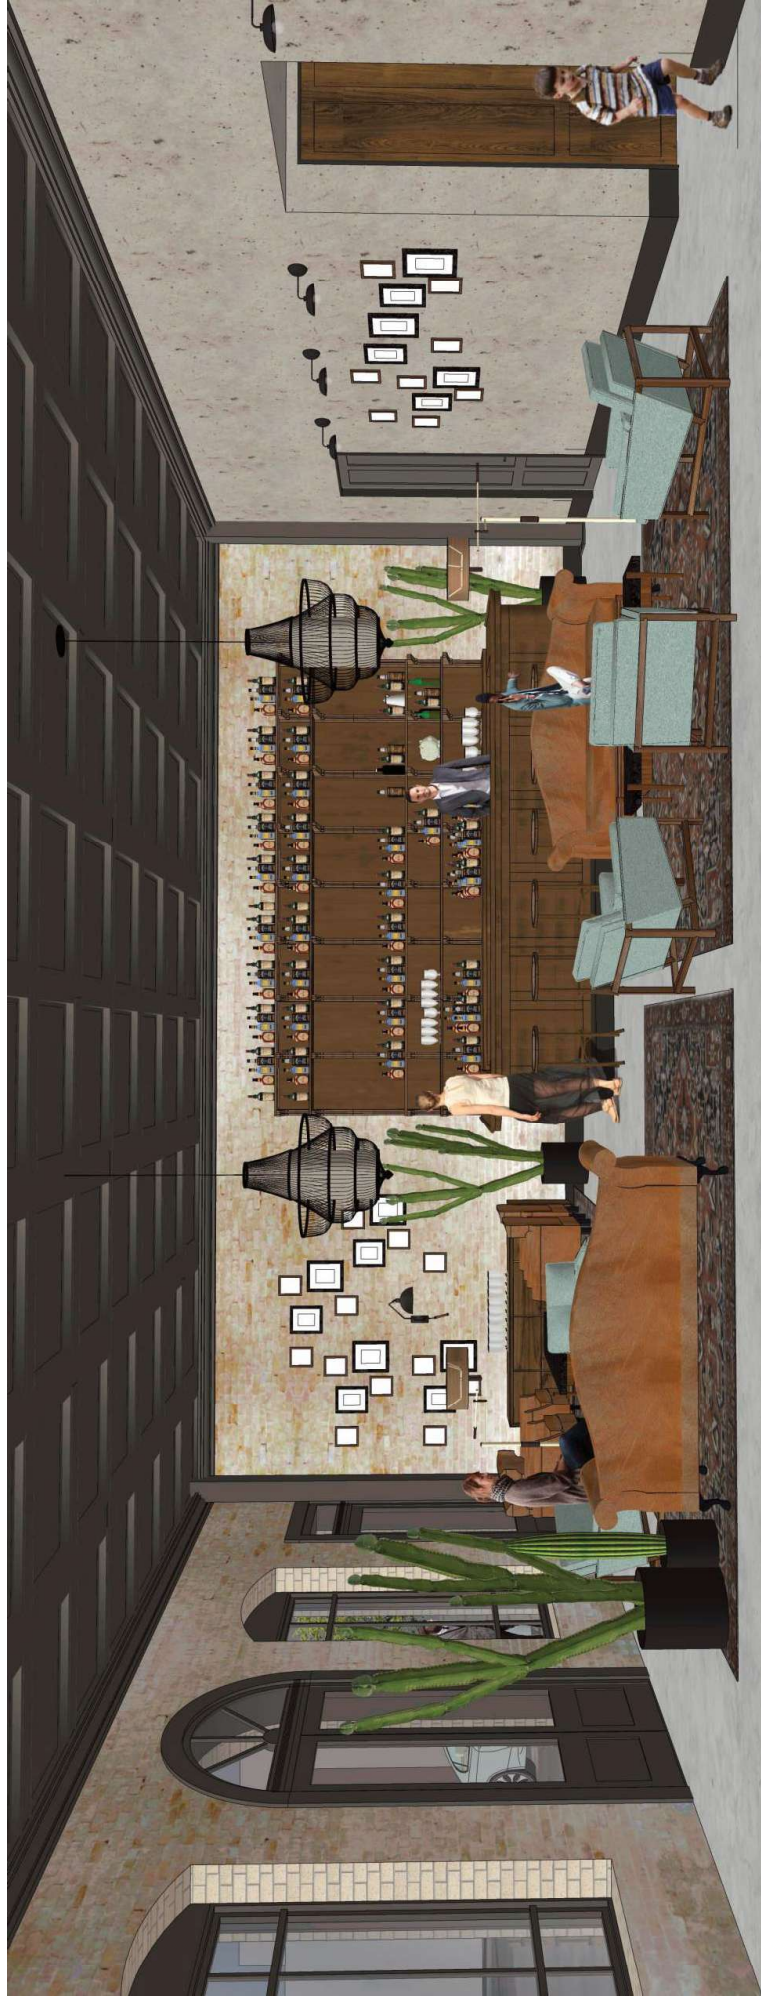

NOLAN BELL
708 Rio Grande Austin Texas 78701

The One Smithville
111 NE 2nd Street, Smithville TX 78701
512.335.4545 / INCLAN+ARCHITECT.COM / 708 RIO GRANDE ST, AUSTIN TEXAS 78701