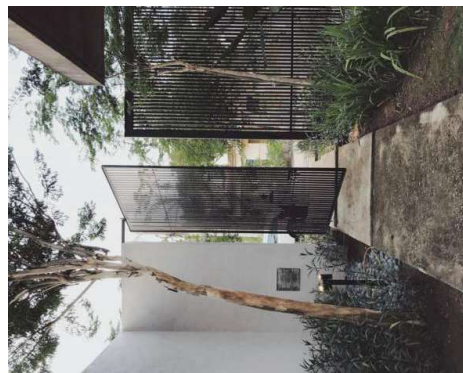

NOLAN BELL
708 Rio Grande Austin, Texas 78701

The One Smithville
111 NE 2nd Street, Smithville TX 78701