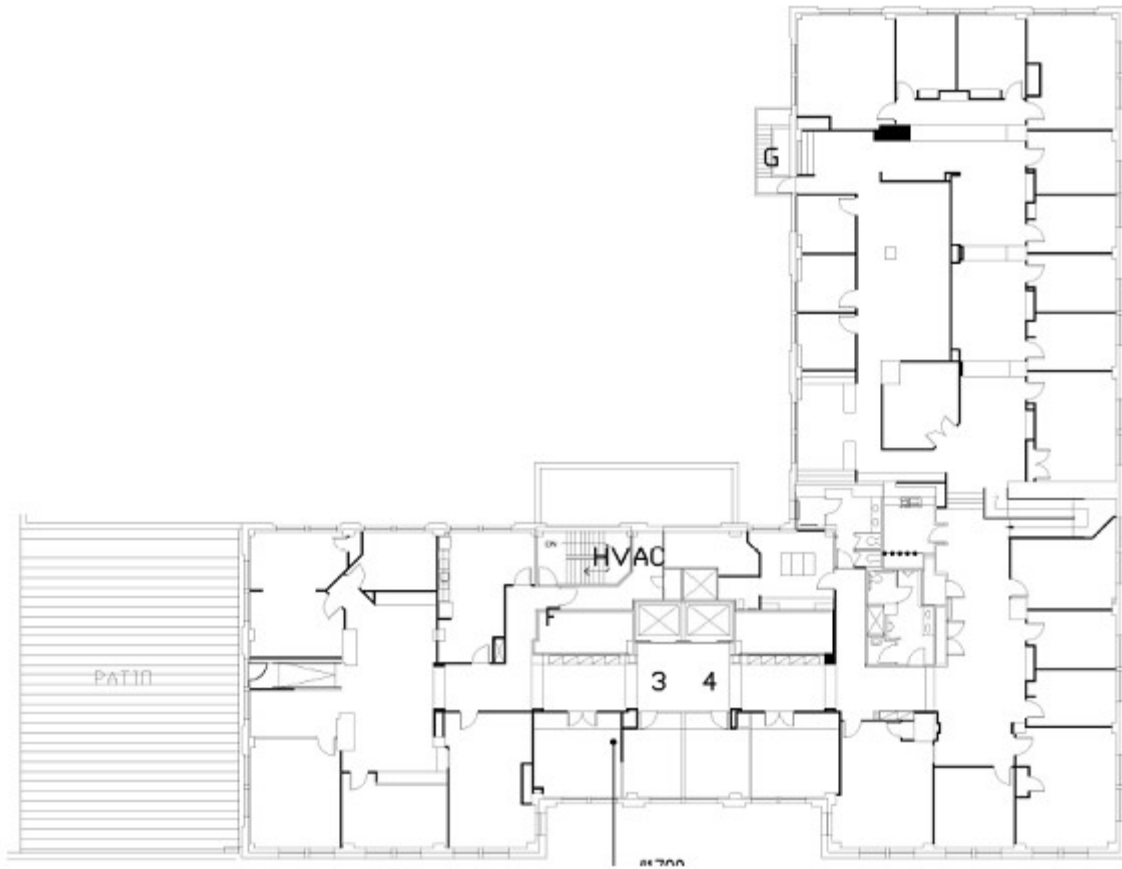

Esperson

Level 17 - Suite 1700 (13,893 RSF)

808 Travis, Houston, Texas 77002

cameron
MANAGEMENT

For leasing information:

Christine Gabriel 713.224.1663 x 284

Morris Chen 713.224.1663 x 256

leasing@cameronmanagement.com