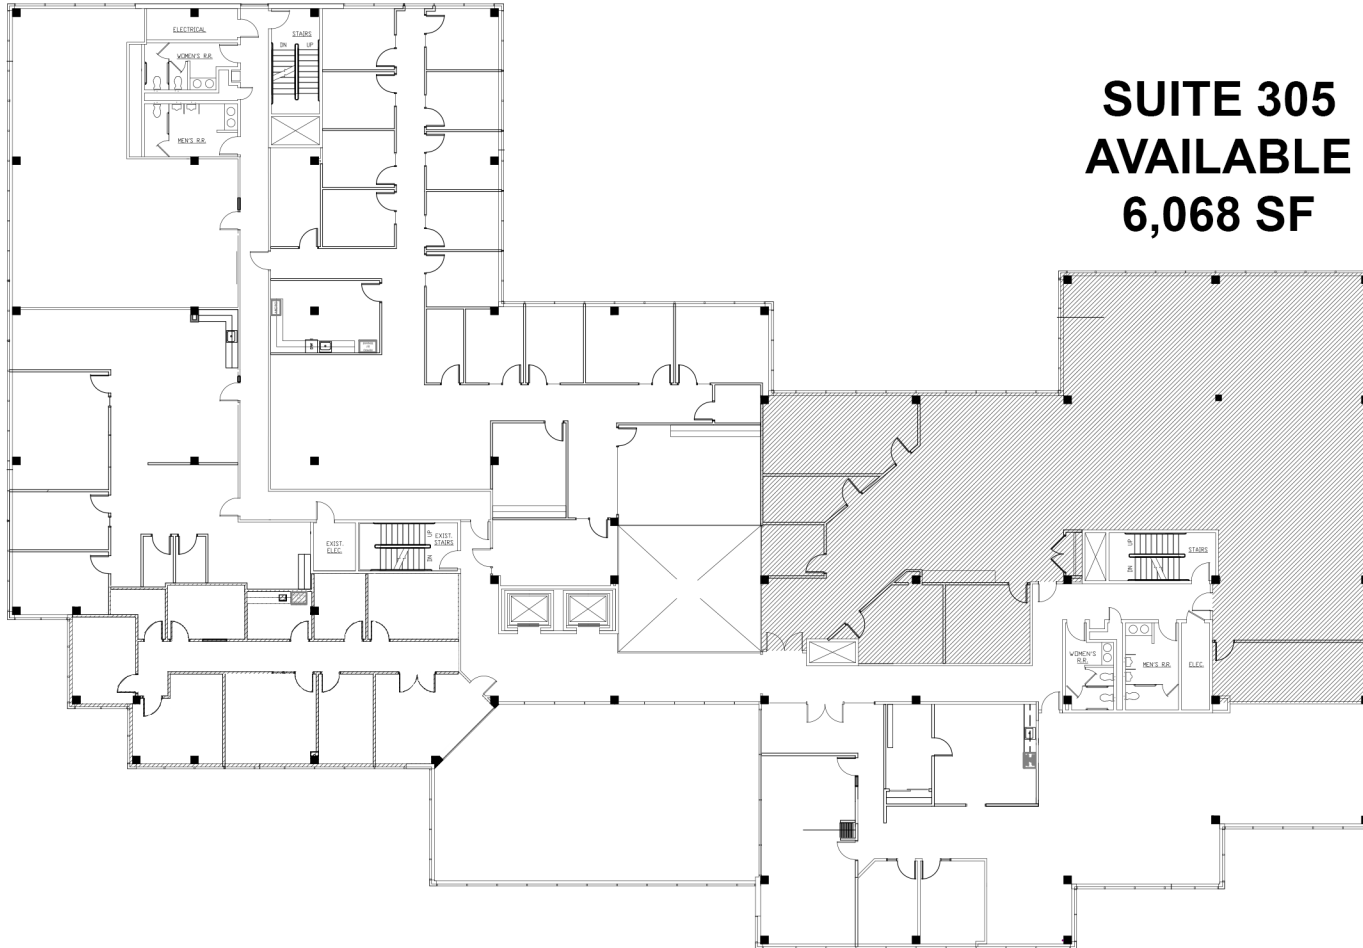

**SUITE 305
AVAILABLE
6,068 SF**

CASTLE CREEK IV

5875 CASTLE CREEK PARKWAY - 3RD FLOOR
INDIANAPOLIS, INDIANA 46250