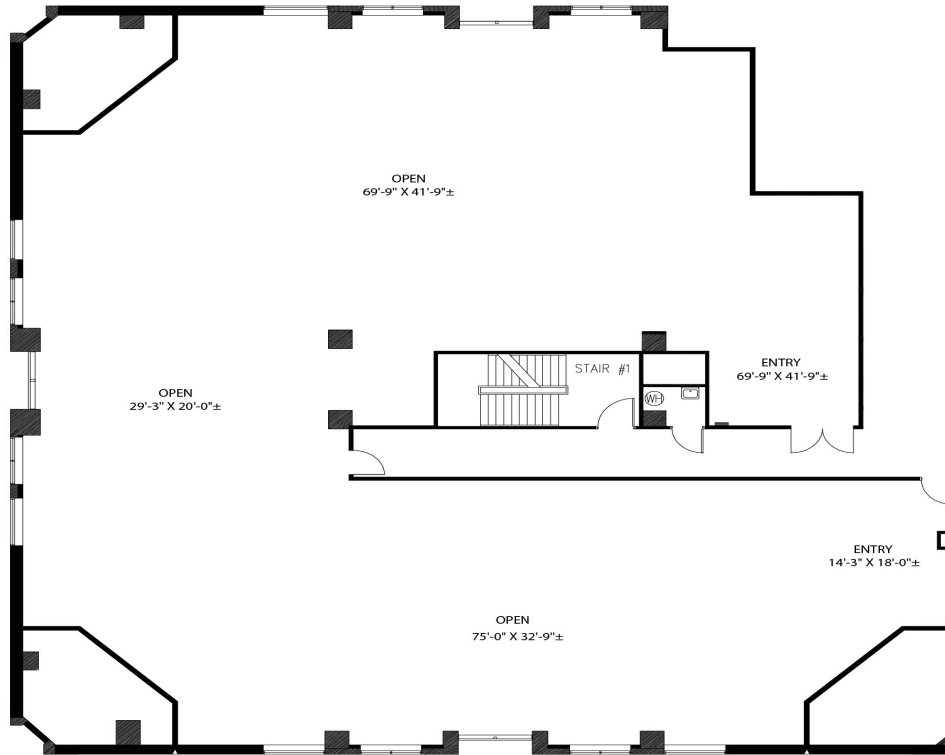

Suite 1150

11th Floor • 8,943 SF

KEY PLAN - 11TH FLOOR

Rodney Helm
Managing Director
+1 214 783 0605
rodney.helm@cushwake.com

Zach Bean
Executive Director
+1 214 770 2035
zach.bean@cushwake.com

Mary Frances Burnette
Senior Associate
+1 817 682 7330
maryfrances.burnette@cushwake.com