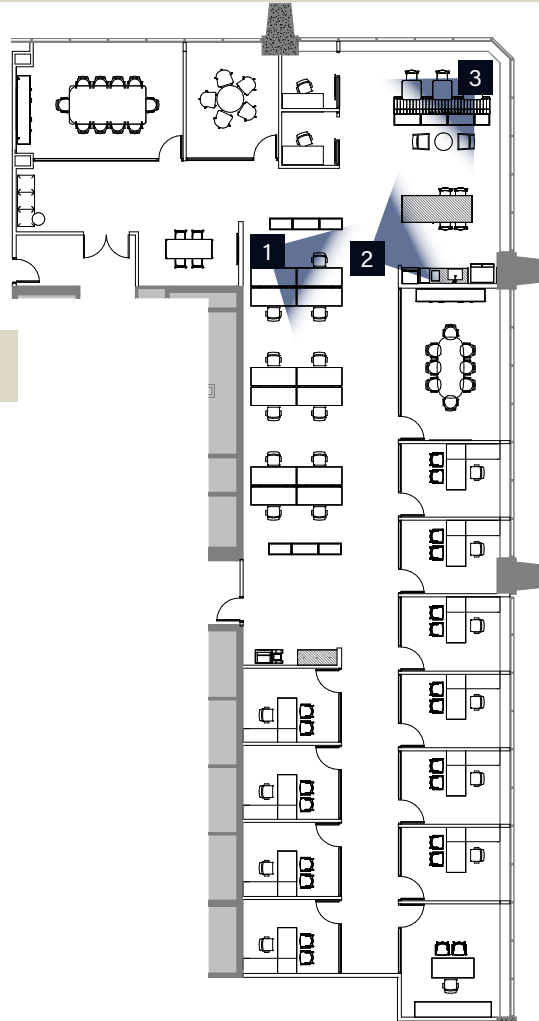

Suite 1110

SPEC SUITE

6,442 SF

VIDEO TOUR →

New common area amenities • Updated lobby

VIEW AMENITIES →

DOWNLOAD BROCHURE ↘

NEWMARK