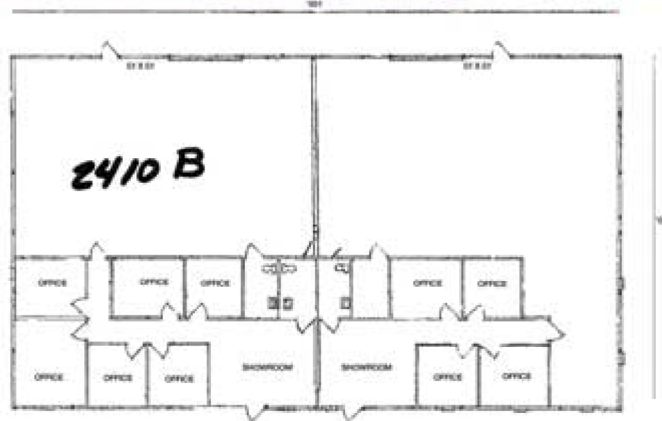

FLOORPLAN

2410-B Performance Parkway – Columbus, OH 43207

Contact:

Craig Arledge | office 614-732-4258 | craig@arledgeconstruction.com
| cell 614-425-2348 |