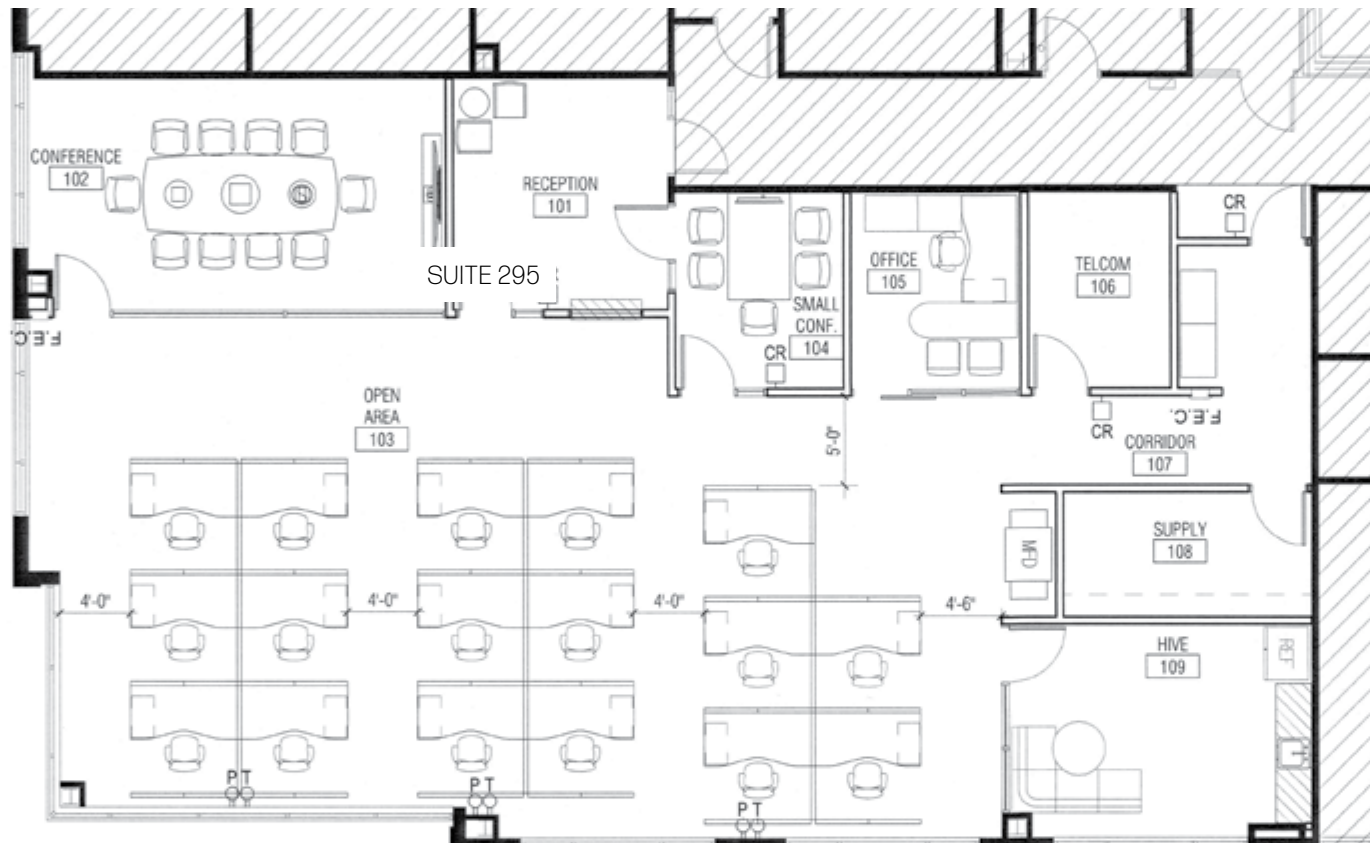

UNIVERSITY CORPORATE CENTER I

3501 QUADRANGLE BOULEVARD | ORLANDO, FL 32817

SUITE 295

3,241 SQUARE FEET

FOR MORE INFORMATION, CONTACT

Nathan Eissler
+1 407 982 8768
nathan.eissler@jll.com

Micah Strader
+1 407 982 8688
micah.strader@jll.com