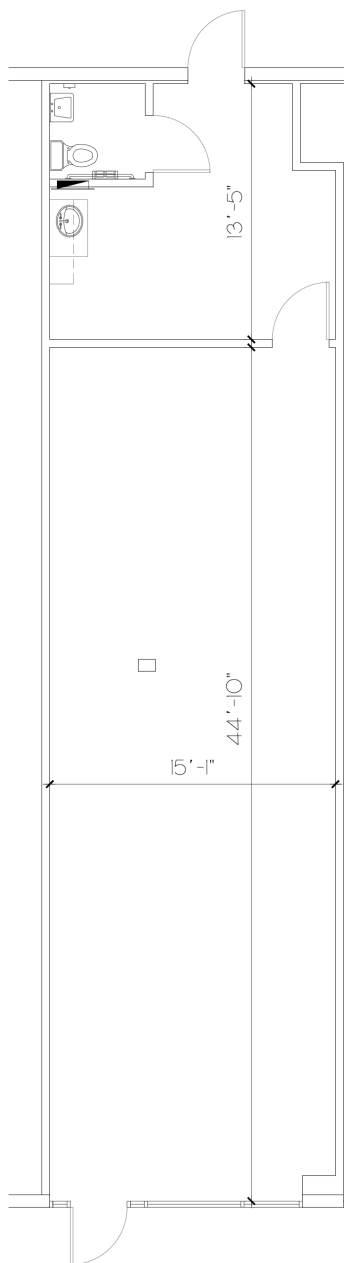

Ample parking

Bustling Plaza

Excellent Visibility

**For further
information**

Lisa Bailey, SIOR
Principal
+1 407 440 6645
lisa.bailey@avisonyoung.com

avisonyoung.com

Offering Summary

Building Size:	89,186± SF
Available SF:	890± SF, 2,303± SF, 5,800± SF
Lot Size:	9.03± Acres
Zoning:	CG-City of Casselberry
Market:	Orlando
Submarket:	Casselberry

avisonyoung.com

**For further
information**

Lisa Bailey, SIOR
Principal
+1 407 440 6645
lisa.bailey@avisonyoung.com

Floor Plans

Suite 213 | 2,303± SF

**For further
information**

Lisa Bailey, SIOR
Principal
+1 407 440 6645
lisa.bailey@avisonyoung.com

avisonyoung.com

Floor Plans

Suite 241 | 890± SF

**For further
information**

Lisa Bailey, SIOR
Principal
+1 407 440 6645
lisa.bailey@avisonyoung.com

avisonyoung.com