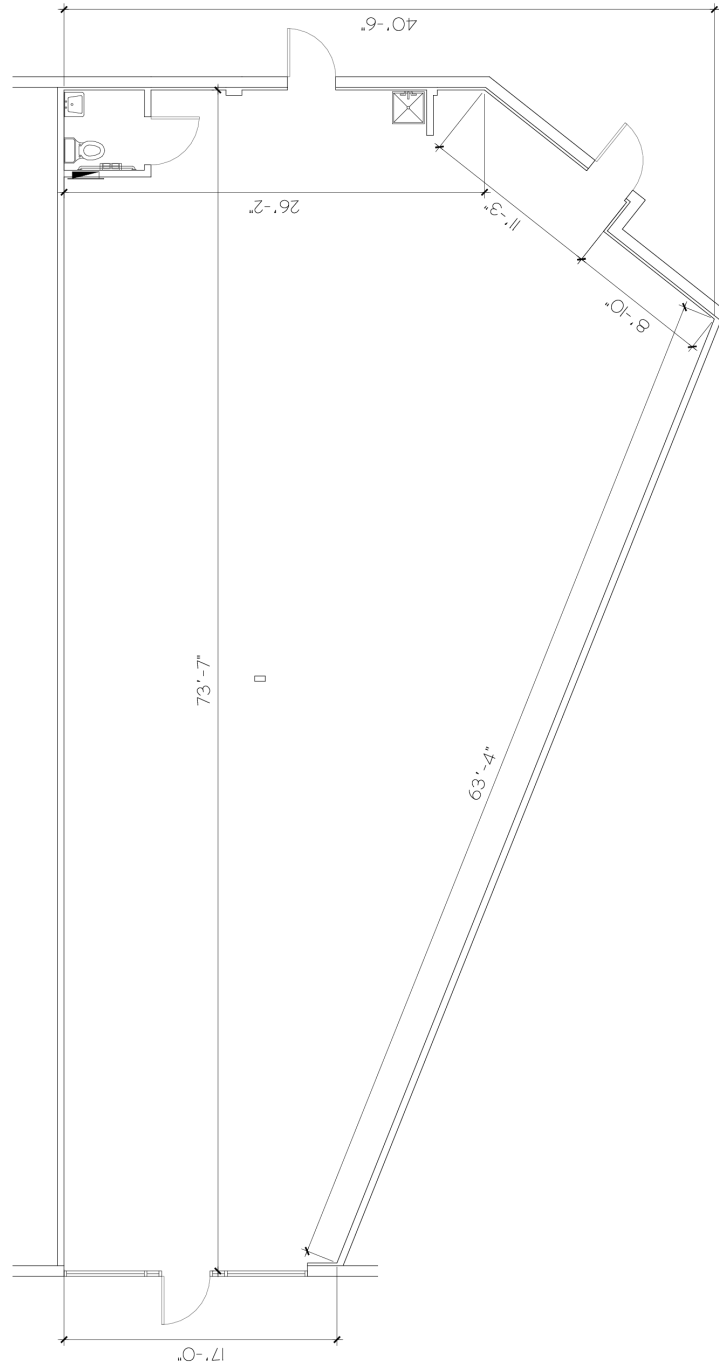

Ample parking

Bustling Plaza

Excellent Visibility

**For further
information**

Lisa Bailey, SIOR
Principal
+1 407 440 6645
lisa.bailey@avisonyoung.com

avisonyoung.com

Offering Summary

Building Size:	89,186± SF
Available SF:	890± SF, 2,303± SF, 5,800± SF
Lot Size:	9.03± Acres
Zoning:	CG-City of Casselberry
Market:	Orlando
Submarket:	Casselberry

avisonyoung.com

**For further
information**

Lisa Bailey, SIOR
Principal
+1 407 440 6645
lisa.bailey@avisonyoung.com

Floor Plans

Suite 213 | 2,303± SF

**For further
information**

Lisa Bailey, SIOR
Principal
+1 407 440 6645
lisa.bailey@avisonyoung.com

avisonyoung.com

Floor Plans

Suite 241 | 890± SF

**For further
information**

Lisa Bailey, SIOR
Principal
+1 407 440 6645
lisa.bailey@avisonyoung.com

avisonyoung.com