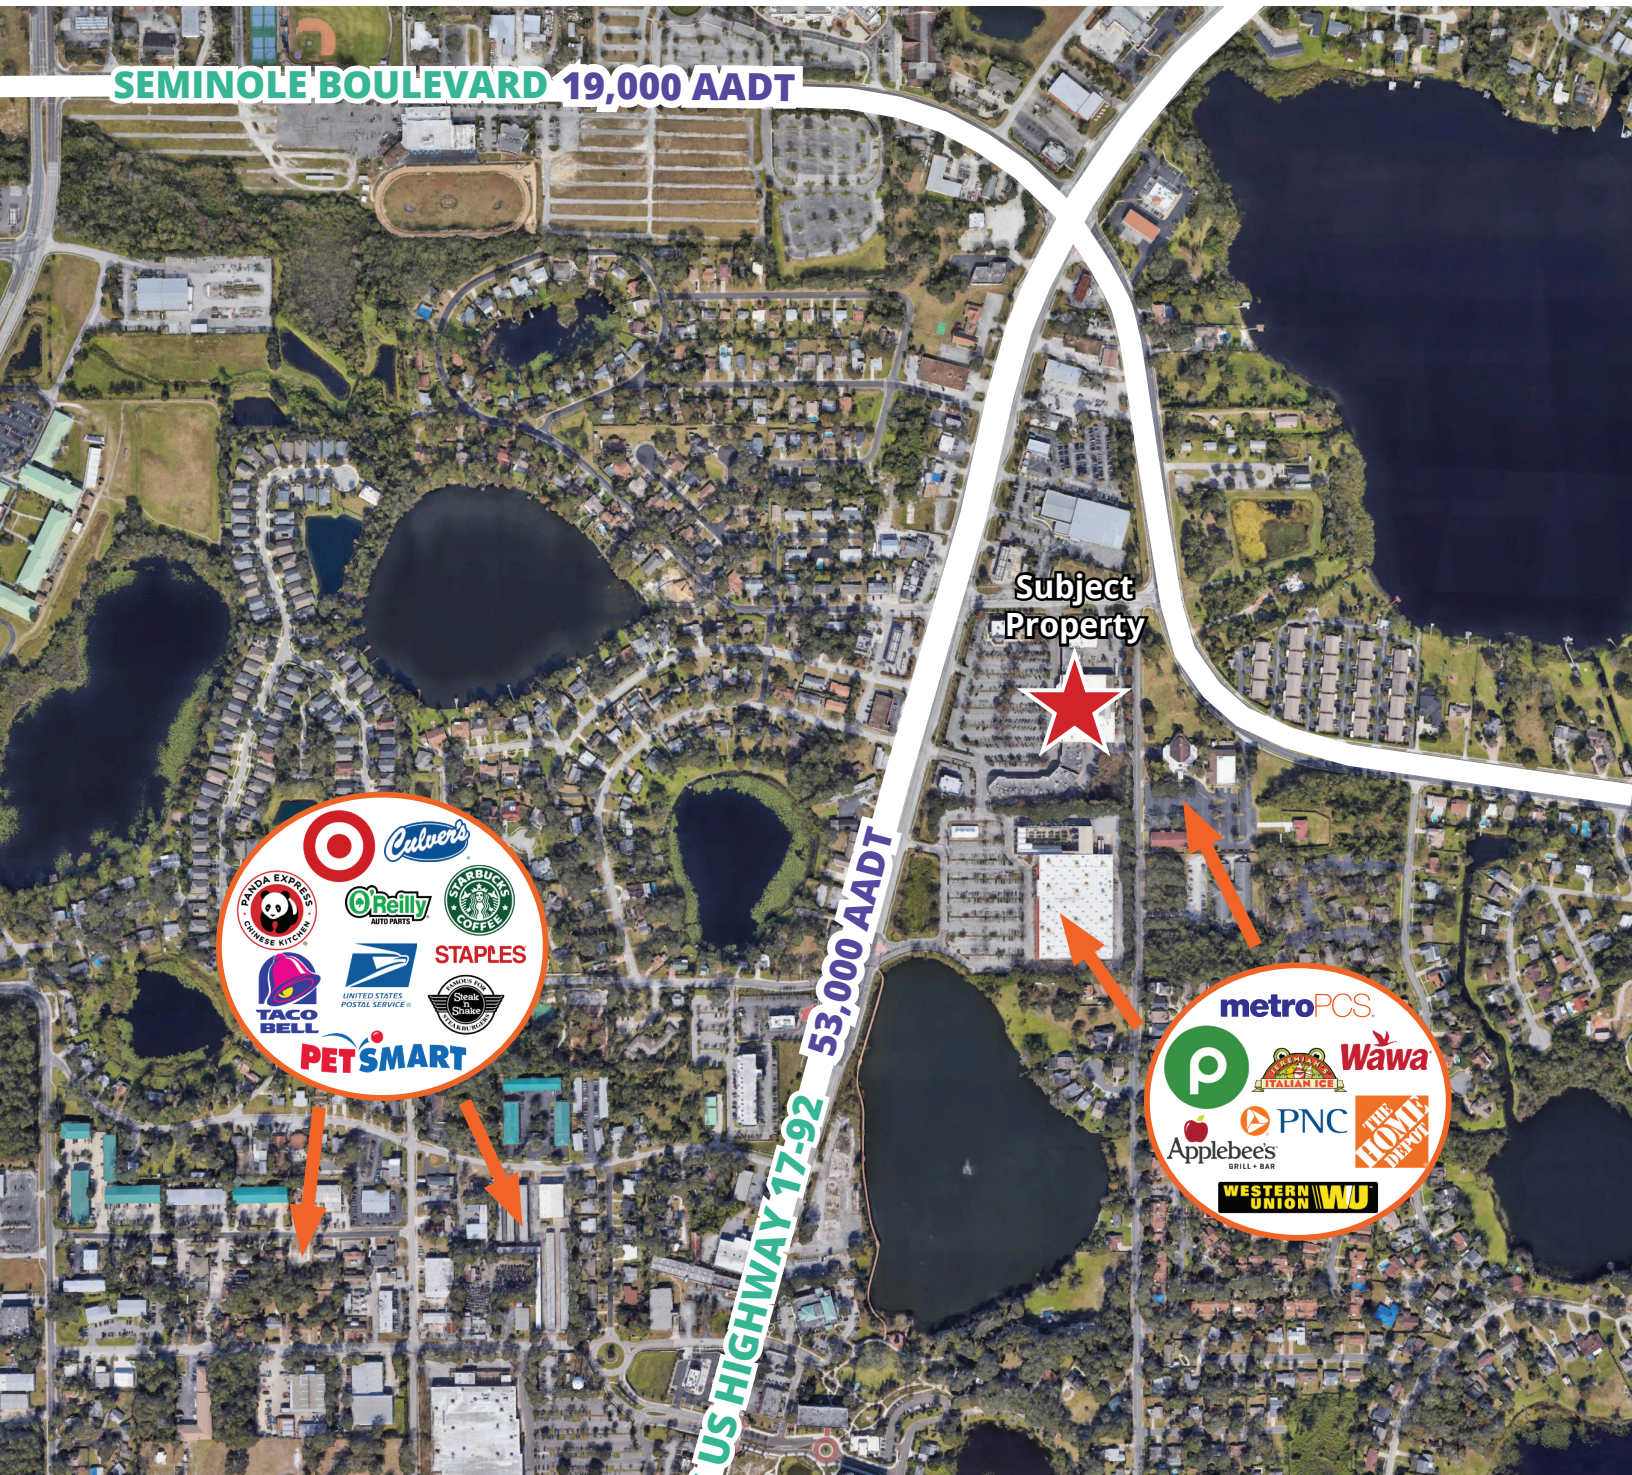

Casselberry Collection

Property Description

Casselberry Collection is a Publix Anchored neighborhood center in a thriving luxury community in Seminole County. Conveniently located just minutes from one of the most traveled intersections in Florida recording 53,000± motorists daily.

Ample parking

Bustling Plaza

Excellent Visibility

**For further
information**

Lisa Bailey, SIOR
Principal
+1 407 440 6645
lisa.bailey@avisonyoung.com

avisonyoung.com

Offering Summary

Building Size:	89,186± SF
Available SF:	890± SF, 2,303± SF, 5,800± SF
Lot Size:	9.03± Acres
Zoning:	CG-City of Casselberry
Market:	Orlando
Submarket:	Casselberry

Property Highlights

- Join Publix, Rent-A-Center, Hair Cuttery, and Coast Dental
- Offers maximum exposure on US Highway 17-92, one of the most traveled roads in Florida with over 53,000 cars per day
- Located in a densely populated area, boasting a 3 mile radius population of 88,584
- Excellent visibility and traffic at this prominent shopping center
- Estimated Operating Expenses: \$7.69 PSF

**For further
information**

Lisa Bailey, SIOR
Principal
+1 407 440 6645
lisa.bailey@avisonyoung.com

avisonyoung.com

Location Map – Casselberry Collection

**For further
information**

Lisa Bailey, SIOR
Principal
+1 407 440 6645
lisa.bailey@avisonyoung.com