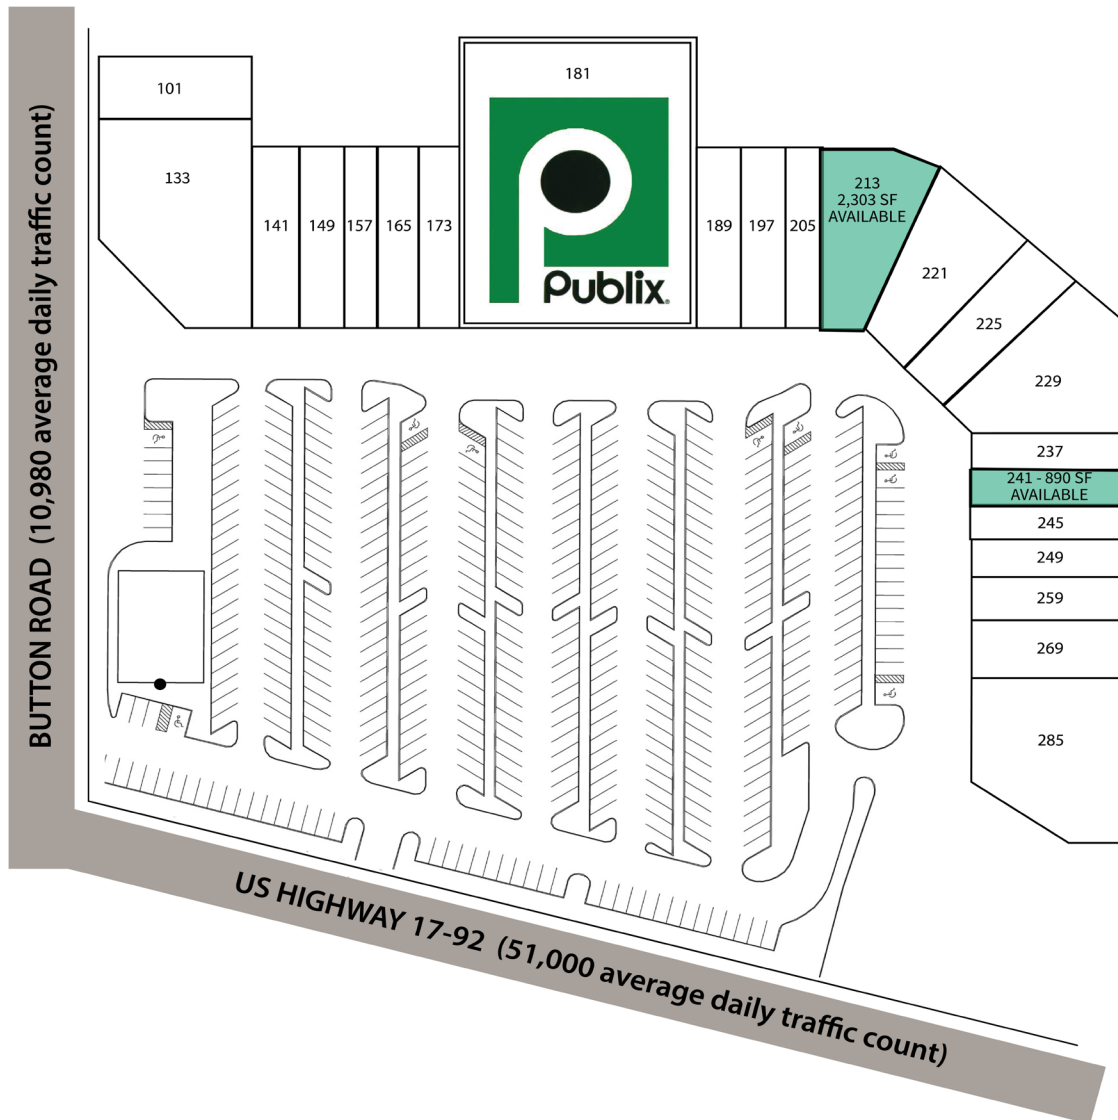

Ample parking

Bustling Plaza

Excellent Visibility

**For further
information**

Lisa Bailey, SIOR
Principal
+1 407 440 6645
lisa.bailey@avisonyoung.com

avisonyoung.com

Offering Summary

Building Size:	89,186± SF
Available SF:	890± SF, 2,303± SF, 5,800± SF
Lot Size:	9.03± Acres
Zoning:	CG-City of Casselberry
Market:	Orlando
Submarket:	Casselberry

avisonyoung.com

**For further
information**

Lisa Bailey, SIOR
Principal
+1 407 440 6645
lisa.bailey@avisonyoung.com

Floor Plans

Suite 213 | 2,303± SF

**For further
information**

Lisa Bailey, SIOR
Principal
+1 407 440 6645
lisa.bailey@avisonyoung.com