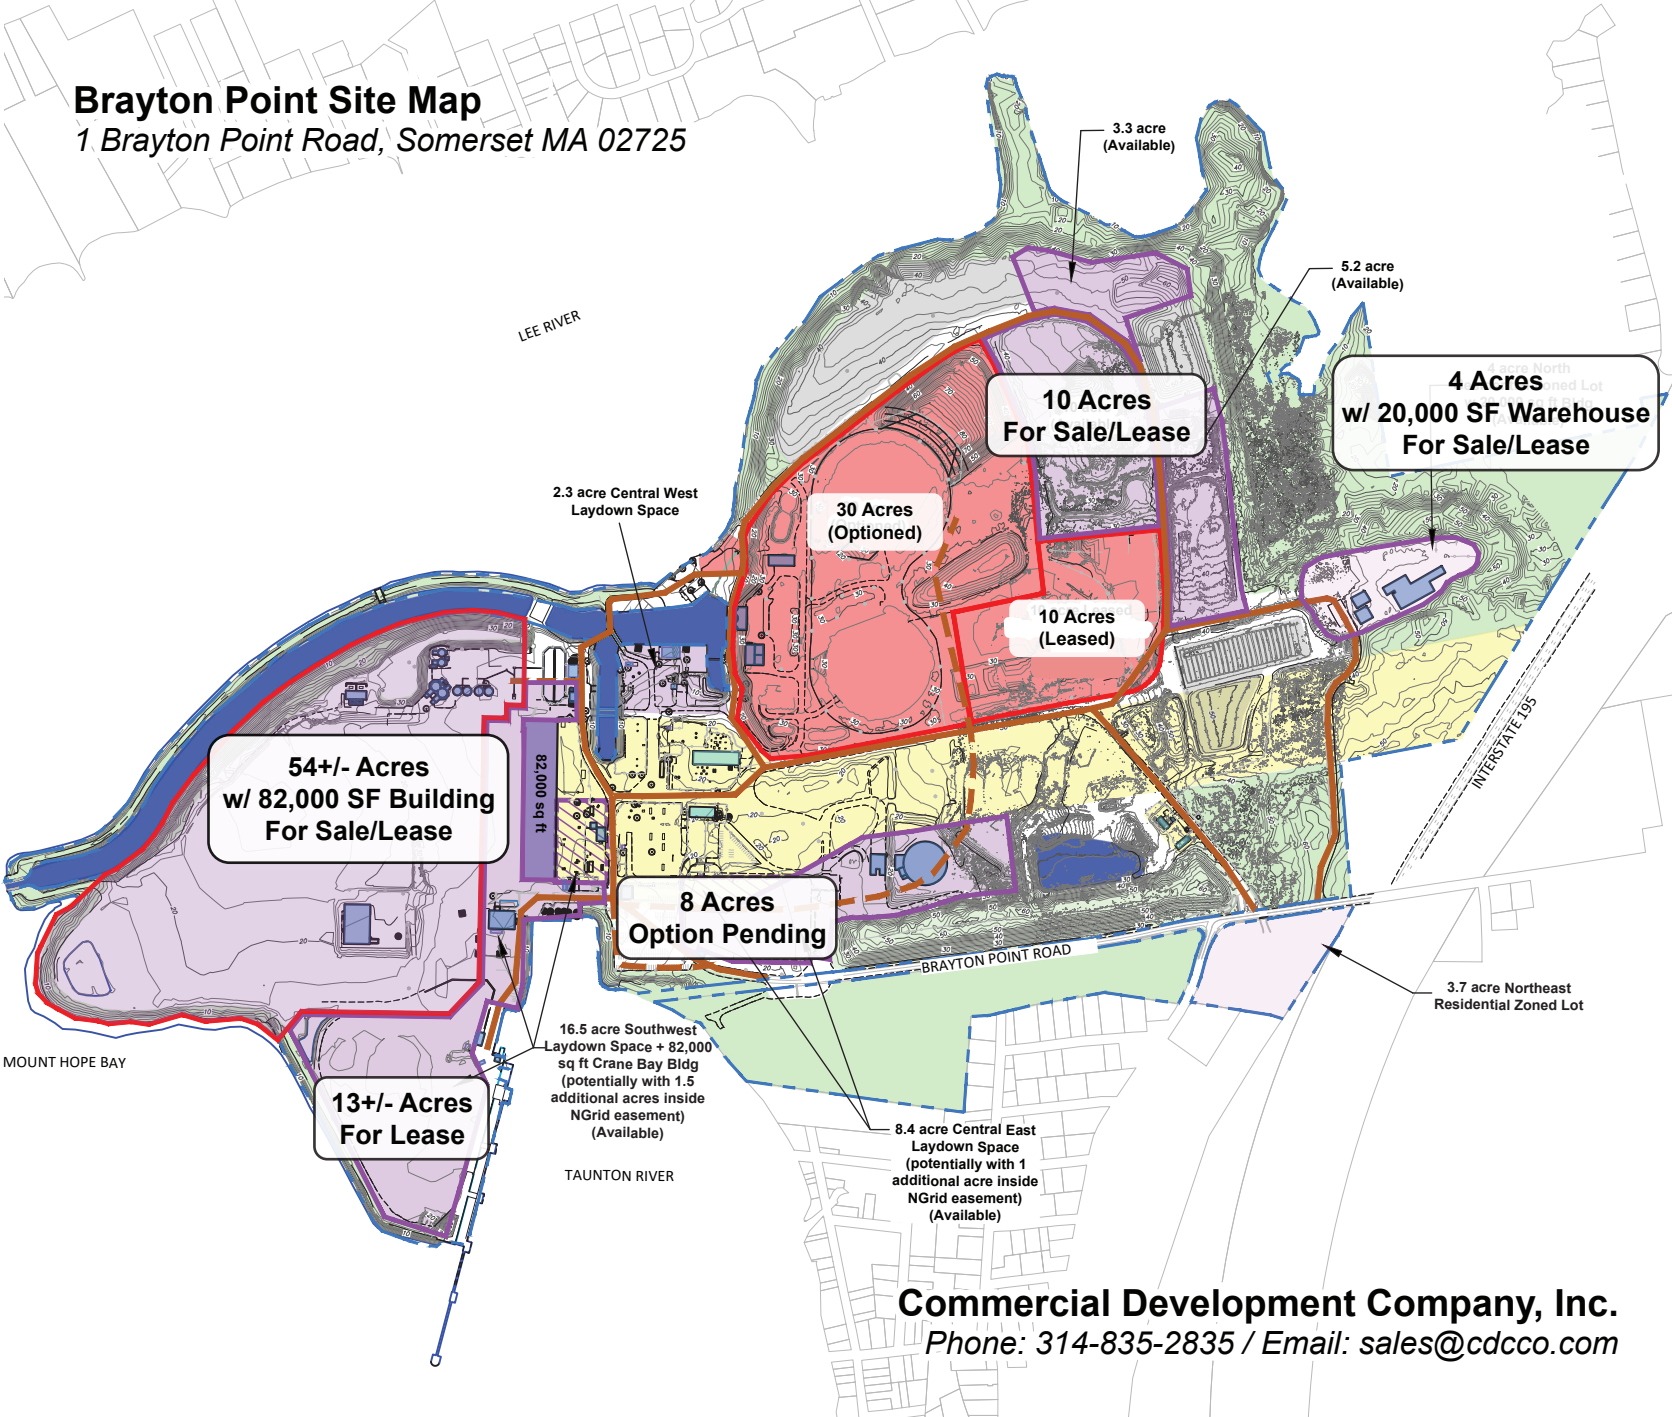

# Brayton Point Site Map

1 Brayton Point Road, Somerset MA 02725

**Commercial Development Company, Inc.**

Phone: 314-835-2835 / Email: [sales@cdcco.com](mailto:sales@cdcco.com)