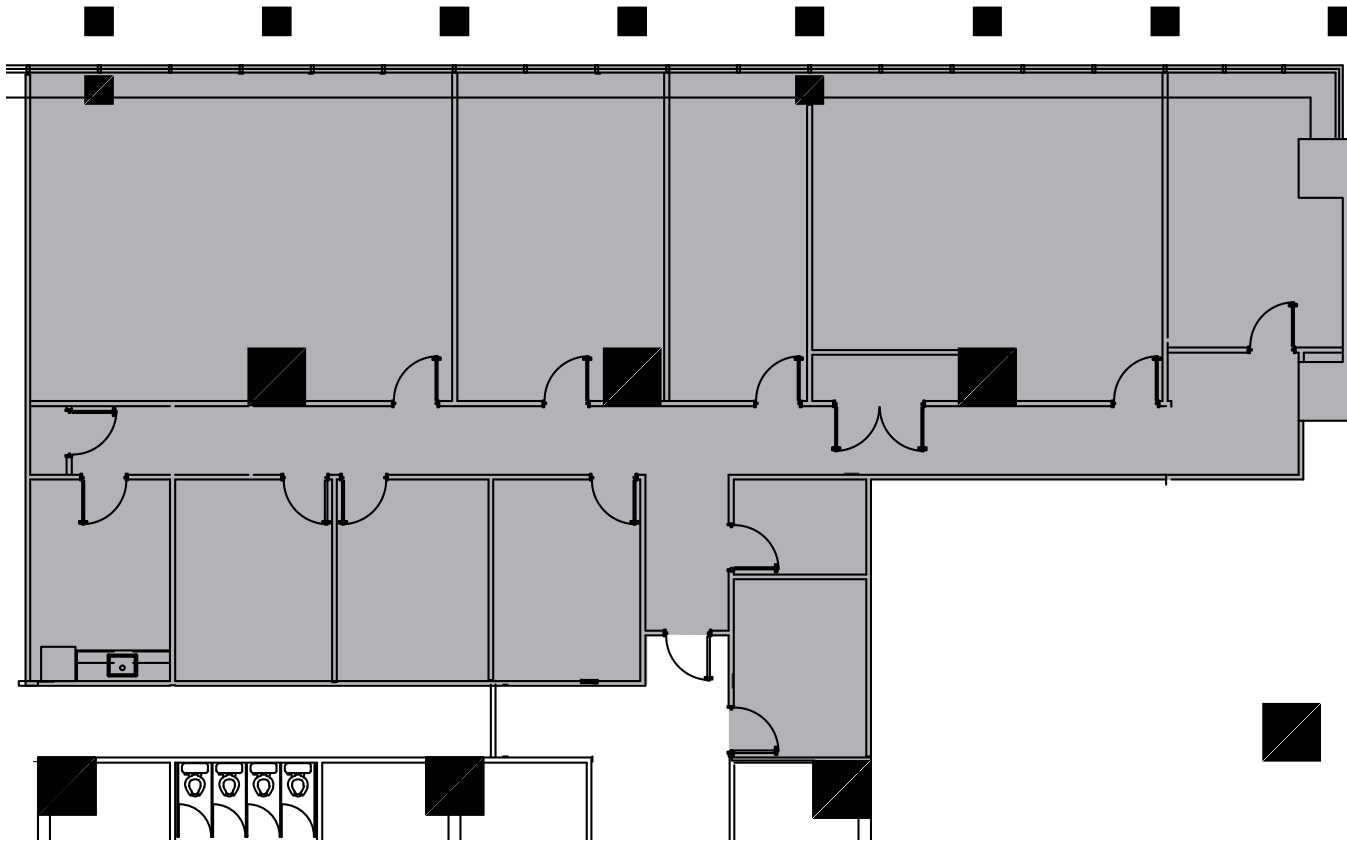

7TH FLOOR - 4,304 SQ. FT.

VIEW SPACE ON VTS

Pearl River | NY

WWW.BLUEHILLPLAZA.COM

 SCALE: N.T.S.

JAMES B. TULLY
Executive Vice President
+1 201 712 5804
james.tully@cbre.com

JON MEISEL
Senior Vice President
+1 732 509 2843
jon.meisel@cbre.com