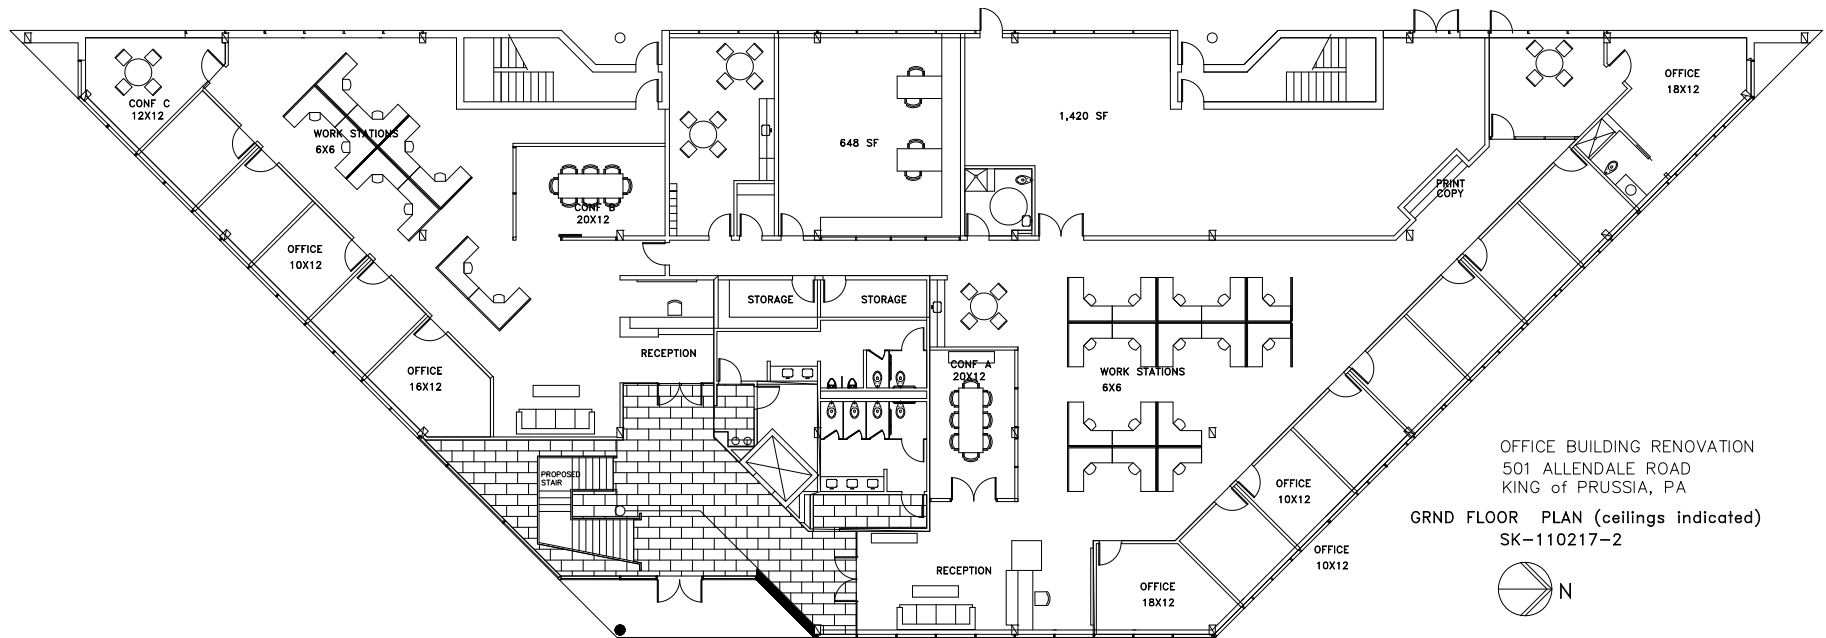

501 Allendale Road, King of Prussia, PA 19406

First Floor

±4,000 SF to ±13,000 SF