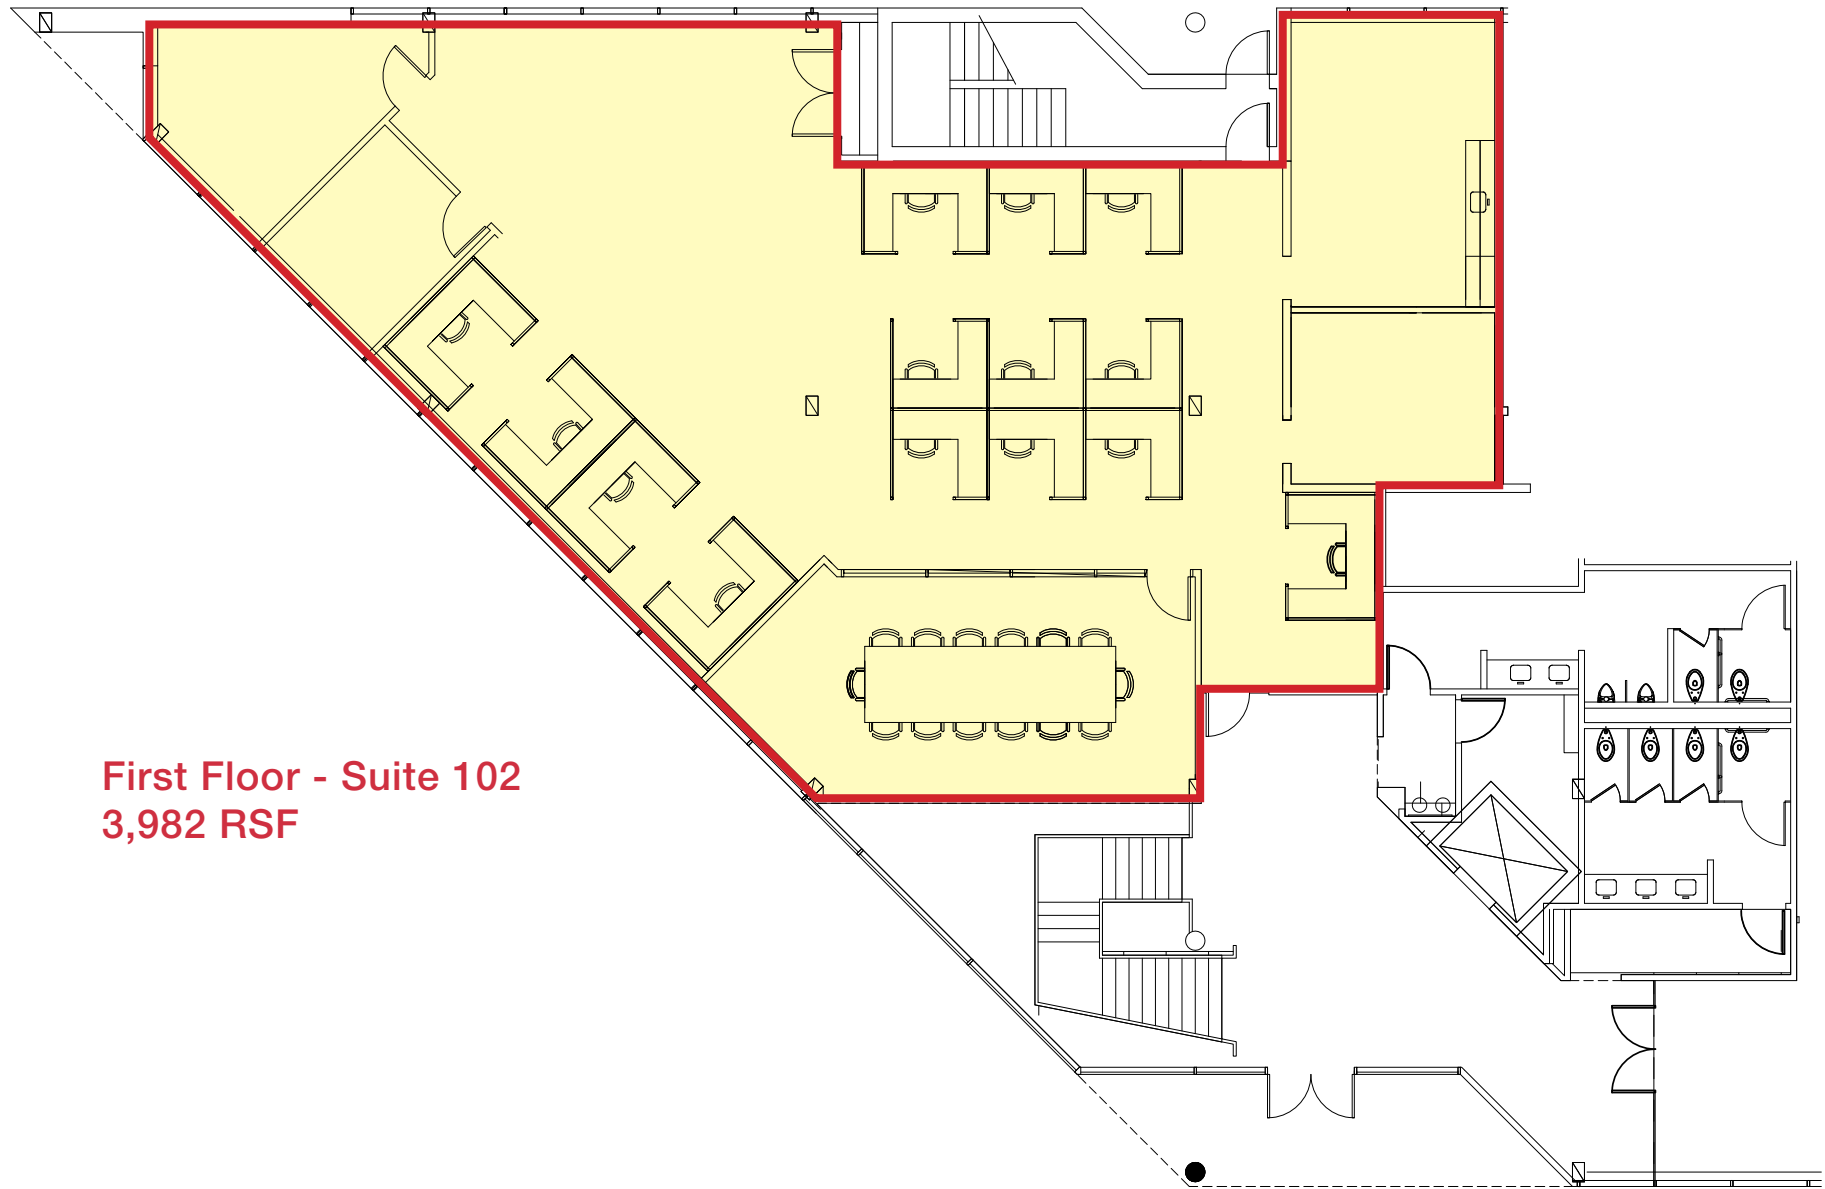

## Available Space

- 1st floor  
±4,000 SF to ±13,000 SF
- 2nd floor  
±1,900 SF

## Space Highlights

- Entrance directly off lobby
- Kitchenette
- Large conference room
- Open ceiling

# 501 Allendale Road, King of Prussia, PA 19406

**First Floor - Suite 102**  
**3,982 RSF**

## First Floor

±4,000 SF to ±13,000 SF