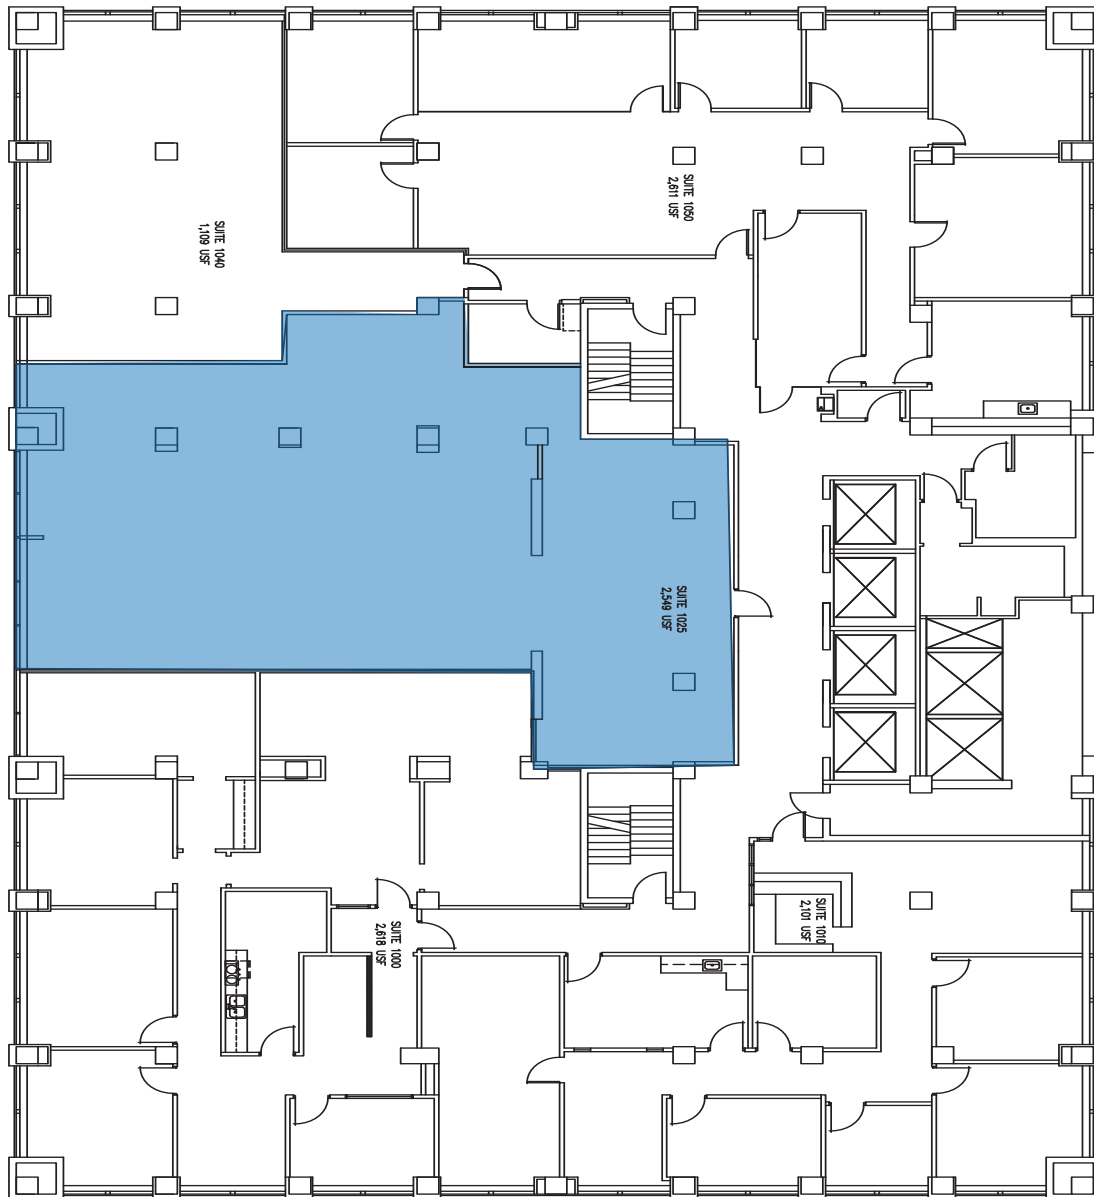

Suite 1025

2,549 USF

Call Henry Johnston or Matt Ralls at **405.842.0100**

hjohnston@wiginprop.com | mralls@wiginprop.com | wiginprop.com