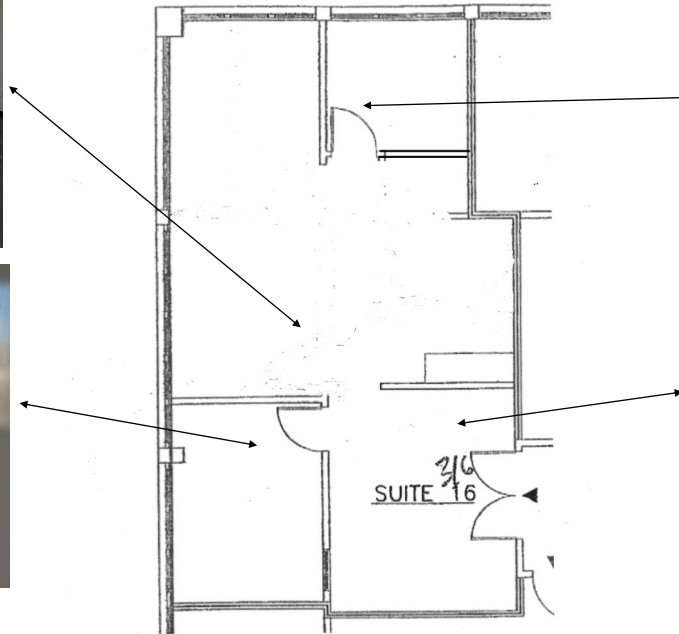

545 Concord Ave

Open office, office, and conference room.
Extensive window line. Lots of natural light.
Layout could be reconfigured for a 5+ year lease.

Patrick Verbeke | KW Commercial | KW Boston NW | Cambridge, MA
617-230-3638 | Patrick@ValtiRealEstate.com | ValtiCommercial.com