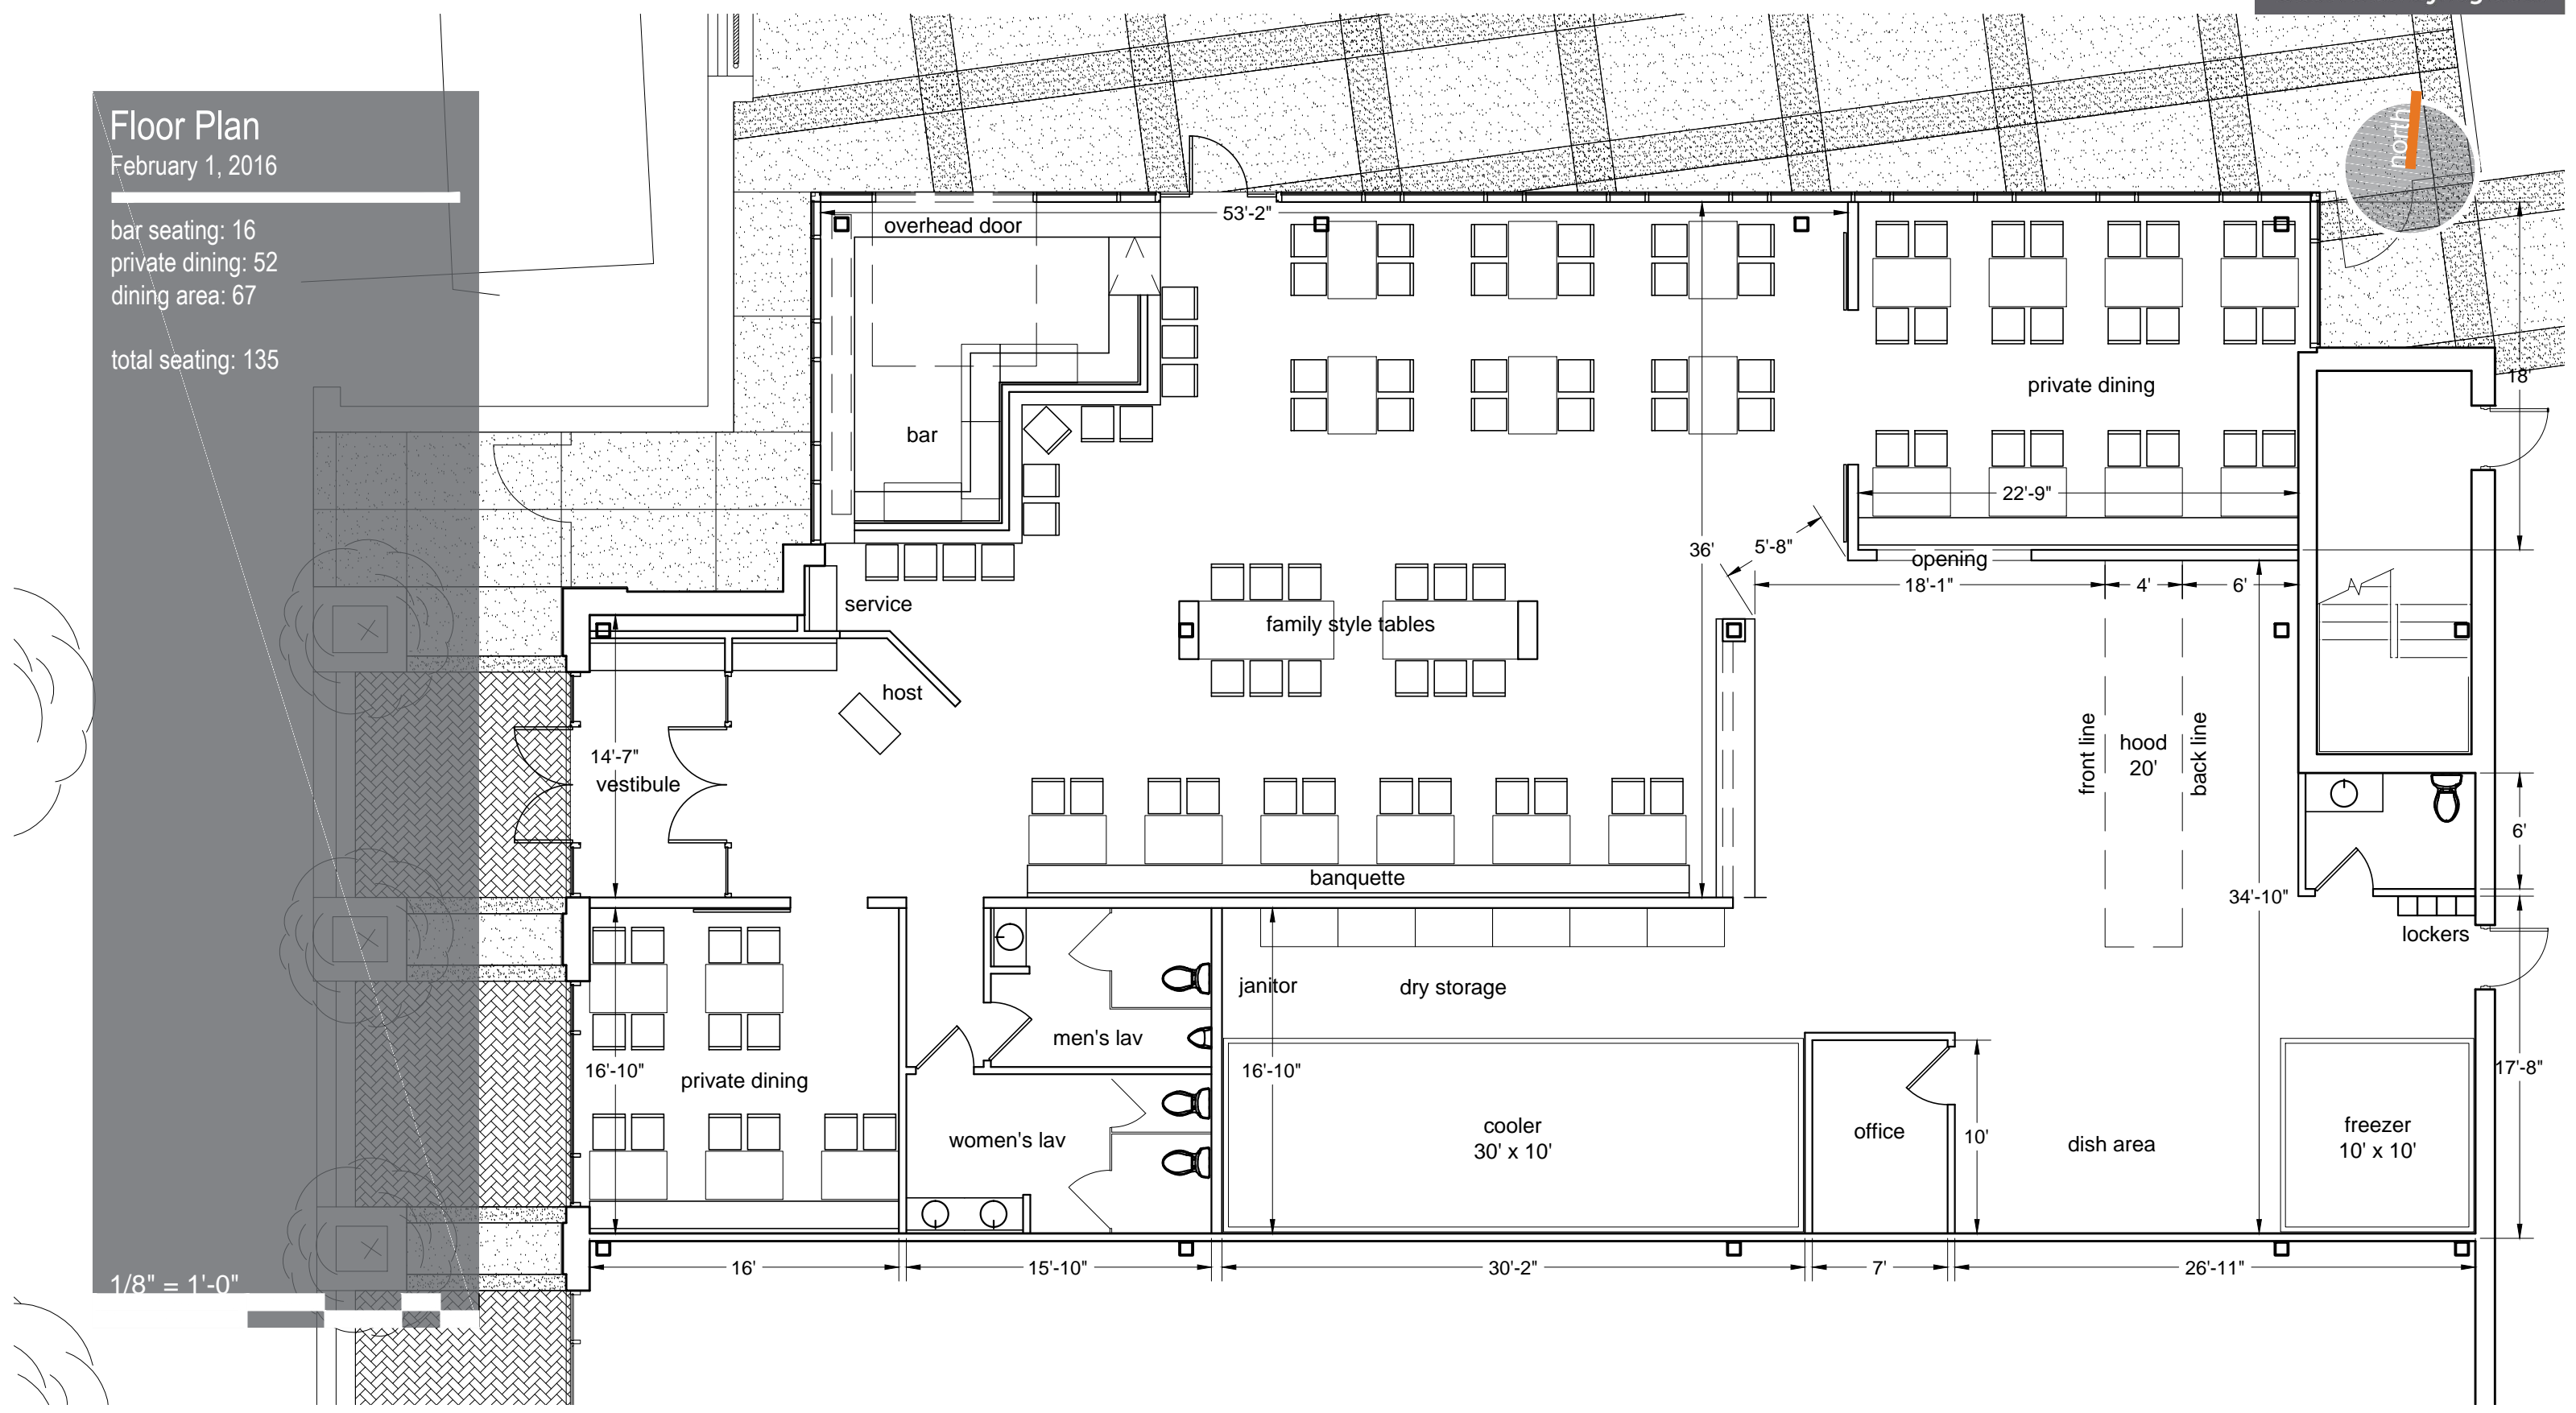

Floor Plan

February 1, 2016

bar seating: 16
private dining: 52
dining area: 67

total seating: 135

1/8" = 1'-0"