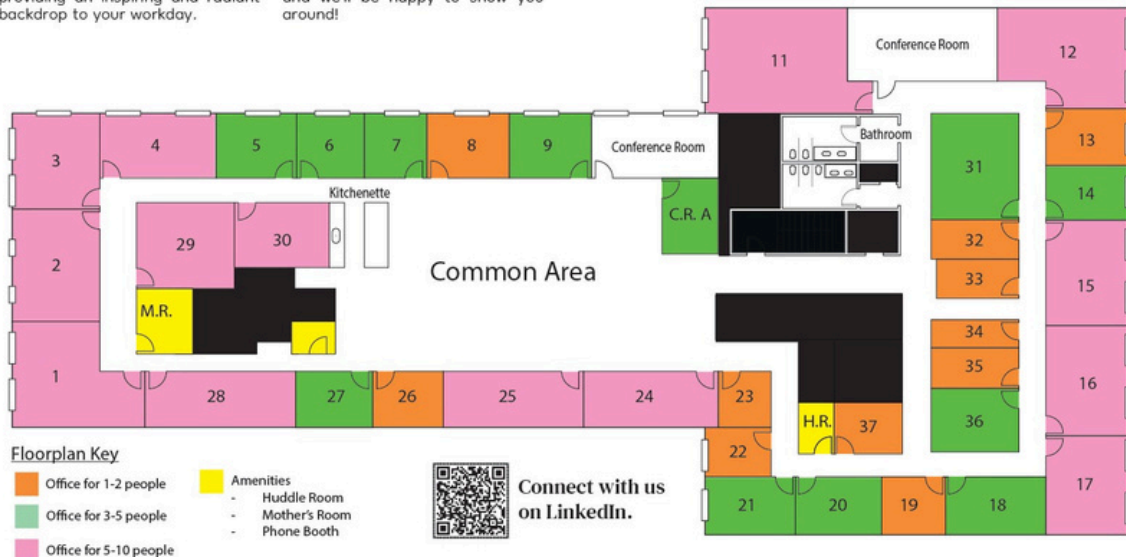

SAY HELLO TO MIDTOWN!

These are a few of the exciting restaurants and attractions near us.

- South City Kitchen Midtown
- Chatahoochee Food Works
- Atlantic Station
- Serena Pastificio
- Colony Square
- Boqueria
- MetroFresh
- MARTA Station (Arts Center)
- High Museum of Art
- Alliance Theatre
- Vibrant Public Spaces
- Events from Midtown Alliance
- Canopy by Hilton
- The Starling Atlanta Hotel
- Marriott Suites Midtown