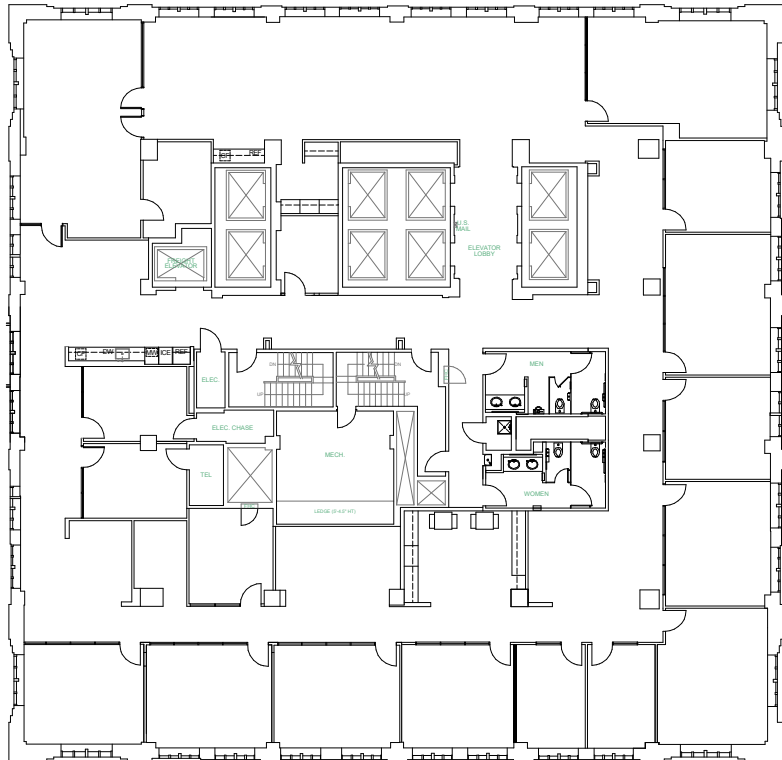

Level 14 Suite 1400

Full Floor
11,455 SF Office

jonesonmain.com

partners

VINCE STRAKE
713 405 7476
vince.strake@partnersrealestate.com

LESLEY RICE
713 275 9611
lesley.rice@partnersrealestate.com

All dimensions and conditions are approximate and for information only.