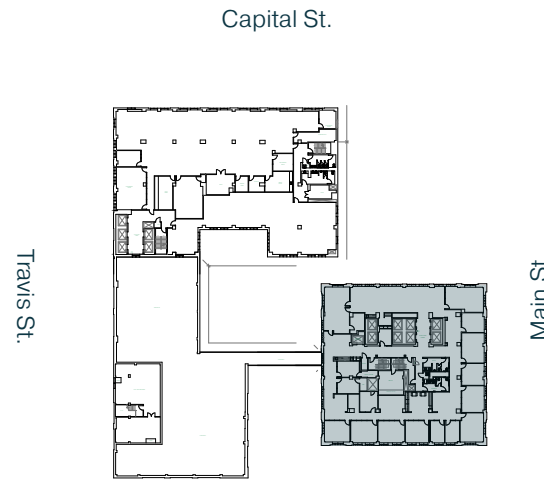

Level 14 Suite 1400

Full Floor
11,455 SF Office

jonesonmain.com

partners

VINCE STRAKE
713 405 7476
vince.strake@partnersrealestate.com

LESLEY RICE
713 275 9611
lesley.rice@partnersrealestate.com

All dimensions and conditions are approximate and for information only.