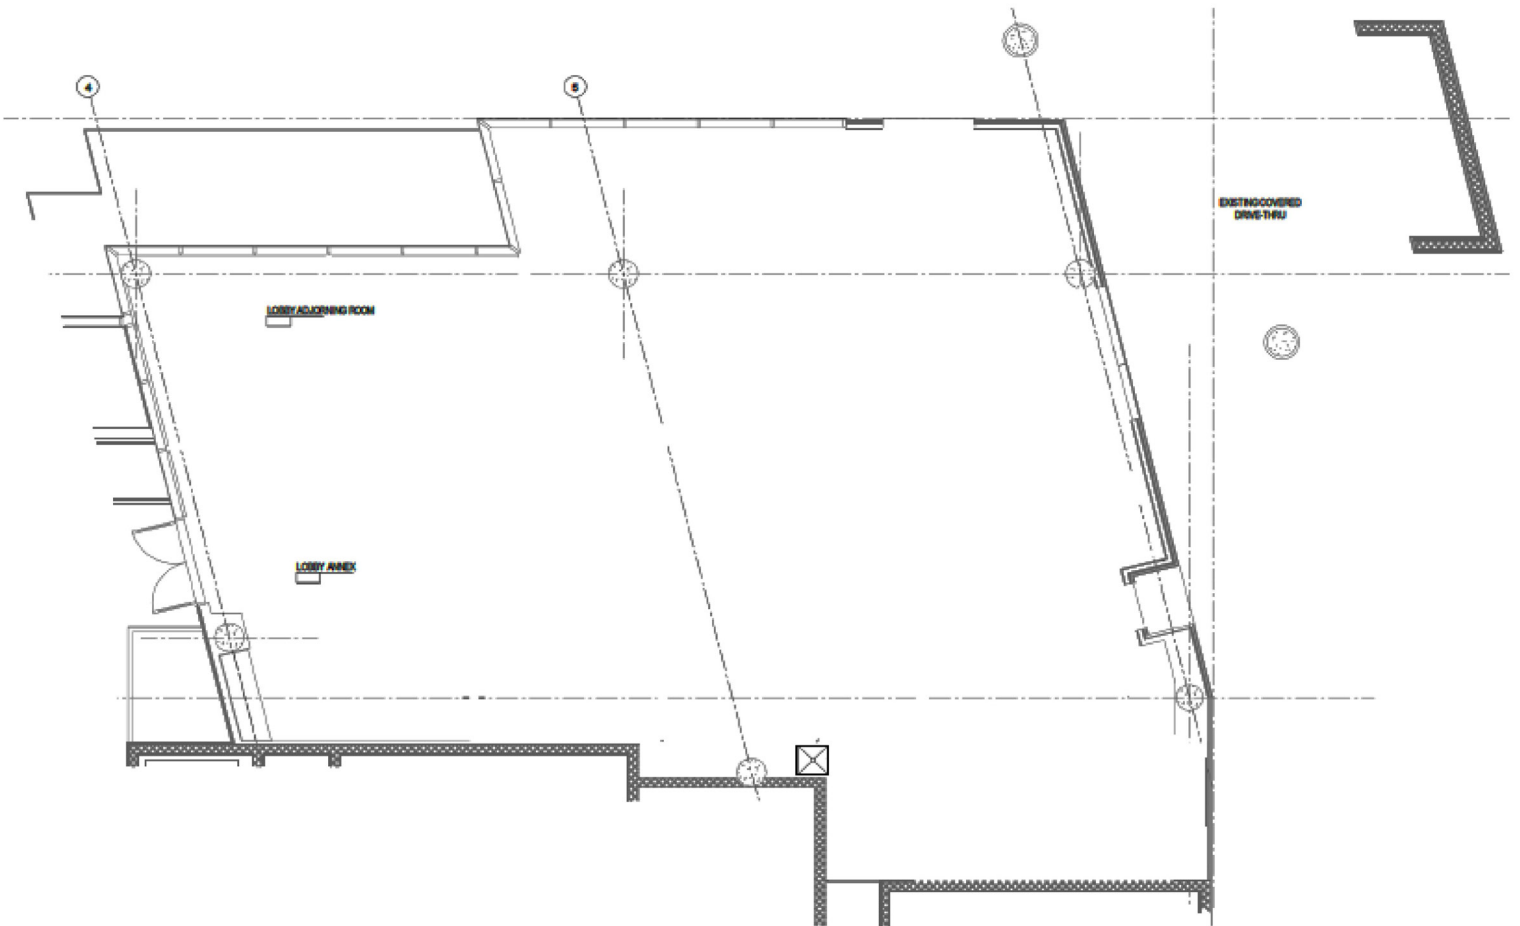

PORT ROYALE FINANCIAL CENTER

6550 NORTH FEDERAL HIGHWAY
FORT LAUDERDALE, FL 33308

As-Built - Suite 100: 3,684 SF

For more information, please contact:

Beau Ladwig
M +1 954 552 3883
beau.ladwig@cbre.com

Joe Freitas
M +1 561 512 8844
joe.frietas@cbre.com