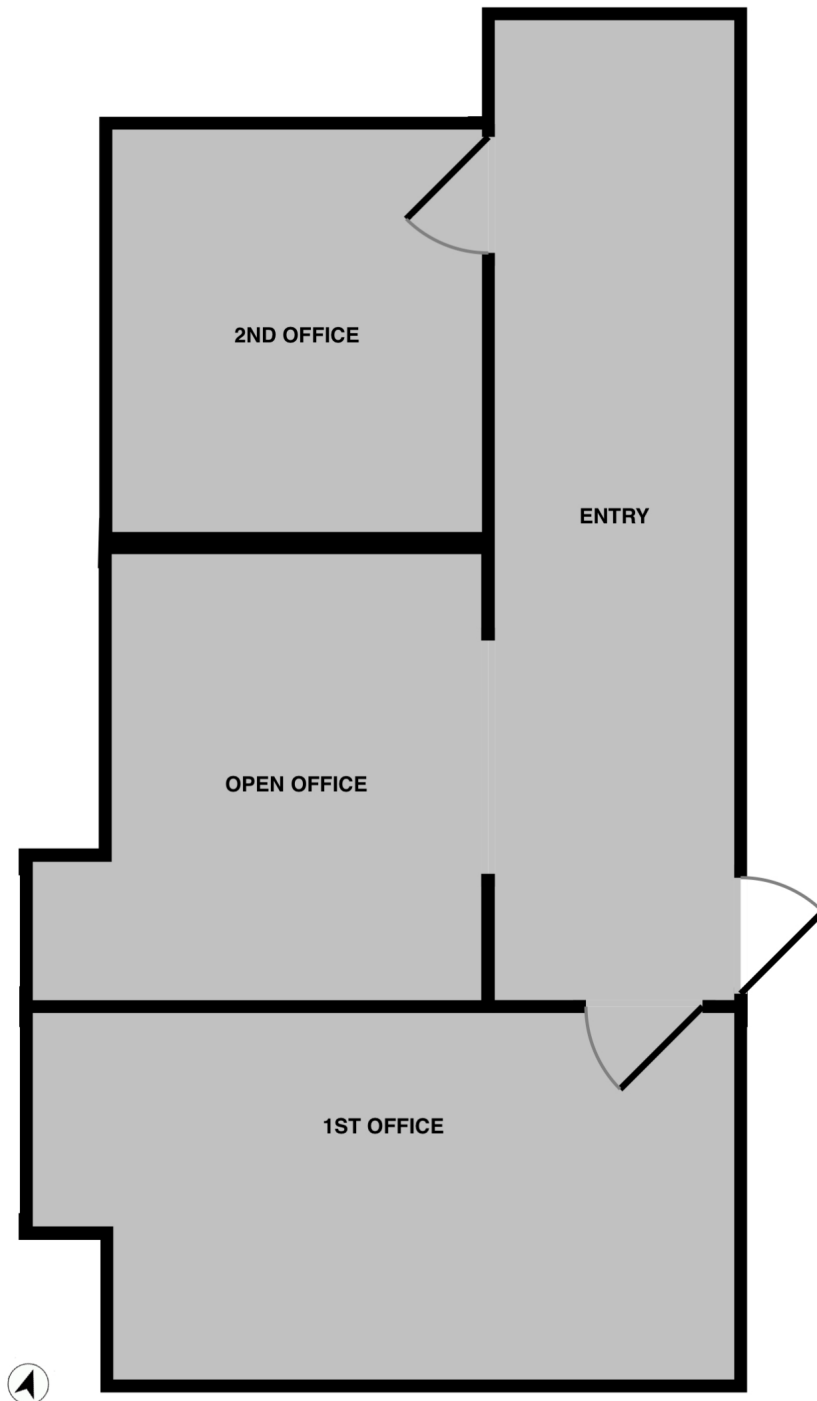

9057 SOQUEL DRIVE, SUITE A

Suite A
+/- 633 SF

While the information contained herein is deemed reliable, we cannot guarantee its accuracy. All information should be verified.

INTEGRITY ■ SERVICE ■ RESULTS